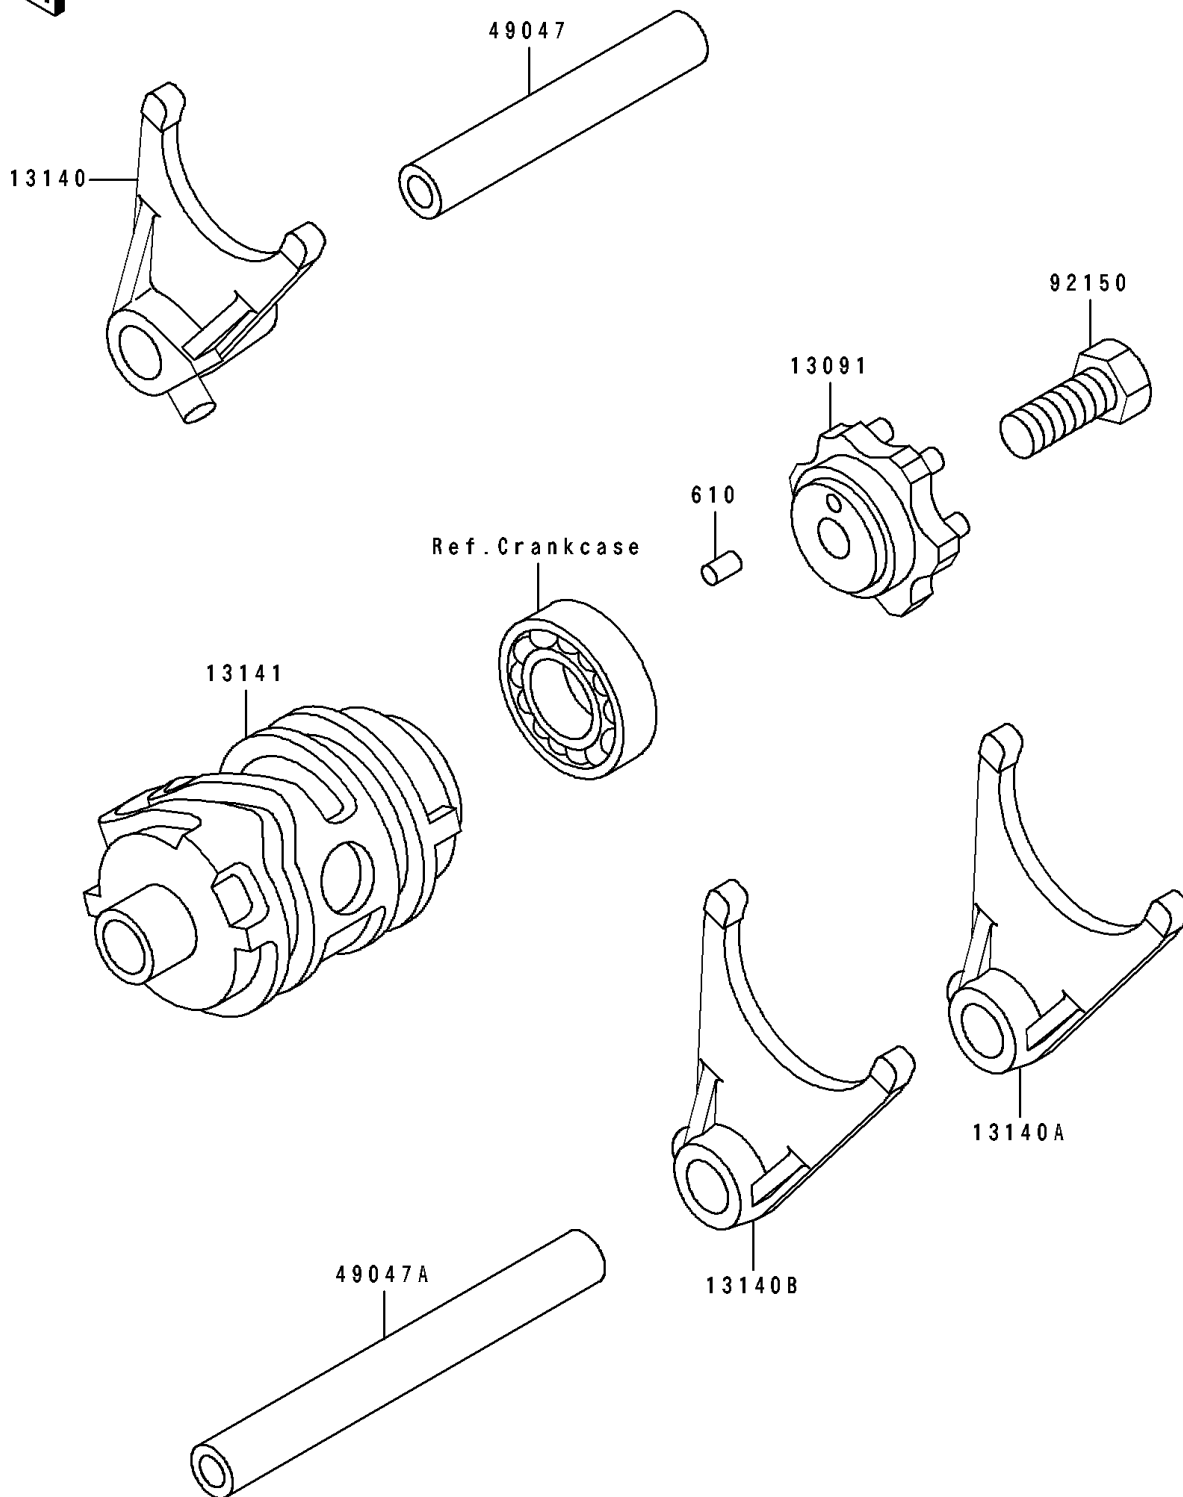

1992 KX250 PARTS DIAGRAM

Change Drum/Shift Fork

E1362

1992 KX250 PARTS LIST

Change Drum/Shift Fork

ITEM NAME	PART NUMBER	QUANTITY
HOLDER,CHANGE DRUM (Ref # 13091)	13091-1555	1
FORK-SHIFT,4TH&TOP (Ref # 13140)	13140-1203	1
FORK-SHIFT (Ref # 13140A)	13140-1204	1
FORK-SHIFT,2ND&3RD (Ref # 13140B)	13140-1205	1
DRUM-CHANGE (Ref # 13141)	13141-1174	1
ROD-SHIFT,5.9X10X64.5 (Ref # 49047)	49047-1063	1
ROD-SHIFT,5.9X10X90 (Ref # 49047A)	49047-1080	1
BOLT,8X18 (Ref # 92150)	92150-1490	1
ROLLER,4X8 (Ref # 610)	610A0408	1