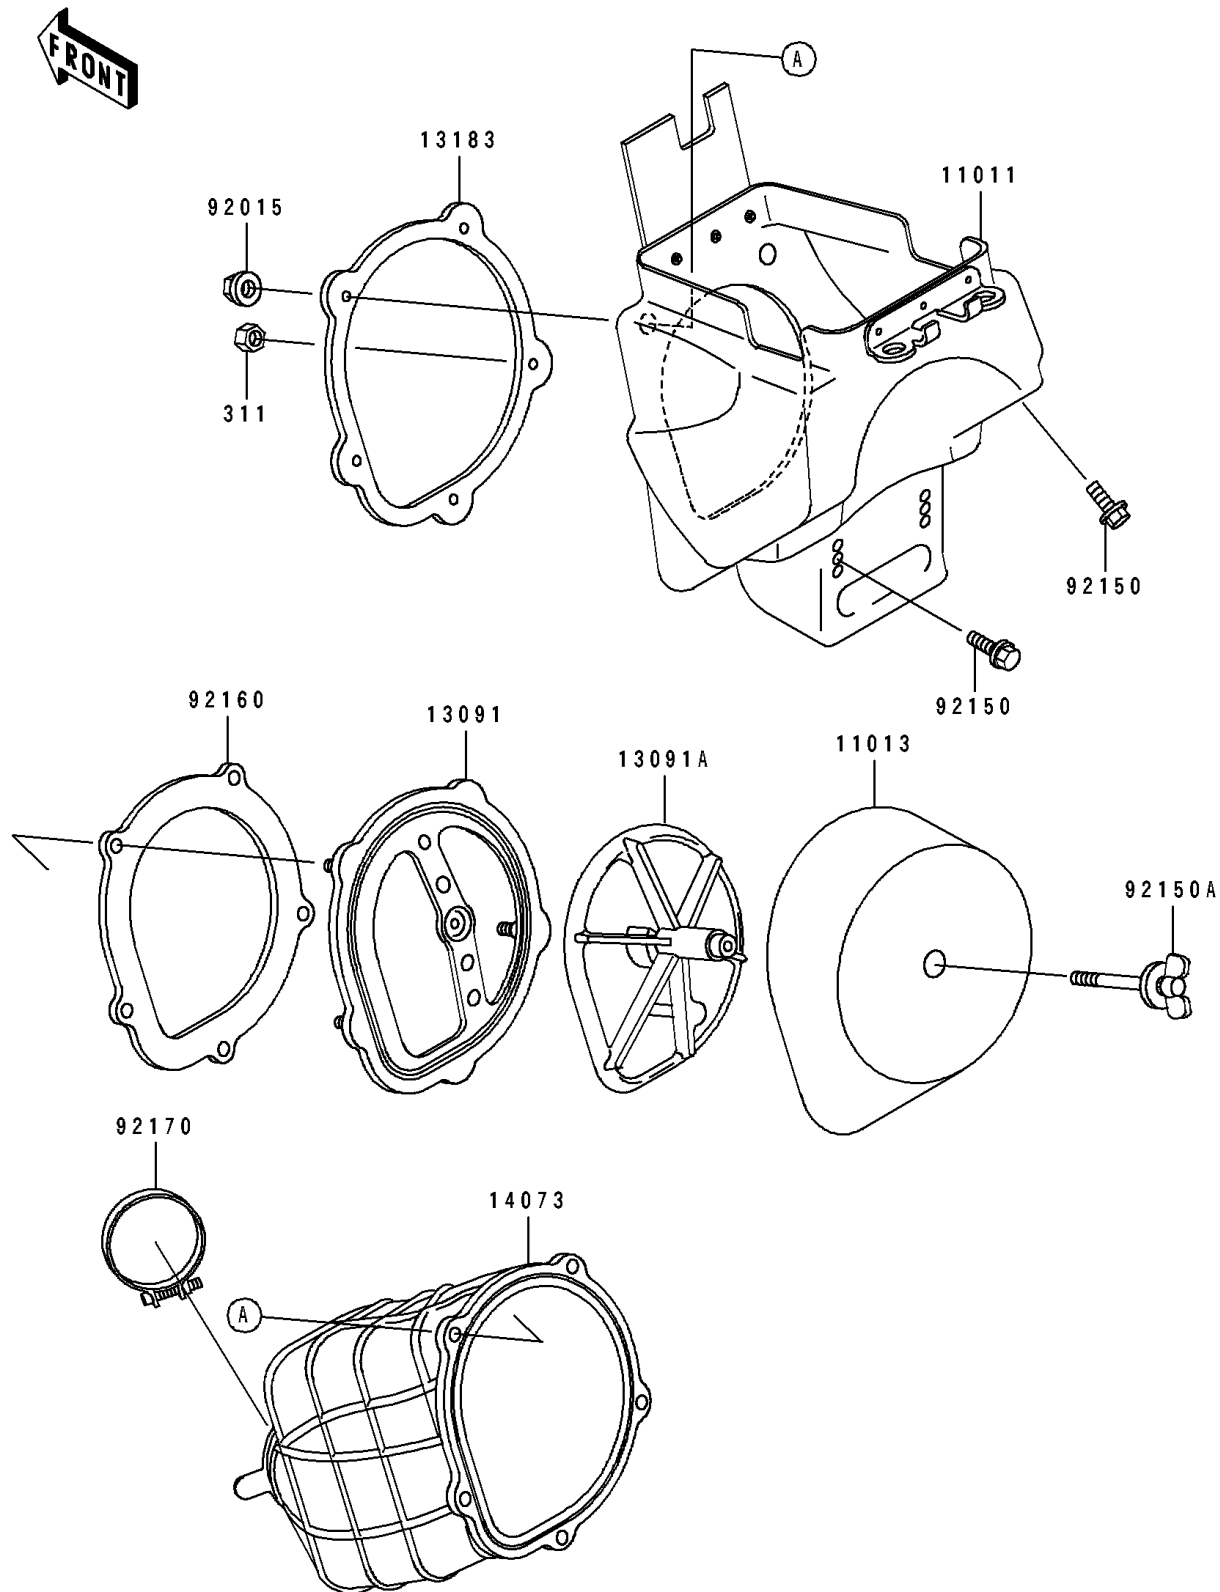

## 1992 KX250 PARTS DIAGRAM

Air Filter

E1130

## 1992 KX250 PARTS LIST

Air Filter

ITEM NAME	PART NUMBER	QUANTITY
CASE-AIR FILTER (Ref # 11011)	11011-1370	1
ELEMENT-AIR FILTER (Ref # 11013)	11013-1219	1
HOLDER,AIR FILTER (Ref # 13091)	13091-1784	1
HOLDER,ELEMENT (Ref # 13091A)	13091-1785	1
PLATE,DUCT FITTING (Ref # 13183)	13183-1788	1
DUCT,AIR FILTER (Ref # 14073)	14073-1508	1
NUT,FLANGED,5MM (Ref # 92015)	92015-1259	1
BOLT,FLANGED,6X16 (Ref # 92150)	92150-1506	1
BOLT,WING (Ref # 92150A)	92150-1565	1
DAMPER,DUCT SEAL (Ref # 92160)	92160-1331	1
CLAMP,AIR FILTER (Ref # 92170)	92170-1299	1
NUT-HEX (Ref # 311)	311H0500	1