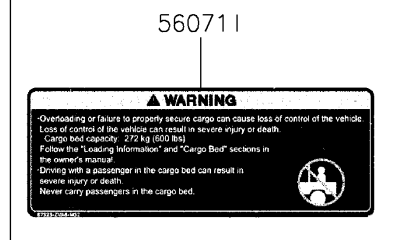

## 2020 MULE PRO-MX™ EPS CAMO PARTS DIAGRAM

Labels(DLF)

F2860A

## 2020 MULE PRO-MX™ EPS CAMO PARTS LIST

Labels(DLF)

ITEM NAME	PART NUMBER	QUANTITY
LABEL,TIRE (Ref # 56030)	56030-Y015	1
LABEL,OIL GAUGE (Ref # 56030A)	56030-Y018	1
LABEL-WARNING,INFO (Ref # 56071)	56071-Y057	1
LABEL-WARNING,SHIFTING NOTICE (Ref # 56071A)	56071-Y058	1
LABEL-WARNING,FUEL (Ref # 56071B)	56071-Y059	1
LABEL-WARNING,AIR CLEANER INFO (Ref # 56071C)	56071-Y060	1
LABEL-WARNING,ROPS (Ref # 56071D)	56071-Y061	1
LABEL-WARNING (Ref # 56071E)	56071-Y062	1
LABEL-WARNING,CARGO BED (Ref # 56071F)	56071-Y063	1
LABEL-WARNING,MAX. CAPACITY (Ref # 56071G)	56071-Y064	1
LABEL-WARNING,GENERAL (Ref # 56071H)	56071-Y065	1
LABEL-WARNING,CARGO BED (Ref # 56071I)	56071-Y066	1
LABEL-WARNING,TIRE (Ref # 56071J)	56071-Y067	1
PATTERN,KAWASAKI (Ref # 56075)	56075-Y001	1