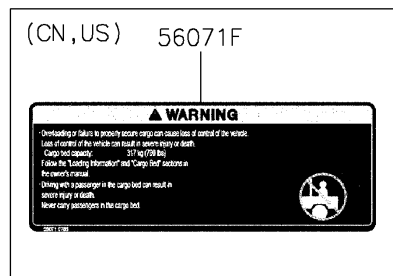

## 2020 MULE PRO-MX™ EPS CAMO PARTS DIAGRAM

Labels(DLF)

F2860A

## 2020 MULE PRO-MX™ EPS CAMO PARTS LIST

Labels(DLF)

ITEM NAME	PART NUMBER	QUANTITY
LABEL,TIRE (Ref # 56030)	56030-Y015	1
LABEL,OIL GAUGE (Ref # 56030A)	56030-Y018	1
LABEL-WARNING,INFO (Ref # 56071)	56071-Y057	1
LABEL-WARNING,SHIFTING NOTICE (Ref # 56071A)	56071-Y058	1
LABEL-WARNING,FUEL (Ref # 56071B)	56071-Y059	1
LABEL-WARNING,AIR CLEANER INFO (Ref # 56071C)	56071-Y060	1
LABEL-WARNING,ROPS (Ref # 56071D)	56071-Y061	1
LABEL-WARNING (Ref # 56071E)	56071-Y062	1
LABEL-WARNING,CARGO BED (Ref # 56071F)	56071-Y063	1
LABEL-WARNING,MAX. CAPACITY (Ref # 56071G)	56071-Y064	1
LABEL-WARNING,GENERAL (Ref # 56071H)	56071-Y065	1
LABEL-WARNING,CARGO BED (Ref # 56071I)	56071-Y066	1
LABEL-WARNING,TIRE (Ref # 56071J)	56071-Y067	1
PATTERN,KAWASAKI (Ref # 56075)	56075-Y001	1