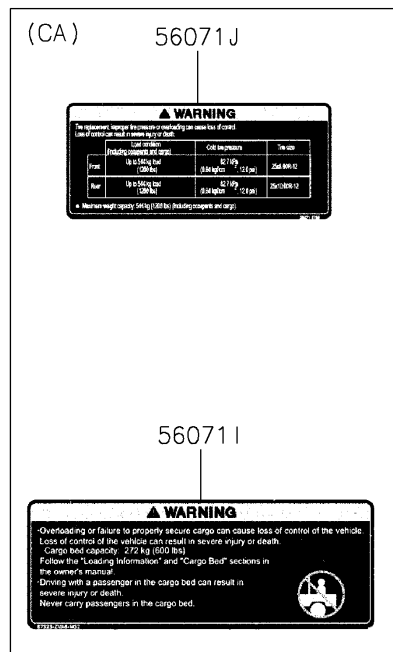

## 2020 MULE PRO-MX™ EPS CAMO PARTS DIAGRAM

Labels(DLF)

F2860A

## 2020 MULE PRO-MX™ EPS CAMO PARTS LIST

Labels(DLF)

ITEM NAME	PART NUMBER	QUANTITY
LABEL,TIRE (Ref # 56030)	56030-Y015	1
LABEL,OIL GAUGE (Ref # 56030A)	56030-Y018	1
LABEL-WARNING,INFO (Ref # 56071)	56071-Y057	1
LABEL-WARNING,SHIFTING NOTICE (Ref # 56071A)	56071-Y058	1
LABEL-WARNING,FUEL (Ref # 56071B)	56071-Y059	1
LABEL-WARNING,AIR CLEANER INFO (Ref # 56071C)	56071-Y060	1
LABEL-WARNING,ROPS (Ref # 56071D)	56071-Y061	1
LABEL-WARNING (Ref # 56071E)	56071-Y062	1
LABEL-WARNING,CARGO BED (Ref # 56071F)	56071-Y063	1
LABEL-WARNING,MAX. CAPACITY (Ref # 56071G)	56071-Y064	1
LABEL-WARNING,GENERAL (Ref # 56071H)	56071-Y065	1
LABEL-WARNING,CARGO BED (Ref # 56071I)	56071-Y066	1
LABEL-WARNING,TIRE (Ref # 56071J)	56071-Y067	1
PATTERN,KAWASAKI (Ref # 56075)	56075-Y001	1