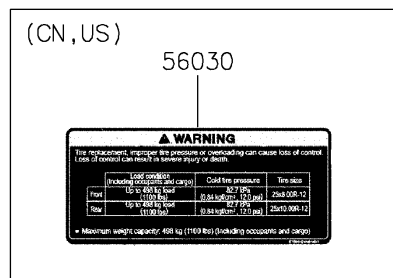

## 2020 MULE PRO-MX™ EPS CAMO PARTS DIAGRAM

Labels(DLF)

F2860A

## 2020 MULE PRO-MX™ EPS CAMO PARTS LIST

Labels(DLF)

ITEM NAME	PART NUMBER	QUANTITY
LABEL,TIRE (Ref # 56030)	56030-Y015	1
LABEL,OIL GAUGE (Ref # 56030A)	56030-Y018	1
LABEL-WARNING,INFO (Ref # 56071)	56071-Y057	1
LABEL-WARNING,SHIFTING NOTICE (Ref # 56071A)	56071-Y058	1
LABEL-WARNING,FUEL (Ref # 56071B)	56071-Y059	1
LABEL-WARNING,AIR CLEANER INFO (Ref # 56071C)	56071-Y060	1
LABEL-WARNING,ROPS (Ref # 56071D)	56071-Y061	1
LABEL-WARNING (Ref # 56071E)	56071-Y062	1
LABEL-WARNING,CARGO BED (Ref # 56071F)	56071-Y063	1
LABEL-WARNING,MAX. CAPACITY (Ref # 56071G)	56071-Y064	1
LABEL-WARNING,GENERAL (Ref # 56071H)	56071-Y065	1
LABEL-WARNING,CARGO BED (Ref # 56071I)	56071-Y066	1
LABEL-WARNING,TIRE (Ref # 56071J)	56071-Y067	1
PATTERN,KAWASAKI (Ref # 56075)	56075-Y001	1