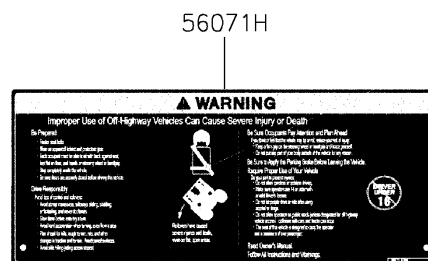

## 2020 MULE PRO-MX™ EPS CAMO PARTS DIAGRAM

Labels(DLF)

F2860A

## 2020 MULE PRO-MX™ EPS CAMO PARTS LIST

Labels(DLF)

ITEM NAME	PART NUMBER	QUANTITY
LABEL,TIRE (Ref # 56030)	56030-Y015	1
LABEL,OIL GAUGE (Ref # 56030A)	56030-Y018	1
LABEL-WARNING,INFO (Ref # 56071)	56071-Y057	1
LABEL-WARNING,SHIFTING NOTICE (Ref # 56071A)	56071-Y058	1
LABEL-WARNING,FUEL (Ref # 56071B)	56071-Y059	1
LABEL-WARNING,AIR CLEANER INFO (Ref # 56071C)	56071-Y060	1
LABEL-WARNING,ROPS (Ref # 56071D)	56071-Y061	1
LABEL-WARNING (Ref # 56071E)	56071-Y062	1
LABEL-WARNING,CARGO BED (Ref # 56071F)	56071-Y063	1
LABEL-WARNING,MAX. CAPACITY (Ref # 56071G)	56071-Y064	1
LABEL-WARNING,GENERAL (Ref # 56071H)	56071-Y065	1
LABEL-WARNING,CARGO BED (Ref # 56071I)	56071-Y066	1
LABEL-WARNING,TIRE (Ref # 56071J)	56071-Y067	1
PATTERN,KAWASAKI (Ref # 56075)	56075-Y001	1