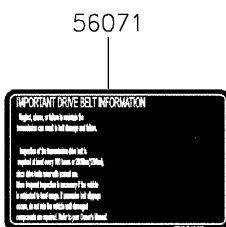

## 2020 MULE PRO-MX™ EPS CAMO PARTS DIAGRAM

Labels(DLF)

F2860A

## 2020 MULE PRO-MX™ EPS CAMO PARTS LIST

Labels(DLF)

ITEM NAME	PART NUMBER	QUANTITY
LABEL,TIRE (Ref # 56030)	56030-Y015	1
LABEL,OIL GAUGE (Ref # 56030A)	56030-Y018	1
LABEL-WARNING,INFO (Ref # 56071)	56071-Y057	1
LABEL-WARNING,SHIFTING NOTICE (Ref # 56071A)	56071-Y058	1
LABEL-WARNING,FUEL (Ref # 56071B)	56071-Y059	1
LABEL-WARNING,AIR CLEANER INFO (Ref # 56071C)	56071-Y060	1
LABEL-WARNING,ROPS (Ref # 56071D)	56071-Y061	1
LABEL-WARNING (Ref # 56071E)	56071-Y062	1
LABEL-WARNING,CARGO BED (Ref # 56071F)	56071-Y063	1
LABEL-WARNING,MAX. CAPACITY (Ref # 56071G)	56071-Y064	1
LABEL-WARNING,GENERAL (Ref # 56071H)	56071-Y065	1
LABEL-WARNING,CARGO BED (Ref # 56071I)	56071-Y066	1
LABEL-WARNING,TIRE (Ref # 56071J)	56071-Y067	1
PATTERN,KAWASAKI (Ref # 56075)	56075-Y001	1