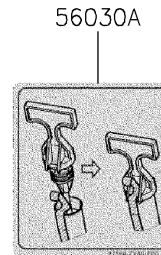

## 2020 MULE PRO-MX™ EPS CAMO PARTS DIAGRAM

Labels(DLF)

F2860A

## 2020 MULE PRO-MX™ EPS CAMO PARTS LIST

Labels(DLF)

ITEM NAME	PART NUMBER	QUANTITY
LABEL,TIRE (Ref # 56030)	56030-Y015	1
LABEL,OIL GAUGE (Ref # 56030A)	56030-Y018	1
LABEL-WARNING,INFO (Ref # 56071)	56071-Y057	1
LABEL-WARNING,SHIFTING NOTICE (Ref # 56071A)	56071-Y058	1
LABEL-WARNING,FUEL (Ref # 56071B)	56071-Y059	1
LABEL-WARNING,AIR CLEANER INFO (Ref # 56071C)	56071-Y060	1
LABEL-WARNING,ROPS (Ref # 56071D)	56071-Y061	1
LABEL-WARNING (Ref # 56071E)	56071-Y062	1
LABEL-WARNING,CARGO BED (Ref # 56071F)	56071-Y063	1
LABEL-WARNING,MAX. CAPACITY (Ref # 56071G)	56071-Y064	1
LABEL-WARNING,GENERAL (Ref # 56071H)	56071-Y065	1
LABEL-WARNING,CARGO BED (Ref # 56071I)	56071-Y066	1
LABEL-WARNING,TIRE (Ref # 56071J)	56071-Y067	1
PATTERN,KAWASAKI (Ref # 56075)	56075-Y001	1