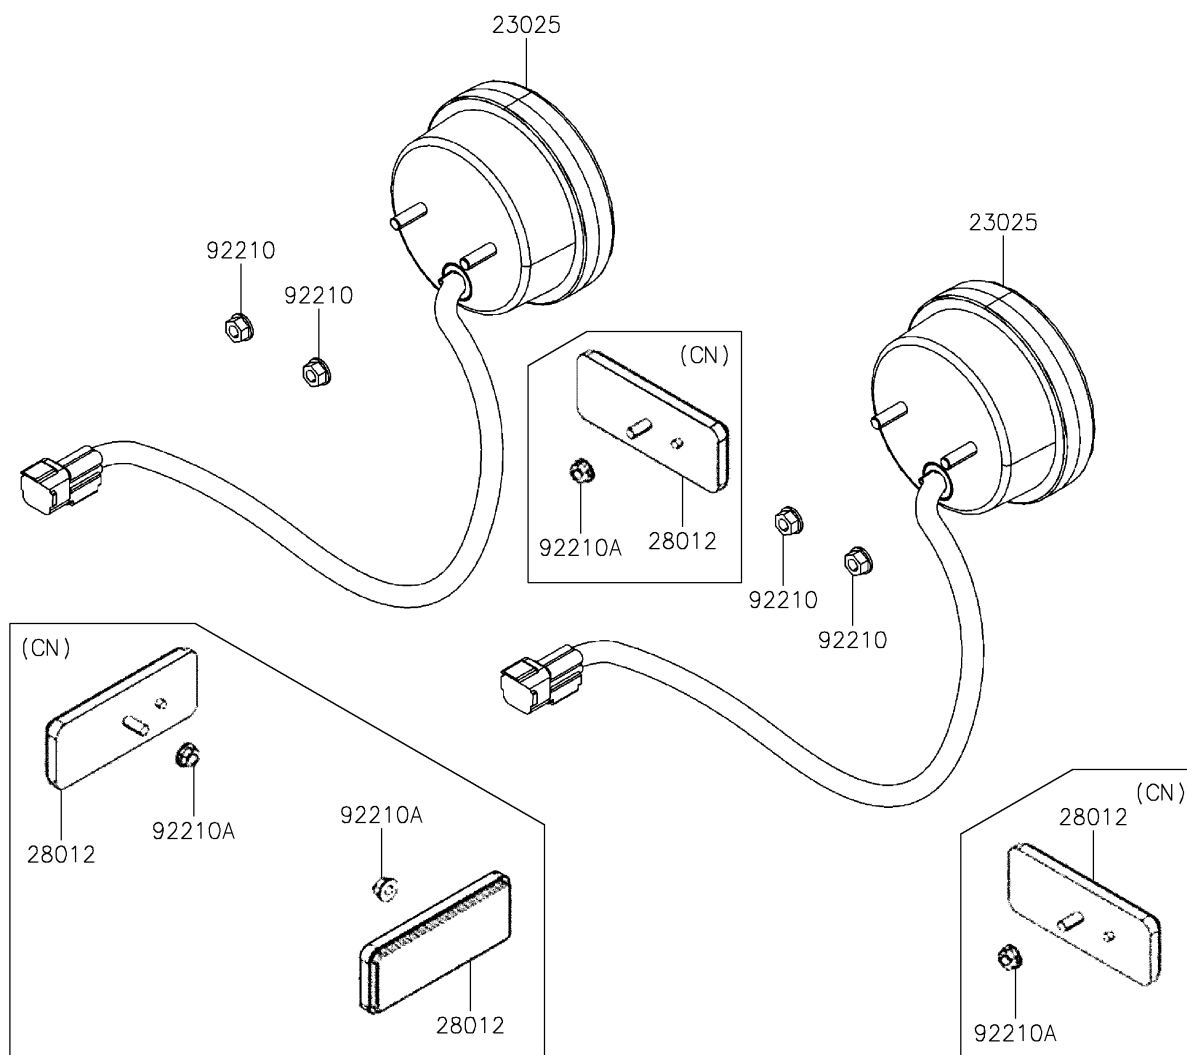

2020 MULE PRO-MX™ EPS CAMO PARTS DIAGRAM

Taillight(s)

F2720

2020 MULE PRO-MX™ EPS CAMO PARTS LIST

Taillight(s)

ITEM NAME	PART NUMBER	QUANTITY
LAMP-TAIL (Ref # 23025)	23025-Y009	1
REFLECTOR-REFLEX (Ref # 28012)	28012-Y010	1
NUT,6MM (Ref # 92210)	92210-Y026	1
NUT,FLANGE,5MM (Ref # 92210A)	92210-Y053	1