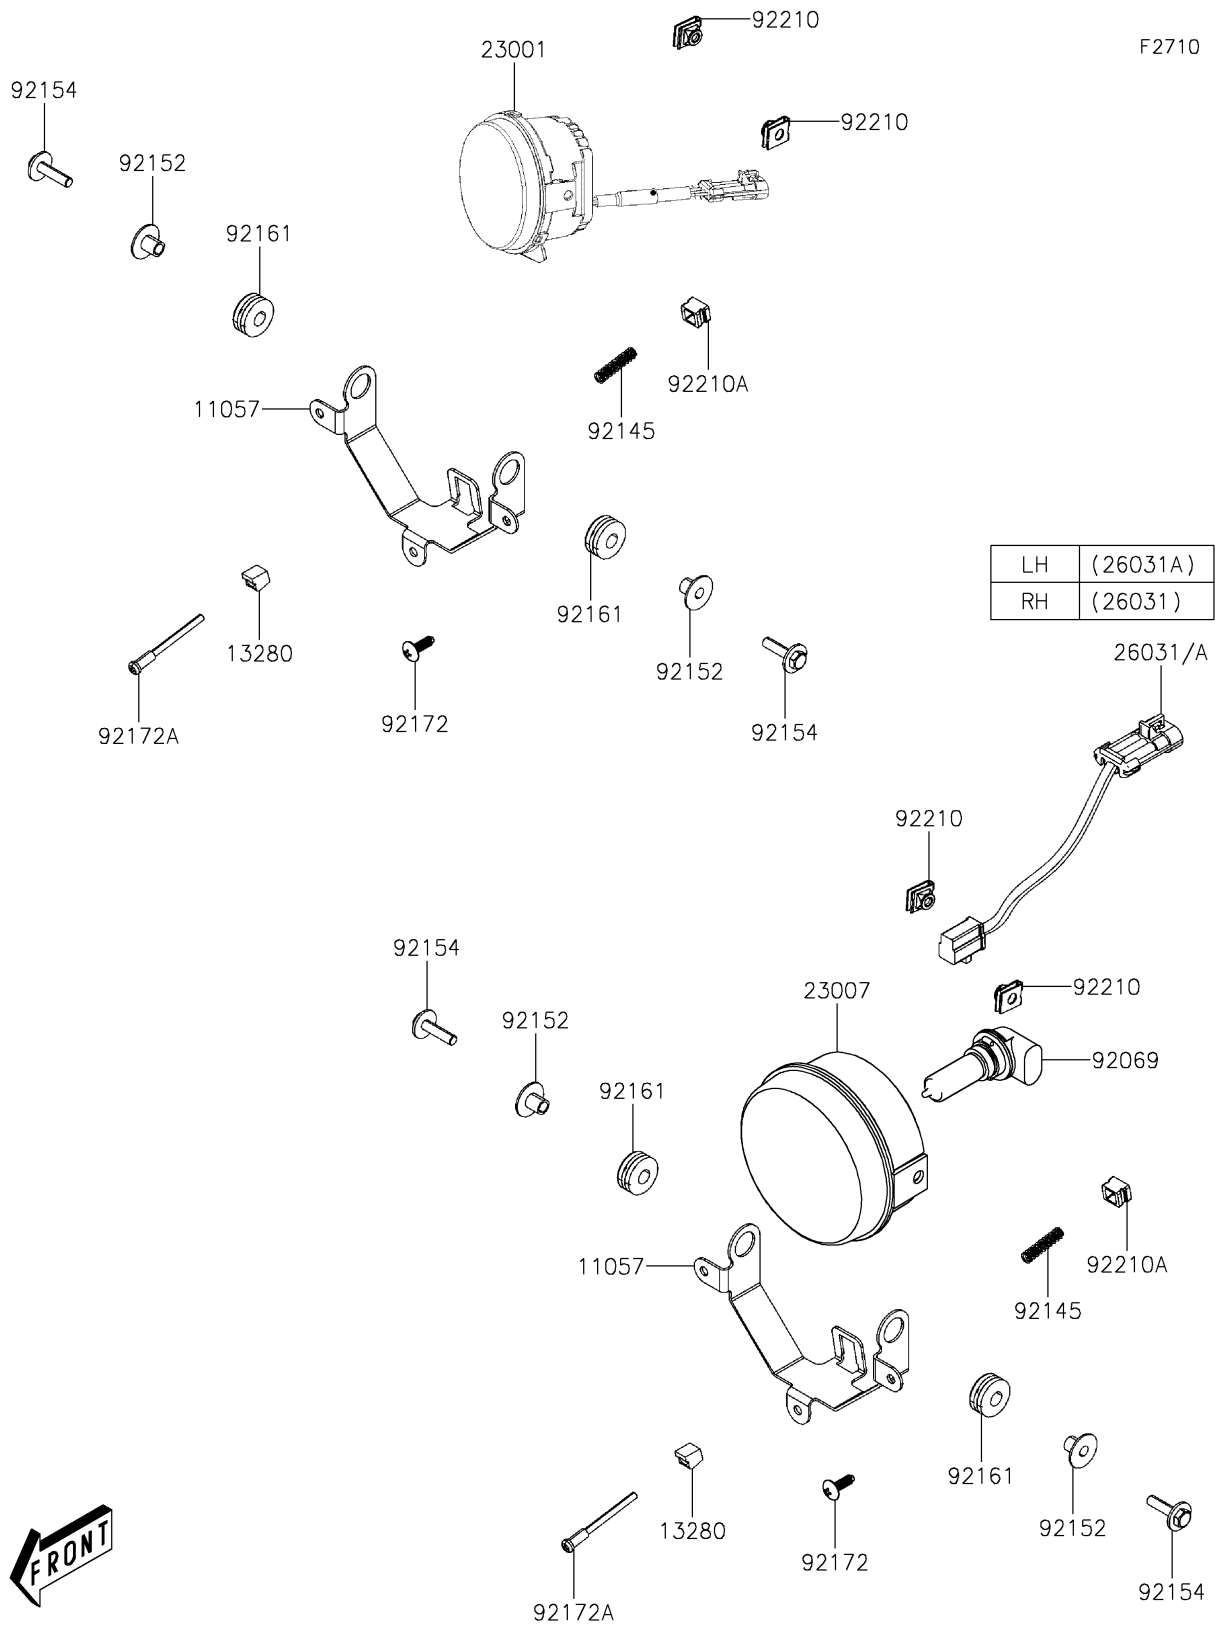

2020 MULE PRO-MX™ EPS CAMO PARTS DIAGRAM

Headlight(s)

2020 MULE PRO-MX™ EPS CAMO PARTS LIST

Headlight(s)

ITEM NAME	PART NUMBER	QUANTITY
BRACKET,HEAD LIGHT (Ref # 11057)	11057-Y004	1
HOLDER,ADJUSTER LIGHT (Ref # 13280)	13280-Y019	1
LAMP-ASSY-HEAD,LED (Ref # 23001)	23001-Y001	1
LENS-COMP,HEAD LAMP (Ref # 23007)	23007-0096	1
HARNESS,SUB,HEAD LIGHT,RH (Ref # 26031)	26031-Y018	1
HARNESS,SUB,HEAD LIGHT,LH (Ref # 26031A)	26031-Y019	1
BULB,12V 35/35W (Ref # 92069)	92069-0019	1
SPRING,ADJUSTER LIGHT (Ref # 92145)	92145-Y062	1
COLLAR,HEAD LIGHT (Ref # 92152)	92152-Y064	1
BOLT,6X25 (Ref # 92154)	92154-Y099	1
DAMPER (Ref # 92161)	92161-Y043	1
SCREW,TAPPING,5X16 (Ref # 92172)	92172-Y020	1
SCREW,PAN,4X58 (Ref # 92172A)	92172-Y080	1
NUT,6MM (Ref # 92210)	92210-Y089	1
NUT,4MM (Ref # 92210A)	92210-Y095	1