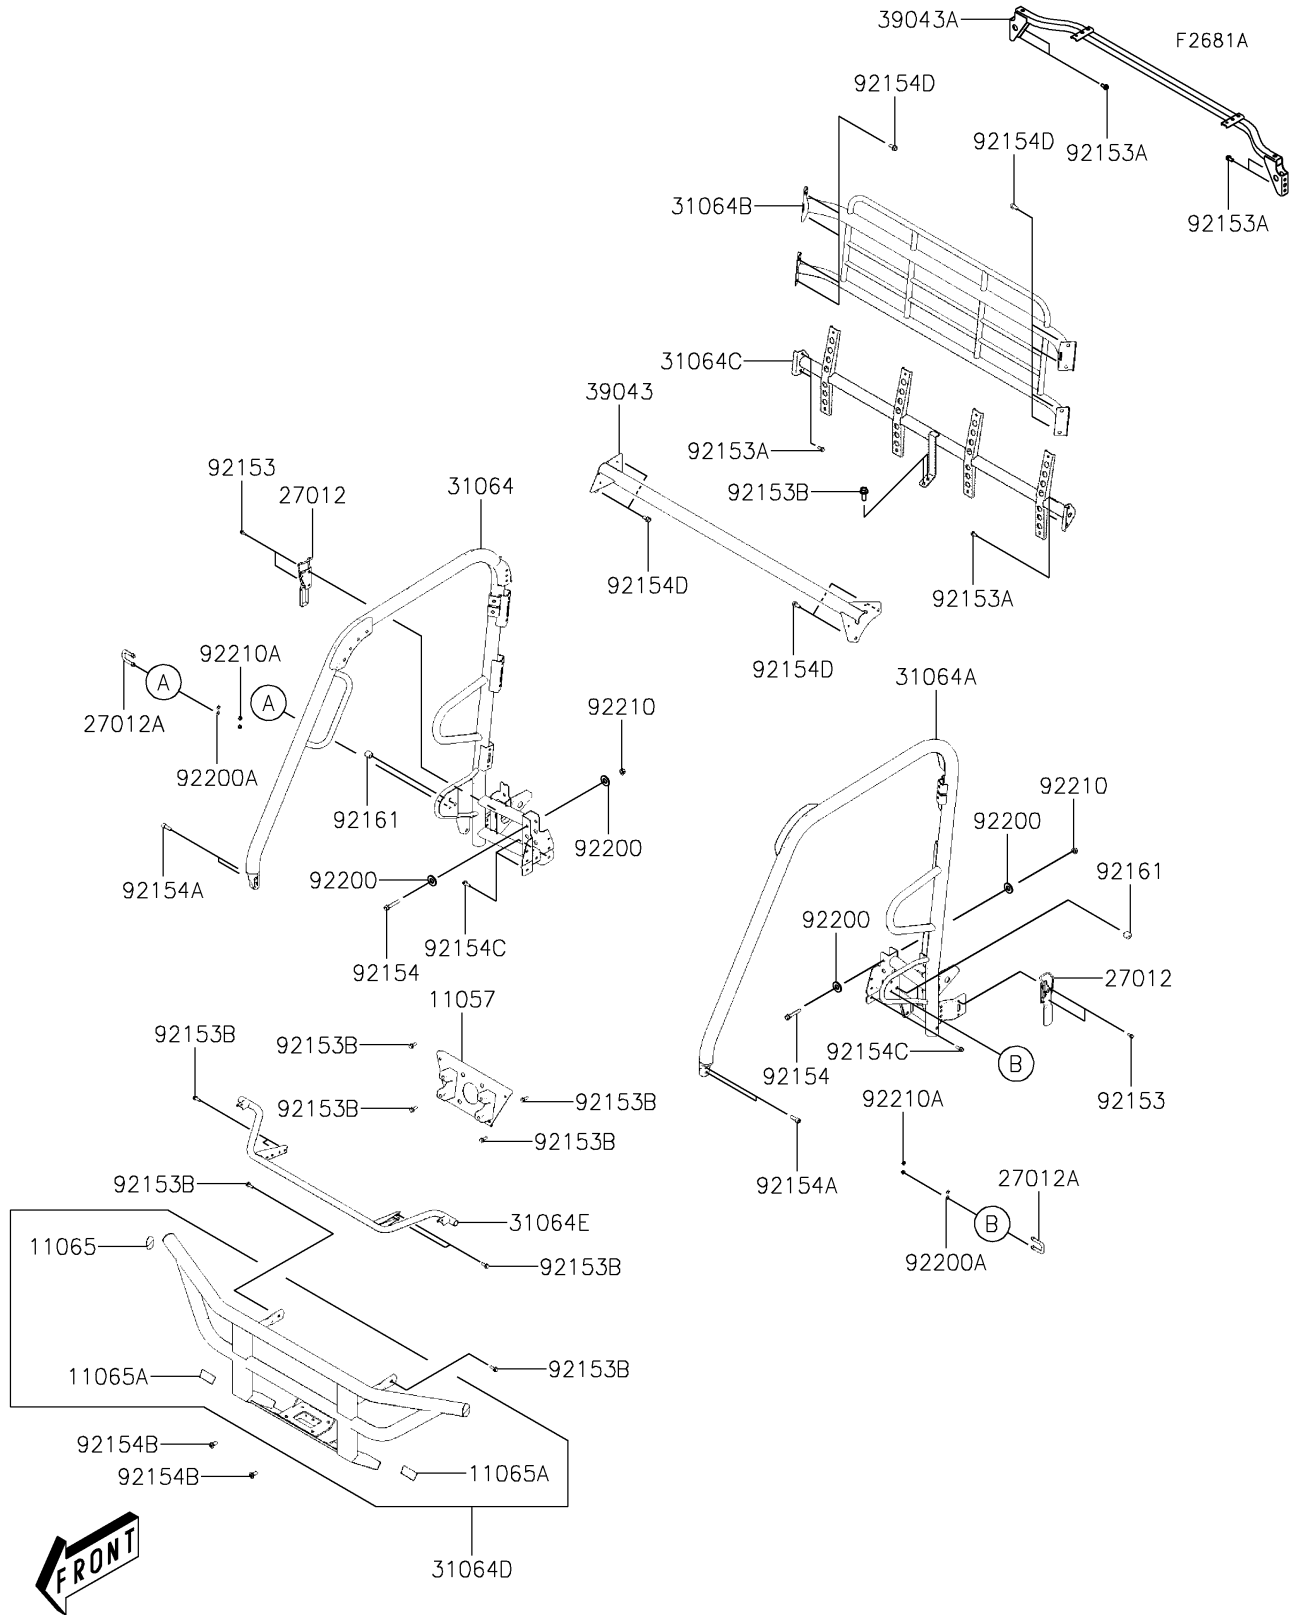

## 2020 MULE PRO-MX™ EPS CAMO PARTS DIAGRAM

Guards/Cab Frame(DLF)

## 2020 MULE PRO-MX™ EPS CAMO PARTS LIST

Guards/Cab Frame(DLF)

ITEM NAME	PART NUMBER	QUANTITY
BRACKET,STABILIZER (Ref # 11057)	11057-Y015	1
CAP,FR BUMPER,END (Ref # 11065)	11065-Y043	1
CAP,FR BUMPER (Ref # 11065A)	11065-Y044	1
HOOK,SIDE (Ref # 27012)	27012-Y005	1
HOOK,DOOR (Ref # 27012A)	27012-Y007	1
PIPE-COMP,ROOF,RH (Ref # 31064)	31064-Y013	1
PIPE-COMP,ROOF,LH (Ref # 31064A)	31064-Y014	1
PIPE-COMP,REAR,UPP (Ref # 31064B)	31064-Y015	1
PIPE-COMP,REAR,LWR (Ref # 31064C)	31064-Y016	1
PIPE-COMP,FR BUMPER (Ref # 31064D)	31064-Y017	1
PIPE-COMP,FR COVER (Ref # 31064E)	31064-Y018	1
CROSSMEMBER-COMP,ROOF (Ref # 39043)	39043-Y002	1
CROSSMEMBER-COMP,ROOF,RR (Ref # 39043A)	39043-Y003	1
BOLT,FLANGE,6X16 (Ref # 92153)	92153-Y025	1
BOLT,FLANGE,8X16 (Ref # 92153A)	92153-Y032	1
BOLT,FLANGE,8X20 (Ref # 92153B)	92153-Y033	1
BOLT,FLANGE,10X60 (Ref # 92154)	92154-Y091	1
BOLT,SOCKET,10X28 (Ref # 92154A)	92154-Y098	1
BOLT,10X23 (Ref # 92154B)	92154-Y178	1
BOLT,FLANGE,8X25 (Ref # 92154C)	92154-Y195	1
BOLT,FLANGE,10X200 (Ref # 92154D)	92154-Y197	1
DAMPER,ROPS (Ref # 92161)	92161-Y050	1
WASHER,10MM (Ref # 92200)	92200-Y020	1
WASHER,6MM (Ref # 92200A)	92200-Y106	1
NUT,10MM (Ref # 92210)	92210-Y009	1
NUT,6MM (Ref # 92210A)	92210-Y087	1