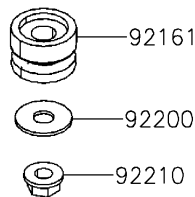

2020 MULE PRO-MX™ EPS CAMO PARTS DIAGRAM

Meter(s)

F2530

2020 MULE PRO-MX™ EPS CAMO PARTS LIST

Meter(s)

ITEM NAME	PART NUMBER	QUANTITY
BRACKET,METER (Ref # 11057)	11057-Y005	1
METER-ASSY (Ref # 25031)	25031-Y010	1
DAMPER (Ref # 92161)	92161-Y044	1
SCREW,TAPPING,5X16 (Ref # 92172)	92172-Y020	1
WASHER,6X16X1 (Ref # 92200)	92200-Y094	1
NUT,FLANGE,5MM (Ref # 92210)	92210-Y033	1