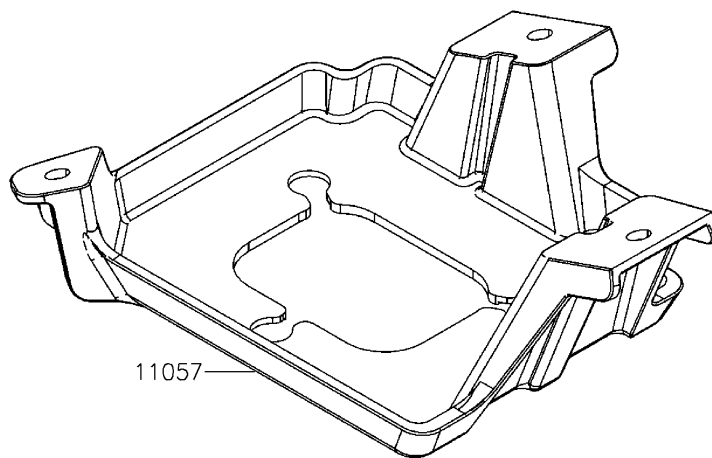

2020 MULE PRO-MX™ EPS CAMO PARTS DIAGRAM

Meter(s)

F2530

2020 MULE PRO-MX™ EPS CAMO PARTS LIST

Meter(s)

ITEM NAME	PART NUMBER	QUANTITY
BRACKET,METER (Ref # 11057)	11057-Y005	1
METER-ASSY (Ref # 25031)	25031-Y010	1
DAMPER (Ref # 92161)	92161-Y044	1
SCREW,TAPPING,5X16 (Ref # 92172)	92172-Y020	1
WASHER,6X16X1 (Ref # 92200)	92200-Y094	1
NUT,FLANGE,5MM (Ref # 92210)	92210-Y033	1