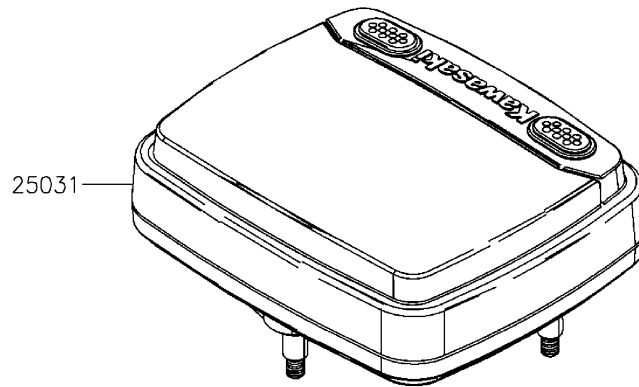

2020 MULE PRO-MX™ EPS CAMO PARTS DIAGRAM

Meter(s)

F2530

2020 MULE PRO-MX™ EPS CAMO PARTS LIST

Meter(s)

ITEM NAME	PART NUMBER	QUANTITY
BRACKET,METER (Ref # 11057)	11057-Y005	1
METER-ASSY (Ref # 25031)	25031-Y010	1
DAMPER (Ref # 92161)	92161-Y044	1
SCREW,TAPPING,5X16 (Ref # 92172)	92172-Y020	1
WASHER,6X16X1 (Ref # 92200)	92200-Y094	1
NUT,FLANGE,5MM (Ref # 92210)	92210-Y033	1