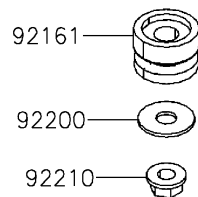

2020 MULE PRO-MX™ EPS CAMO PARTS DIAGRAM

Meter(s)

F2530

2020 MULE PRO-MX™ EPS CAMO PARTS LIST

Meter(s)

ITEM NAME	PART NUMBER	QUANTITY
BRACKET,METER (Ref # 11057)	11057-Y005	1
METER-ASSY (Ref # 25031)	25031-Y010	1
DAMPER (Ref # 92161)	92161-Y044	1
SCREW,TAPPING,5X16 (Ref # 92172)	92172-Y020	1
WASHER,6X16X1 (Ref # 92200)	92200-Y094	1
NUT,FLANGE,5MM (Ref # 92210)	92210-Y033	1