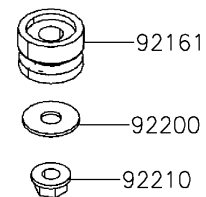

2020 MULE PRO-MX™ EPS CAMO PARTS DIAGRAM

Meter(s)

F2530

2020 MULE PRO-MX™ EPS CAMO PARTS LIST

Meter(s)

ITEM NAME	PART NUMBER	QUANTITY
BRACKET,METER (Ref # 11057)	11057-Y005	1
METER-ASSY (Ref # 25031)	25031-Y010	1
DAMPER (Ref # 92161)	92161-Y044	1
SCREW,TAPPING,5X16 (Ref # 92172)	92172-Y020	1
WASHER,6X16X1 (Ref # 92200)	92200-Y094	1
NUT,FLANGE,5MM (Ref # 92210)	92210-Y033	1