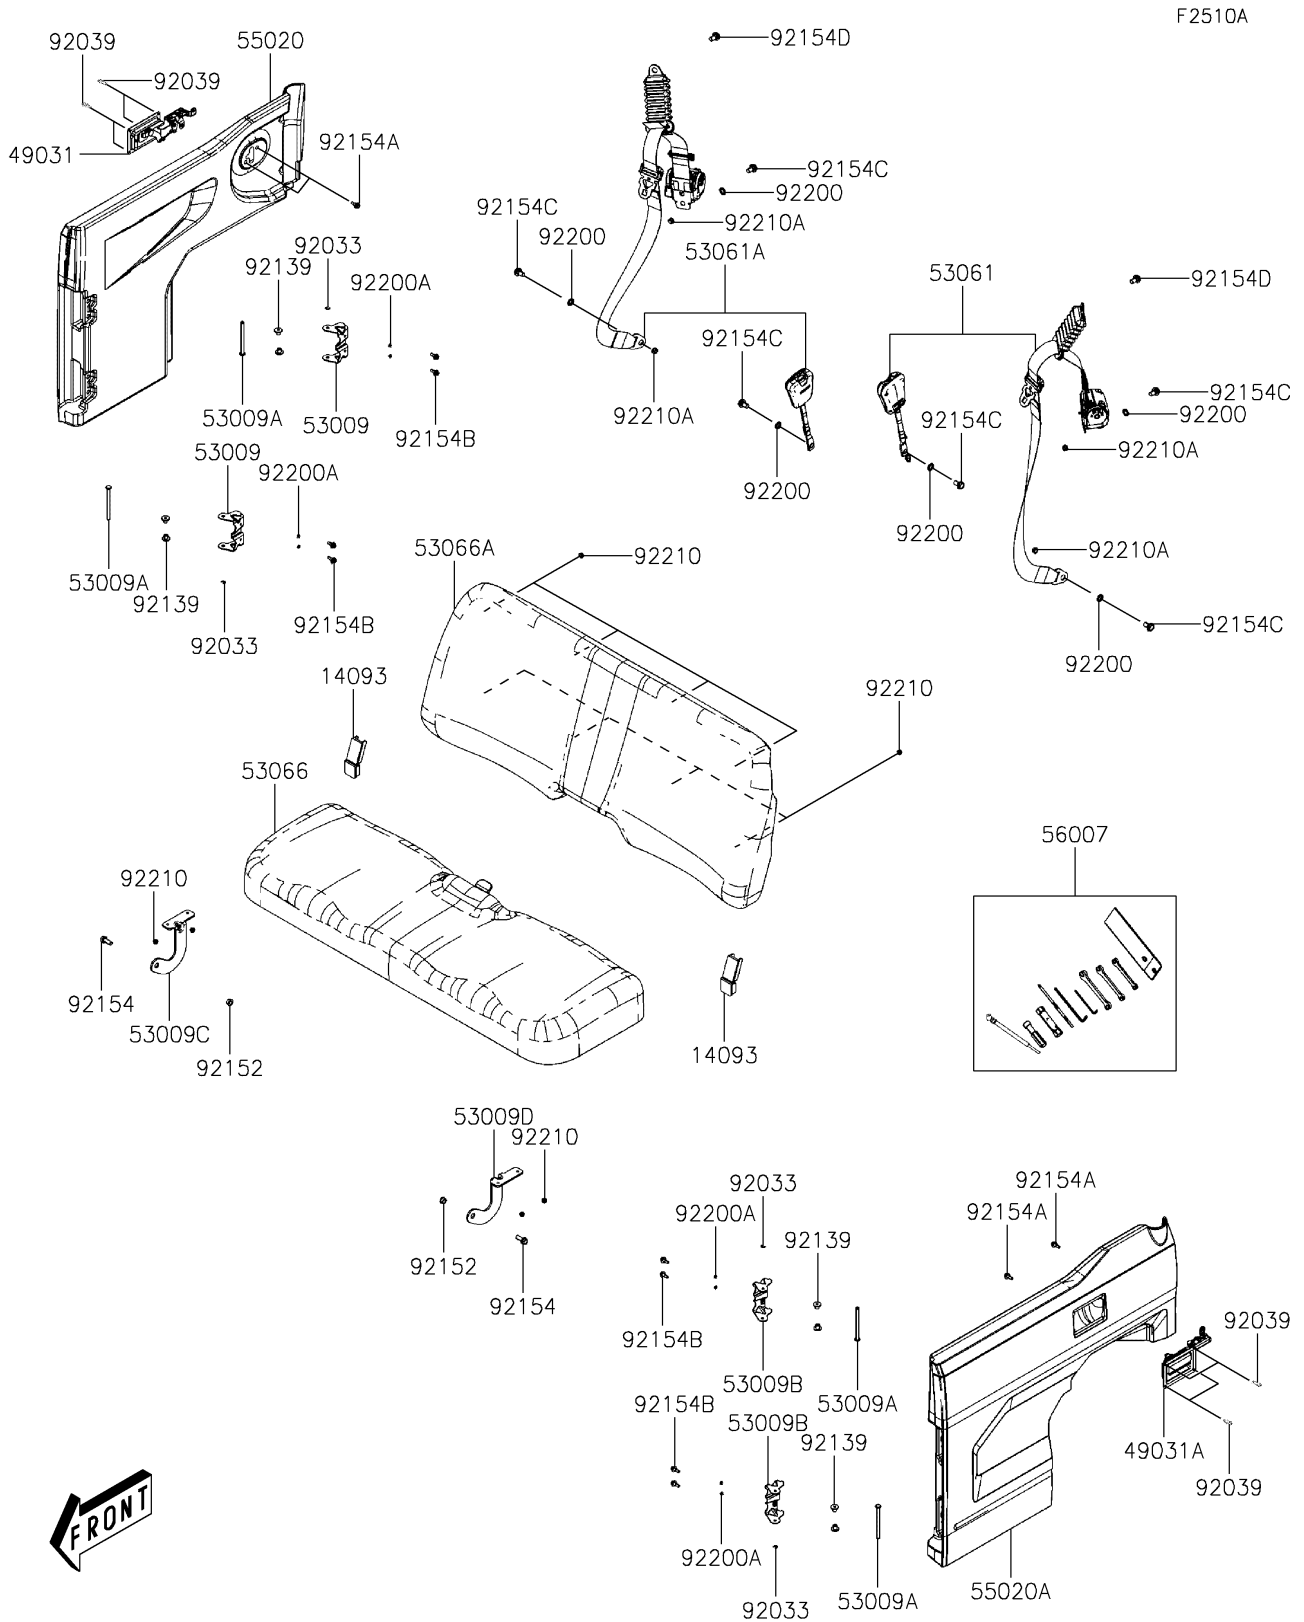

## 2020 MULE PRO-MX™ EPS CAMO PARTS DIAGRAM

Seat(DLF)

## 2020 MULE PRO-MX™ EPS CAMO PARTS LIST

Seat(DLF)

ITEM NAME	PART NUMBER	QUANTITY
COVER,SEAT (Ref # 14093)	14093-Y028	1
LATCH,RH (Ref # 49031)	49031-Y001	1
LATCH,LH (Ref # 49031A)	49031-Y002	1
HINGE,RH (Ref # 53009)	53009-Y002	1
HINGE (Ref # 53009A)	53009-Y003	1
HINGE,LH (Ref # 53009B)	53009-Y004	1
HINGE,SEAT,RH (Ref # 53009C)	53009-Y005	1
HINGE,SEAT,LH (Ref # 53009D)	53009-Y006	1
BELT-SEAT,LH (Ref # 53061)	53061-Y001	1
BELT-SEAT,RH (Ref # 53061A)	53061-Y002	1
SEAT-ASSY,BOTTOM (Ref # 53066)	53066-Y006	1
SEAT-ASSY,BACK (Ref # 53066A)	53066-Y008	1
GUARD,RH,S.BLACK (Ref # 55020)	55020-Y020-933	1
GUARD,LH,S.BLACK (Ref # 55020A)	55020-Y021-933	1
TOOL-KIT (Ref # 56007)	56007-Y005	1
RING-SNAP (Ref # 92033)	92033-Y040	1
RIVET,4.8X12.8 (Ref # 92039)	92039-Y005	1
BUSHING (Ref # 92139)	92139-Y014	1
COLLAR (Ref # 92152)	92152-Y066	1
BOLT,FLANGE,10X25 (Ref # 92154)	92154-Y139	1
BOLT,FLANGE,6X14 (Ref # 92154A)	92154-Y153	1
BOLT,FLANGE,6X18 (Ref # 92154B)	92154-Y154	1
BOLT (Ref # 92154C)	92154-Y170	1
BOLT (Ref # 92154D)	92154-Y171	1
WASHER,12MM (Ref # 92200)	92200-Y096	1
WASHER,DOOR (Ref # 92200A)	92200-Y105	1
NUT,6MM (Ref # 92210)	92210-Y026	1
NUT (Ref # 92210A)	92210-Y081	1