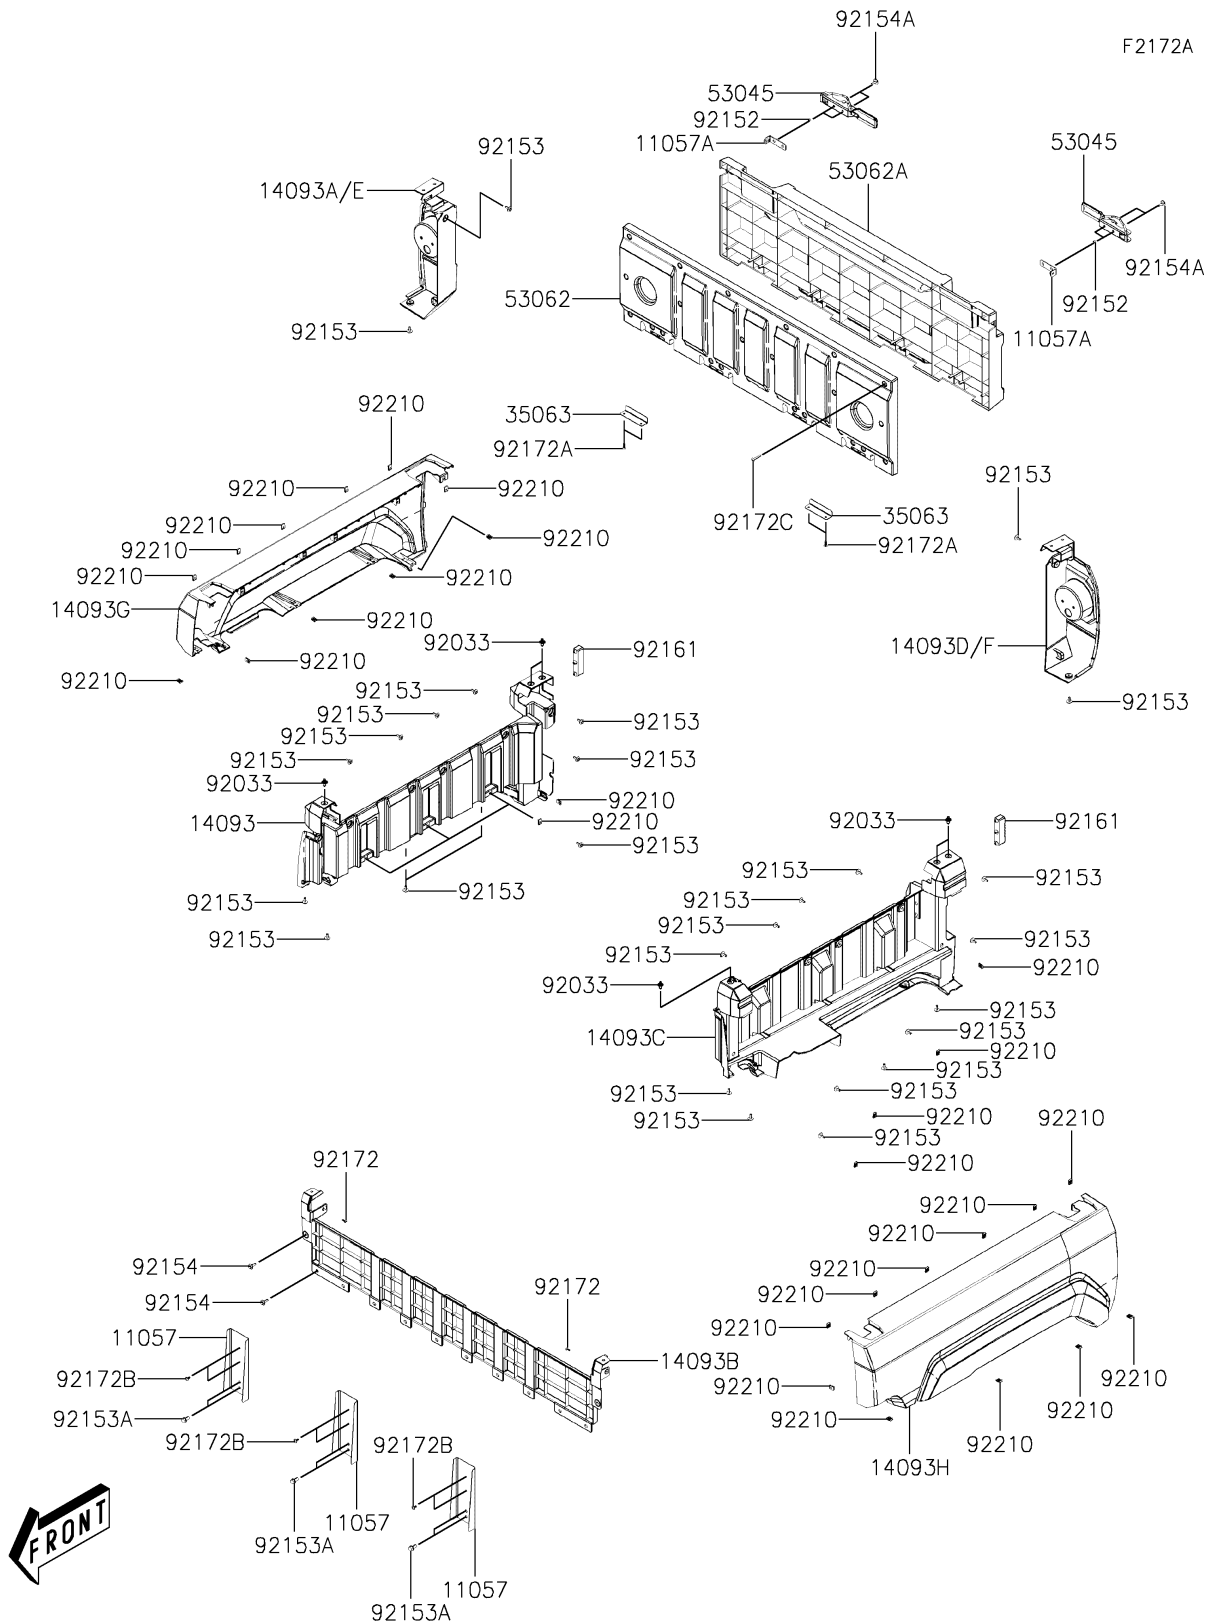

2020 MULE PRO-MX™ EPS CAMO PARTS DIAGRAM

Rear Fender(s)(DLF)

2020 MULE PRO-MX™ EPS CAMO PARTS LIST

Rear Fender(s)(DLF)

ITEM NAME	PART NUMBER	QUANTITY
BRACKET,CARGO BED (Ref # 11057)	11057-Y016	1
BRACKET,STOPPER (Ref # 11057A)	11057-Y018	1
COVER,SIDE,INNER,RH,S.BLACK (Ref # 14093)	14093-Y032-933	1
COVER,TAIL LIGHT,RH,S.BLACK (Ref # 14093A)	14093-Y033-933	1
COVER,FRONT CARRIER (Ref # 14093B)	14093-Y034	1
COVER,SIDE,INNER,LH,S.BLACK (Ref # 14093C)	14093-Y036-933	1
COVER,TAIL LIGHT,LH,S.BLACK (Ref # 14093D)	14093-Y037-933	1
COVER,TAIL LIGHT,RH,S.BLACK (Ref # 14093E)	14093-Y040-933	1
COVER,TAIL LIGHT,LH,S.BLACK (Ref # 14093F)	14093-Y041-933	1
COVER,SIDE,OUTER,RH,T.T.H.GRN (Ref # 14093G)	14093-Y057-975	1
COVER,SIDE,OUTER,LH,T.T.H.GRN (Ref # 14093H)	14093-Y058-975	1
STAY,HINGE (Ref # 35063)	35063-Y044	1
HOOK-ASSY (Ref # 53045)	53045-Y002	1
GATE-TAIL,INNER (Ref # 53062)	53062-Y002	1
GATE-TAIL,OUTER,S.BLACK (Ref # 53062A)	53062-Y003-933	1
RING-SNAP (Ref # 92033)	92033-Y033	1
COLLAR,TAIL GATE (Ref # 92152)	92152-Y075	1
BOLT,5X16 (Ref # 92153)	92153-Y013	1
BOLT,FLANGE,8X16 (Ref # 92153A)	92153-Y032	1
BOLT,6X18 (Ref # 92154)	92154-Y177	1
BOLT,6X20 (Ref # 92154A)	92154-Y227	1
DAMPER (Ref # 92161)	92161-Y053	1
SCREW,4X12 (Ref # 92172)	92172-Y019	1
SCREW,TAPPING,5X16 (Ref # 92172A)	92172-Y020	1
SCREW,TAPPING,5X12 (Ref # 92172B)	92172-Y038	1
SCREW,TAPPING,5X30 (Ref # 92172C)	92172-Y083	1
NUT,5MM (Ref # 92210)	92210-Y016	1