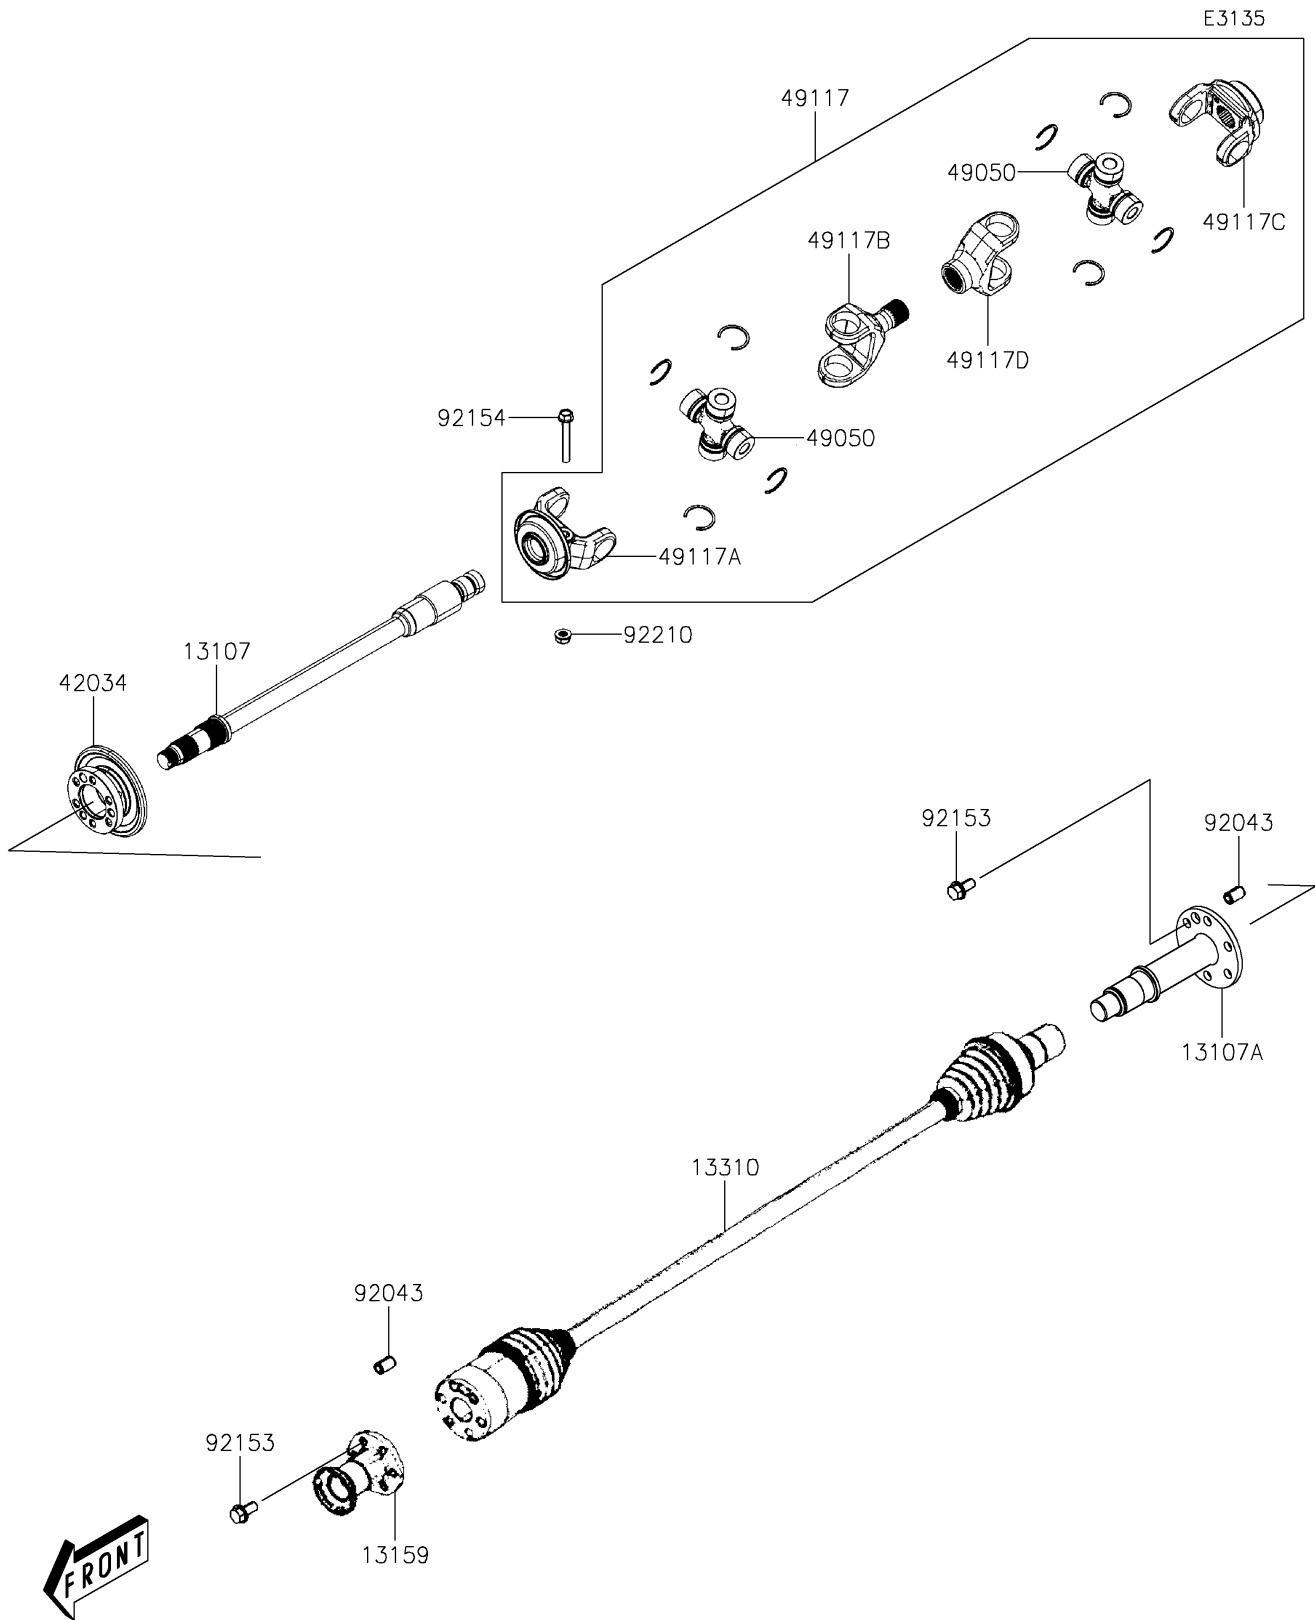

2020 MULE PRO-MX™ EPS CAMO PARTS DIAGRAM

Drive Shaft-Propeller

2020 MULE PRO-MX™ EPS CAMO PARTS LIST

Drive Shaft-Propeller

ITEM NAME	PART NUMBER	QUANTITY
SHAFT,FINAL (Ref # 13107)	13107-Y027	1
SHAFT (Ref # 13107A)	13107-Y030	1
CONNECTOR,FR PROPELLER SHAFT (Ref # 13159)	13159-Y002	1
SHAFT-ASSY,PROPELLER (Ref # 13310)	13310-Y003	1
COUPLING (Ref # 42034)	42034-Y003	1
SPIDER (Ref # 49050)	49050-Y001	1
YOKE,DRIVE FRONT ASSY (Ref # 49117)	49117-Y001	1
YOKE (Ref # 49117A)	49117-Y002	1
YOKE (Ref # 49117B)	49117-Y003	1
YOKE (Ref # 49117C)	49117-Y004	1
YOKE (Ref # 49117D)	49117-Y005	1
PIN,10X16 (Ref # 92043)	92043-Y046	1
BOLT,FLANGE,8X16 (Ref # 92153)	92153-Y032	1
BOLT,SPECIAL,8X52 (Ref # 92154)	92154-Y168	1
NUT,8MM (Ref # 92210)	92210-Y076	1