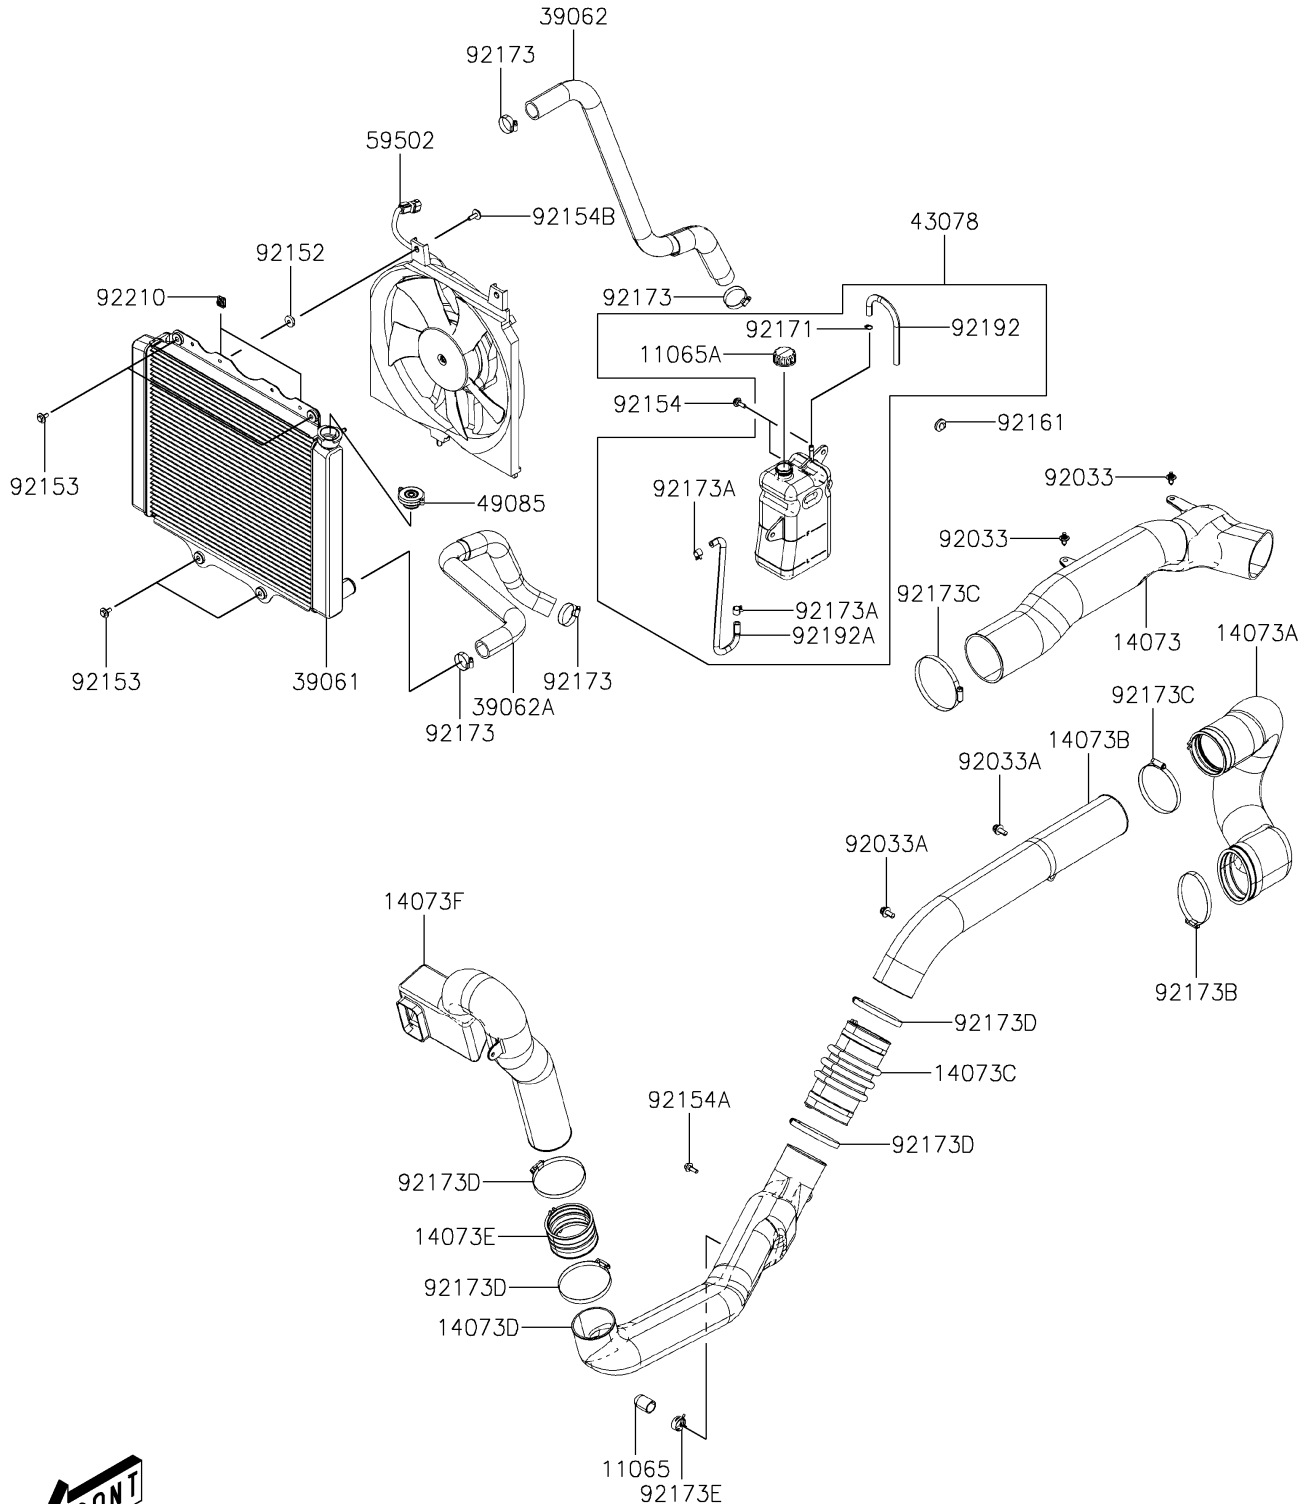

2020 MULE PRO-MX™ EPS CAMO PARTS DIAGRAM

Cooling

E3035

2020 MULE PRO-MX™ EPS CAMO PARTS LIST

Cooling

ITEM NAME	PART NUMBER	QUANTITY
CAP,DRAIN (Ref # 11065)	11065-Y036	1
CAP,RESERVE TANK (Ref # 11065A)	11065-Y037	1
DUCT (Ref # 14073)	14073-Y011	1
DUCT,INTAKE (Ref # 14073A)	14073-Y012	1
DUCT,INTAKE (Ref # 14073B)	14073-Y013	1
DUCT,INTAKE (Ref # 14073C)	14073-Y014	1
DUCT,INTAKE (Ref # 14073D)	14073-Y015	1
DUCT,INTAKE (Ref # 14073E)	14073-Y016	1
DUCT,INTAKE (Ref # 14073F)	14073-Y017	1
RADIATOR-ASSY (Ref # 39061)	39061-Y004	1
HOSE-COOLING (Ref # 39062)	39062-Y016	1
HOSE-COOLING (Ref # 39062A)	39062-Y017	1
RESERVOIR (Ref # 43078)	43078-Y004	1
CAP-ASSY-PRESSURE (Ref # 49085)	49085-Y005	1
FAN-ASSY (Ref # 59502)	59502-Y003	1
RING-SNAP (Ref # 92033)	92033-Y033	1
RING-SNAP (Ref # 92033A)	92033-Y035	1
COLLAR (Ref # 92152)	92152-Y072	1
BOLT,6X20 (Ref # 92153)	92153-Y019	1
BOLT,6X18 (Ref # 92154)	92154-Y177	1
BOLT,FLANGE,6MM (Ref # 92154A)	92154-Y180	1
BOLT,6X22 (Ref # 92154B)	92154-Y191	1
DAMPER (Ref # 92161)	92161-Y048	1
CLAMP (Ref # 92171)	92171-Y011	1
CLAMP,28.6MM (Ref # 92173)	92173-1205	1
CLAMP,10.5 (Ref # 92173A)	92173-Y023	1
CLAMP (Ref # 92173B)	92173-Y062	1
CLAMP (Ref # 92173C)	92173-Y064	1
CLAMP (Ref # 92173D)	92173-Y066	1

2020 MULE PRO-MX™ EPS CAMO PARTS LIST

Cooling

ITEM NAME	PART NUMBER	QUANTITY
CLAMP (Ref # 92173E)	92173-Y082	1
TUBE,DRAIN (Ref # 92192)	92192-Y069	1
TUBE (Ref # 92192A)	92192-Y070	1
NUT,6MM (Ref # 92210)	92210-Y089	1