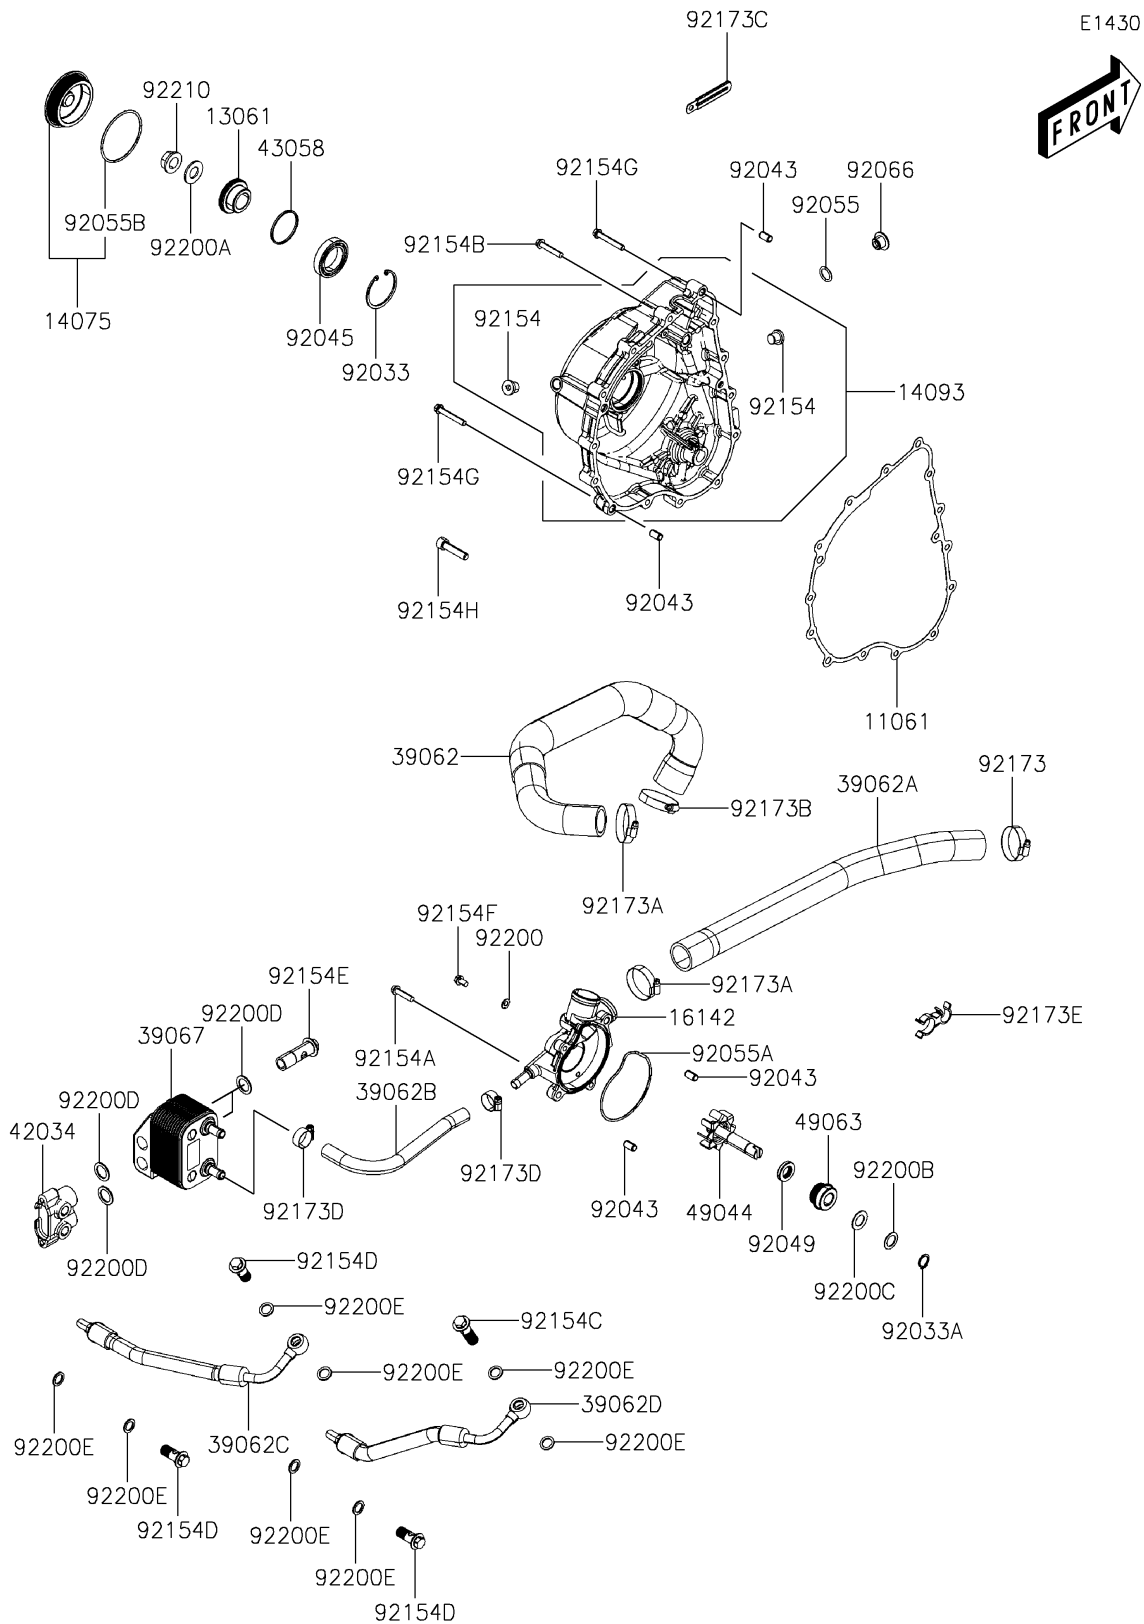

## 2020 MULE PRO-MX™ EPS CAMO PARTS LIST

Engine Cover(s)

ITEM NAME	PART NUMBER	QUANTITY
GASKET,CRANK CASE COVER,RH (Ref # 11061)	11061-Y055	1
BOSS,RACHET (Ref # 13061)	13061-Y005	1
CAP-ASSY (Ref # 14075)	14075-Y006	1
COVER,CRANK CASE,RH (Ref # 14093)	14093-Y002	1
COVER-PUMP,WATER (Ref # 16142)	16142-Y002	1
HOSE-COOLING (Ref # 39062)	39062-Y015	1
HOSE-COOLING (Ref # 39062A)	39062-Y018	1
HOSE-COOLING (Ref # 39062B)	39062-Y021	1
HOSE-COOLING (Ref # 39062C)	39062-Y022	1
HOSE-COOLING (Ref # 39062D)	39062-Y023	1
COOLER-OIL (Ref # 39067)	39067-Y001	1
COUPLING,OIL COOLER (Ref # 42034)	42034-Y002	1
RING,OIL PATH (Ref # 43058)	43058-Y001	1
PUMP-WATER (Ref # 49044)	49044-Y002	1
SEAL-MECHANICAL (Ref # 49063)	49063-Y003	1
RING-SNAP (Ref # 92033)	92033-Y027	1
RING-SNAP (Ref # 92033A)	92033-Y028	1
PIN,8X14 (Ref # 92043)	92043-Y012	1
BEARING-BALL,6906 (Ref # 92045)	92045-Y044	1
SEAL-OIL,14X24X5 (Ref # 92049)	92049-0824	1
RING-O,13.8X2.5 (Ref # 92055)	92055-Y023	1
RING-O,WATER PUMP (Ref # 92055A)	92055-Y058	1
RING-O,17.8X2.4 (Ref # 92055B)	92055-Y064	1
PLUG,COVER (Ref # 92066)	92066-Y009	1
BOLT,SEALING,12MM (Ref # 92154)	92154-Y009	1
BOLT,FLANGE,6X25 (Ref # 92154A)	92154-Y066	1
BOLT,FLANGE,6X32 (Ref # 92154B)	92154-Y128	1
BOLT (Ref # 92154C)	92154-Y172	1
BOLT (Ref # 92154D)	92154-Y173	1