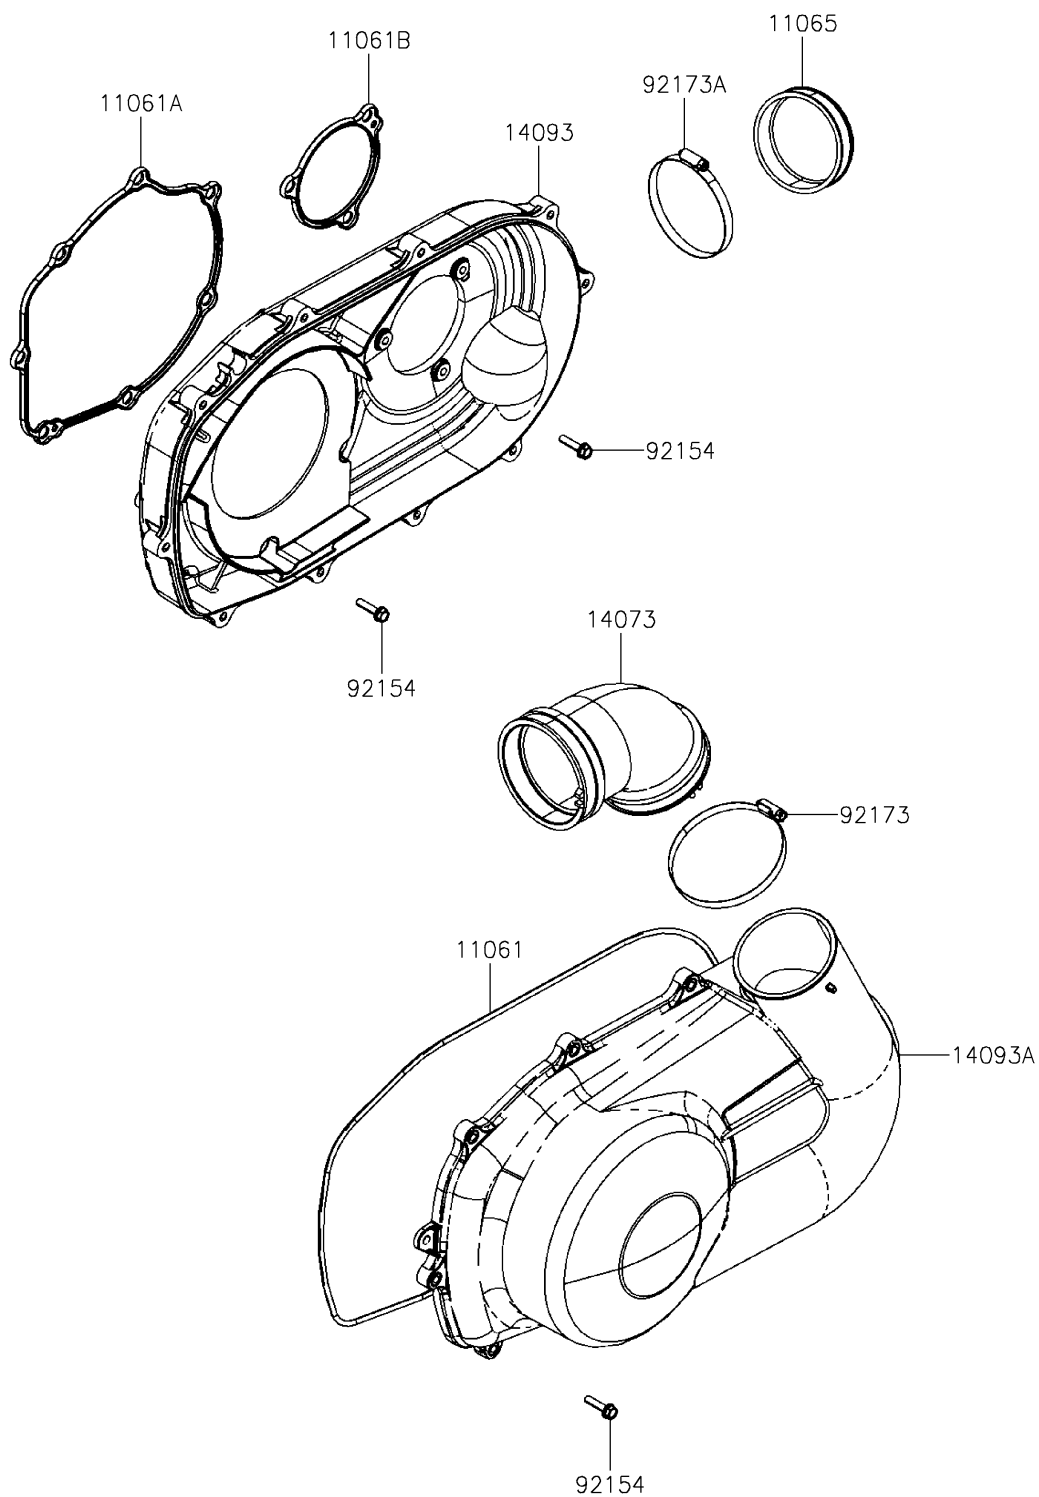

2020 MULE PRO-MX™ EPS CAMO PARTS DIAGRAM

Converter Cover

E1393

2020 MULE PRO-MX™ EPS CAMO PARTS LIST

Converter Cover

ITEM NAME	PART NUMBER	QUANTITY
GASKET,CRANK CASE COVER,RH (Ref # 11061)	11061-Y056	1
GASKET,CVT CASE,RR (Ref # 11061A)	11061-Y057	1
GASKET,CVT CASE,FR (Ref # 11061B)	11061-Y058	1
CAP,CVT CASE (Ref # 11065)	11065-Y034	1
DUCT,CRANK CASE COVER (Ref # 14073)	14073-Y010	1
COVER,RH (Ref # 14093)	14093-Y001	1
COVER,CRANK CASE,RH (Ref # 14093A)	14093-Y003	1
BOLT,FLANGE,6X25 (Ref # 92154)	92154-Y130	1
CLAMP (Ref # 92173)	92173-Y064	1
CLAMP (Ref # 92173A)	92173-Y066	1