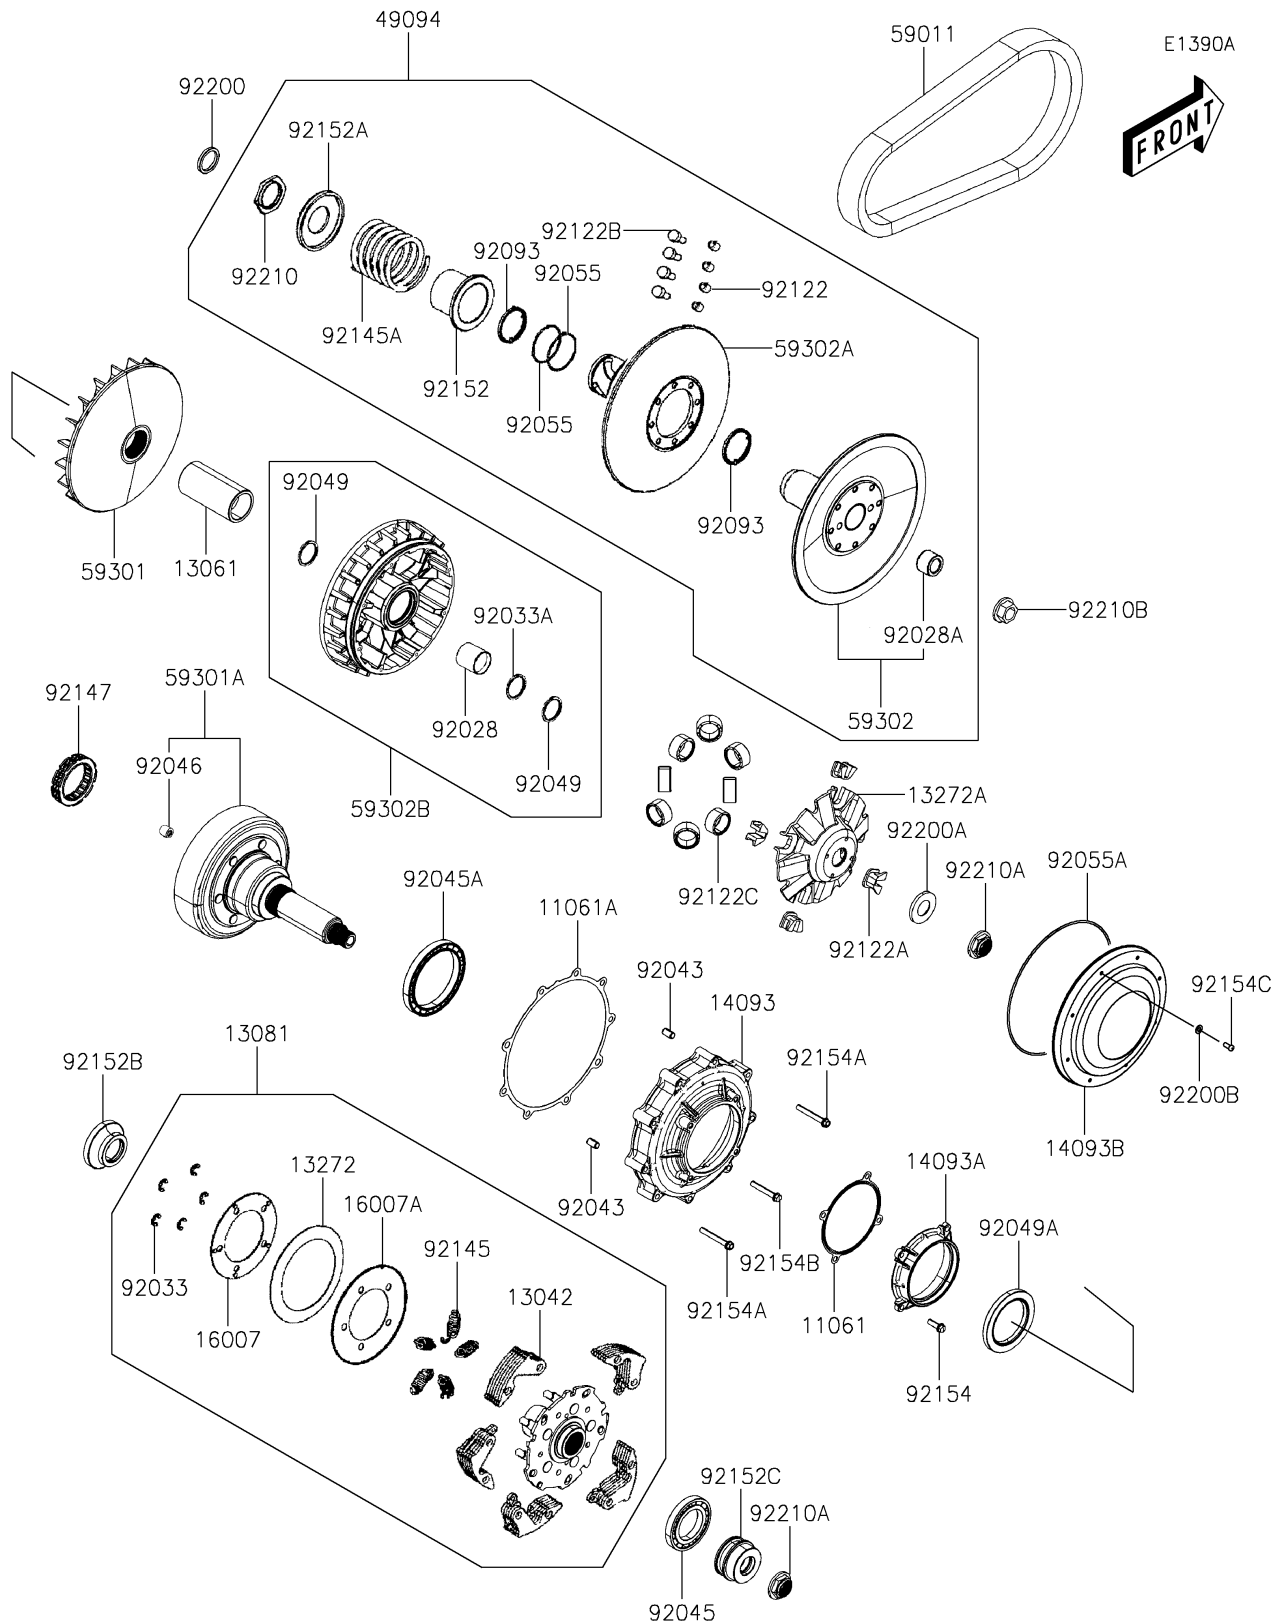

2020 MULE PRO-MX™ EPS CAMO PARTS DIAGRAM

Belt Converter(DLF)

2020 MULE PRO-MX™ EPS CAMO PARTS LIST

Belt Converter(DLF)

ITEM NAME	PART NUMBER	QUANTITY
GASKET,PRIMARY SHAFT COVER (Ref # 11061)	11061-Y059	1
GASKET,CLUTCH COVER (Ref # 11061A)	11061-Y060	1
WEIGHT,CLUTCH (Ref # 13042)	13042-Y008	1
BOSS,DRIVE FACE (Ref # 13061)	13061-Y004	1
CLUTCH-ASSY,PRIMARY (Ref # 13081)	13081-Y001	1
PLATE,ADJUSTER SPRING (Ref # 13272)	13272-Y027	1
PLATE,RAMP (Ref # 13272A)	13272-Y028	1
COVER,CLUTCH (Ref # 14093)	14093-Y004	1
COVER,PRIMARY SHAFT (Ref # 14093A)	14093-Y005	1
COVER,MOVABLE (Ref # 14093B)	14093-Y050	1
SEAT-SPRING (Ref # 16007)	16007-Y007	1
SEAT-SPRING (Ref # 16007A)	16007-Y008	1
CONVERTER-ASSY-DRIVEN (Ref # 49094)	49094-Y007	1
BELT,DRIVE (Ref # 59011)	59011-Y006	1
SHEAVE-MOVABLE (Ref # 59301)	59301-Y006	1
SHEAVE-MOVABLE,PRIMARY DRIVE (Ref # 59301A)	59301-Y007	1
SHEAVE-COMP,MOVABLE (Ref # 59302)	59302-Y017	1
SHEAVE-COMP (Ref # 59302A)	59302-Y018	1
SHEAVE-COMP,MOVABLE (Ref # 59302B)	59302-Y020	1
BUSHING,42X47X45.6 (Ref # 92028)	92028-Y002	1
BUSHING (Ref # 92028A)	92028-Y003	1
RING-SNAP,7MM (Ref # 92033)	92033-Y042	1
RING-SNAP,46.5MM (Ref # 92033A)	92033-Y043	1
PIN,8X14 (Ref # 92043)	92043-Y012	1
BEARING-BALL,16008 (Ref # 92045)	92045-Y046	1
BEARING-BALL,6815 (Ref # 92045A)	92045-Y052	1
BEARING-NEEDLE,14X22X20 (Ref # 92046)	92046-Y010	1
SEAL-OIL,42X51X4 (Ref # 92049)	92049-Y043	1
SEAL-OIL,6.5X80X7 (Ref # 92049A)	92049-Y047	1