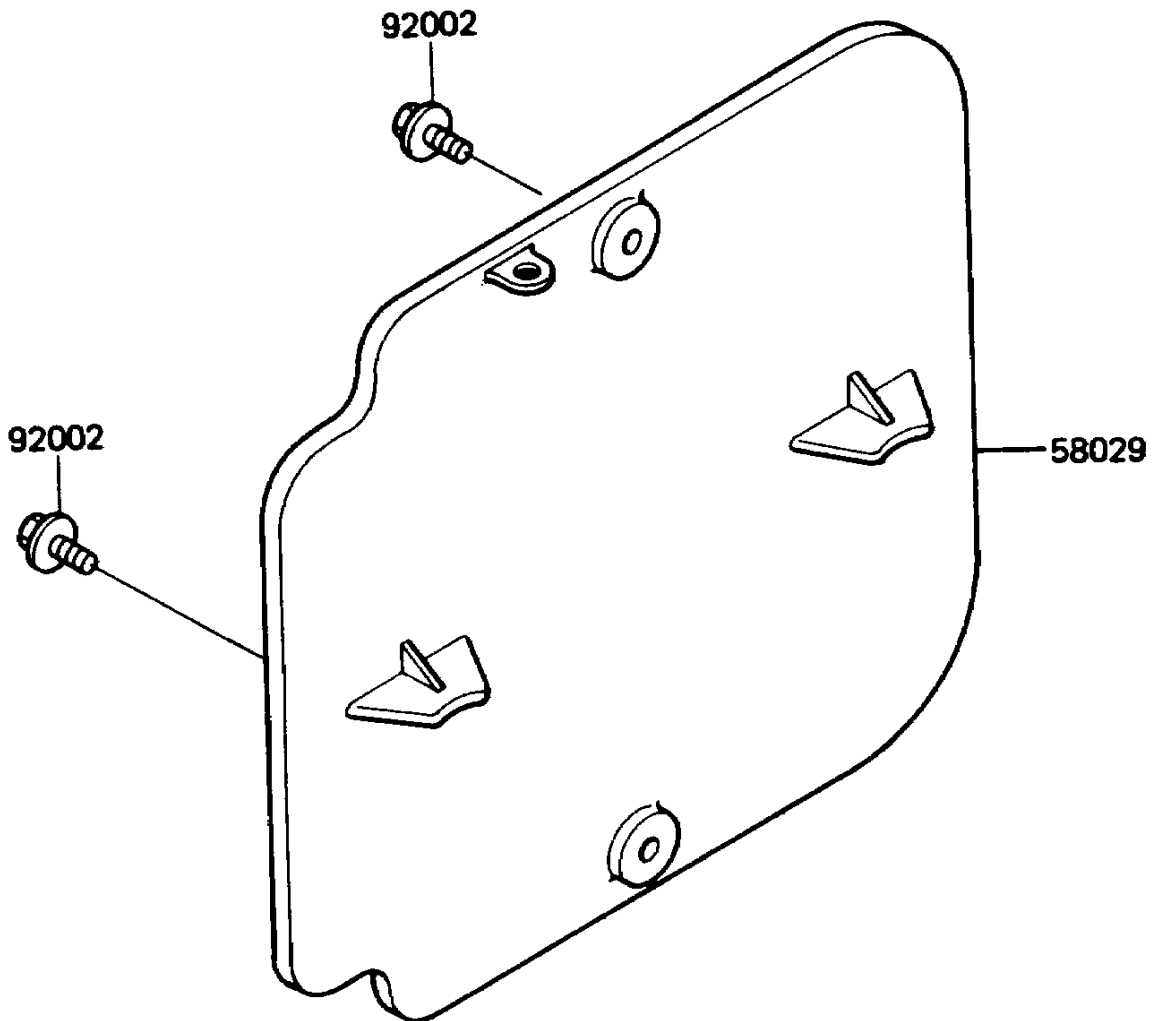

1988 KX™ 250 PARTS DIAGRAM

Accessory

F2910-0025

1988 KX™ 250 PARTS LIST

Accessory

ITEM NAME	PART NUMBER	QUANTITY
PLATE-NUMBER,L.GREEN (Ref # 58029)	58029-5015-6W	1
BOLT,6X14 (Ref # 92002)	92002-1460	2