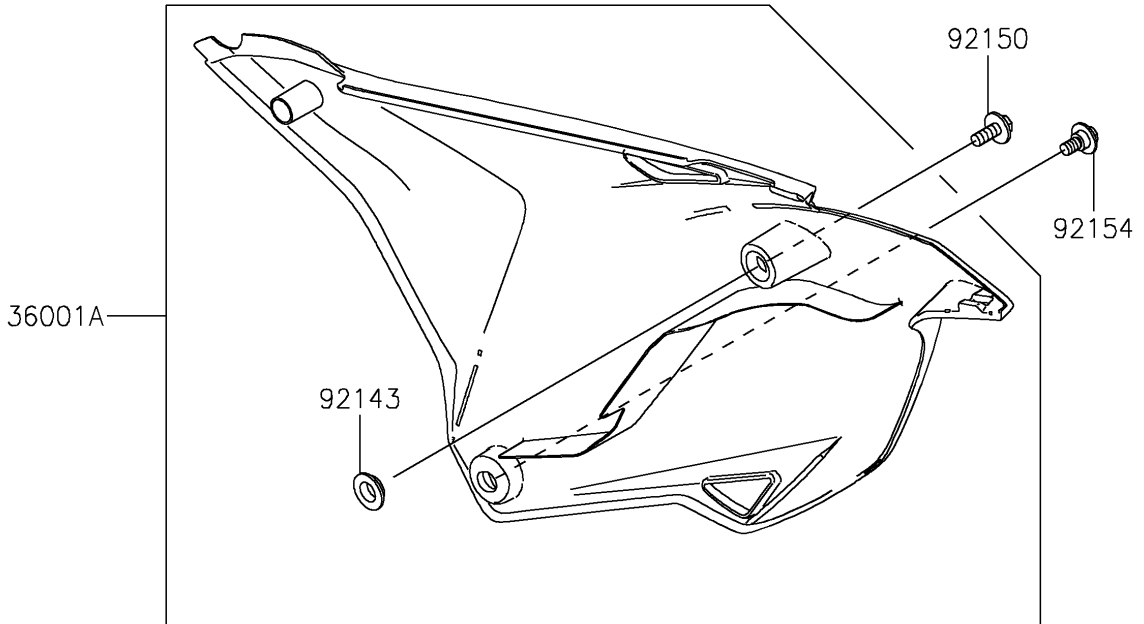

2021 KX™100 PARTS DIAGRAM

Side Covers

F2611

2021 KX™100 PARTS LIST

Side Covers

ITEM NAME	PART NUMBER	QUANTITY
COVER-SIDE,LH,L.GREEN (Ref # 36001)	36001-0591-290	1
COVER-SIDE,RH,L.GREEN (Ref # 36001A)	36001-0592-290	1
COLLAR (Ref # 92143)	92143-1196	2
BOLT,FLANGED,6X16 (Ref # 92150)	92150-1506	2
BOLT,FLANGED,6X9 (Ref # 92154)	92154-0546	2