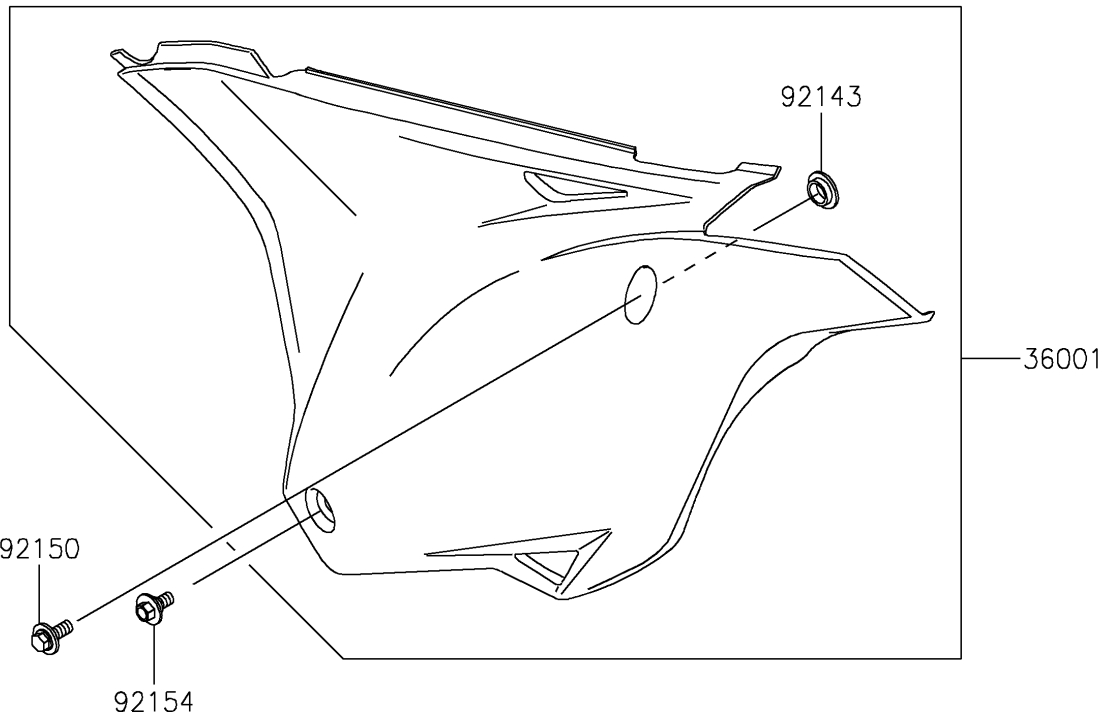

2021 KX™100 PARTS DIAGRAM

Side Covers

F2611

2021 KX™100 PARTS LIST

Side Covers

ITEM NAME	PART NUMBER	QUANTITY
COVER-SIDE,LH,L.GREEN (Ref # 36001)	36001-0591-290	1
COVER-SIDE,RH,L.GREEN (Ref # 36001A)	36001-0592-290	1
COLLAR (Ref # 92143)	92143-1196	2
BOLT,FLANGED,6X16 (Ref # 92150)	92150-1506	2
BOLT,FLANGED,6X9 (Ref # 92154)	92154-0546	2