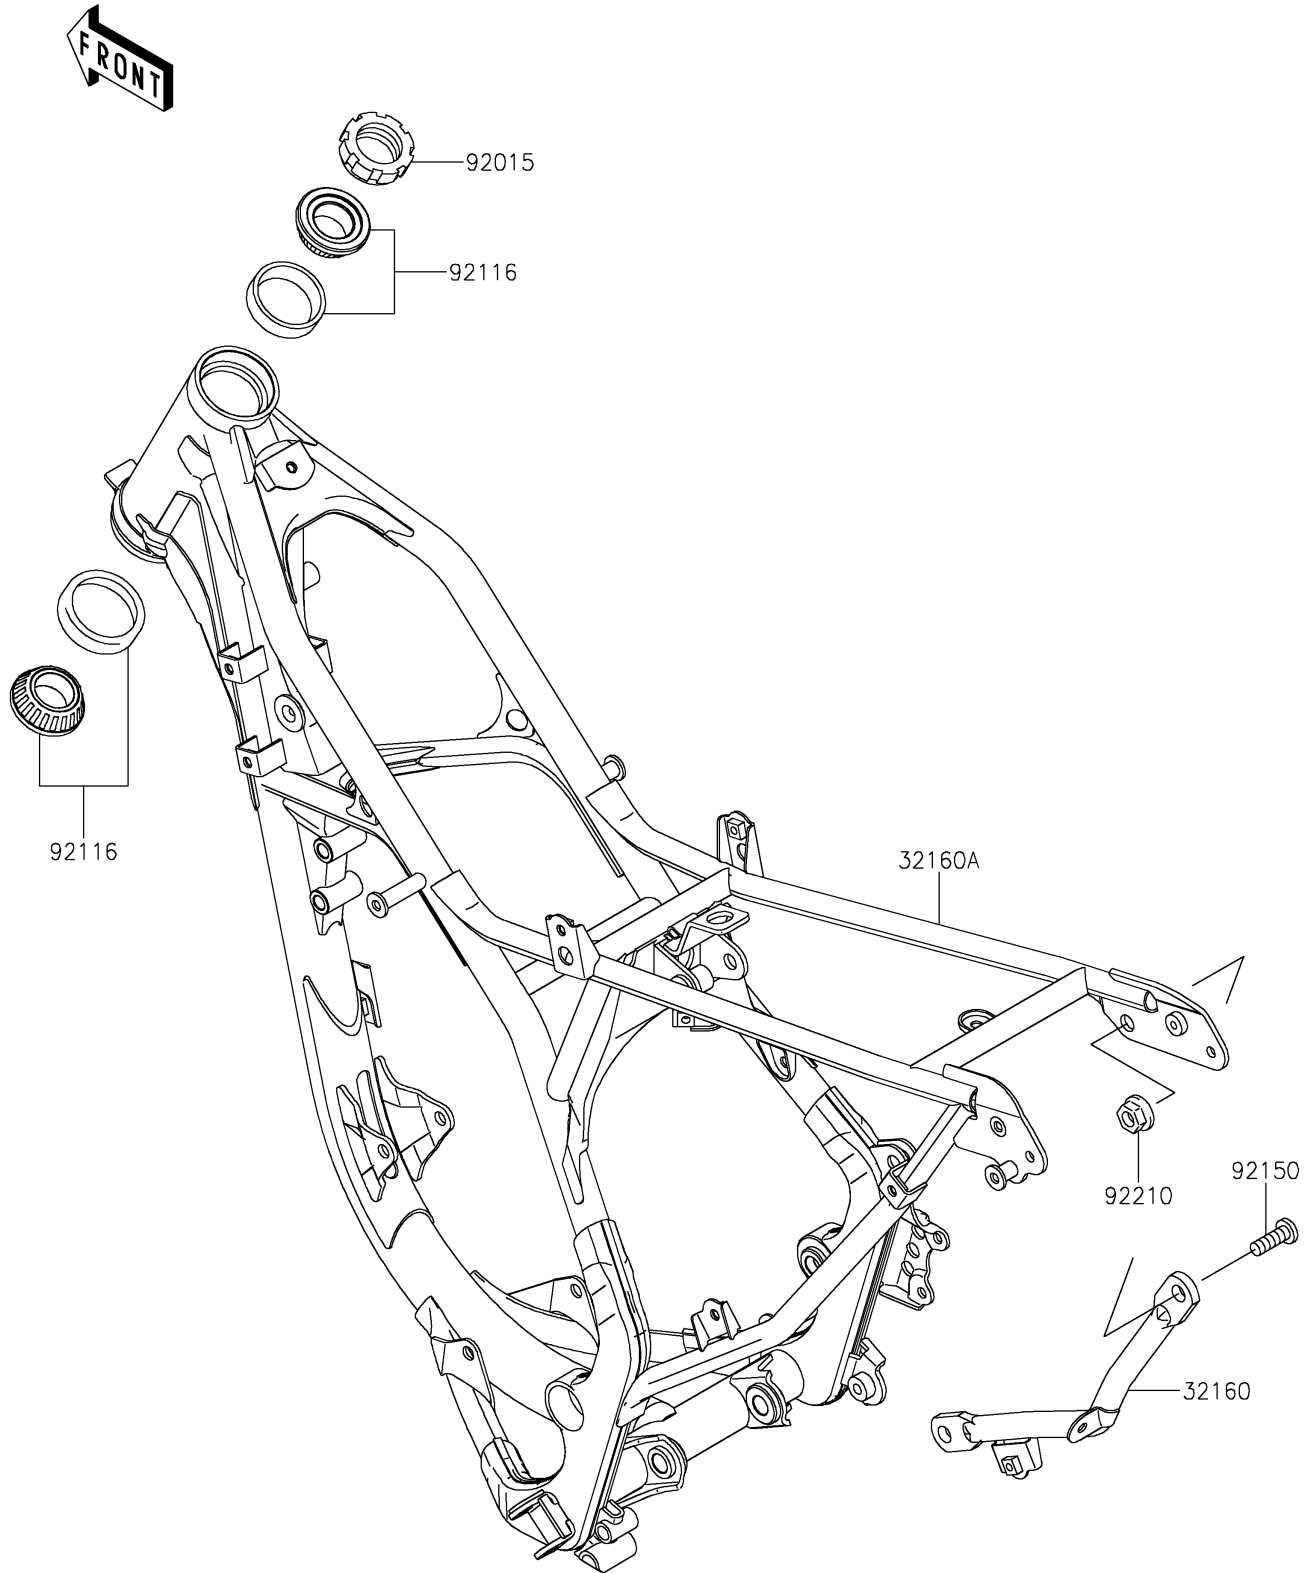

2021 KX™100 PARTS DIAGRAM

Frame

F2120

2021 KX™100 PARTS LIST

Frame

| ITEM NAME | PART NUMBER | QUANTITY |
|--|----------------|----------|
| FRAME-COMP,SUB,F.S.BLACK (Ref # 32160) | 32160-0670-18R | 1 |
| FRAME-COMP,MAIN,F.S.BLACK (Ref # 32160A) | 32160-0677-18R | 1 |
| NUT,STEERING STEM,25MM (Ref # 92015) | 92015-1684 | 1 |
| BEARING-ROLLER,H1-CAP32005JRRS (Ref # 92116) | 92116-1065 | 2 |
| BOLT,SOCKET,10X23 (Ref # 92150) | 92150-1221 | 2 |
| NUT,LOCK,FLANGED,10MM (Ref # 92210) | 92210-1080 | 2 |