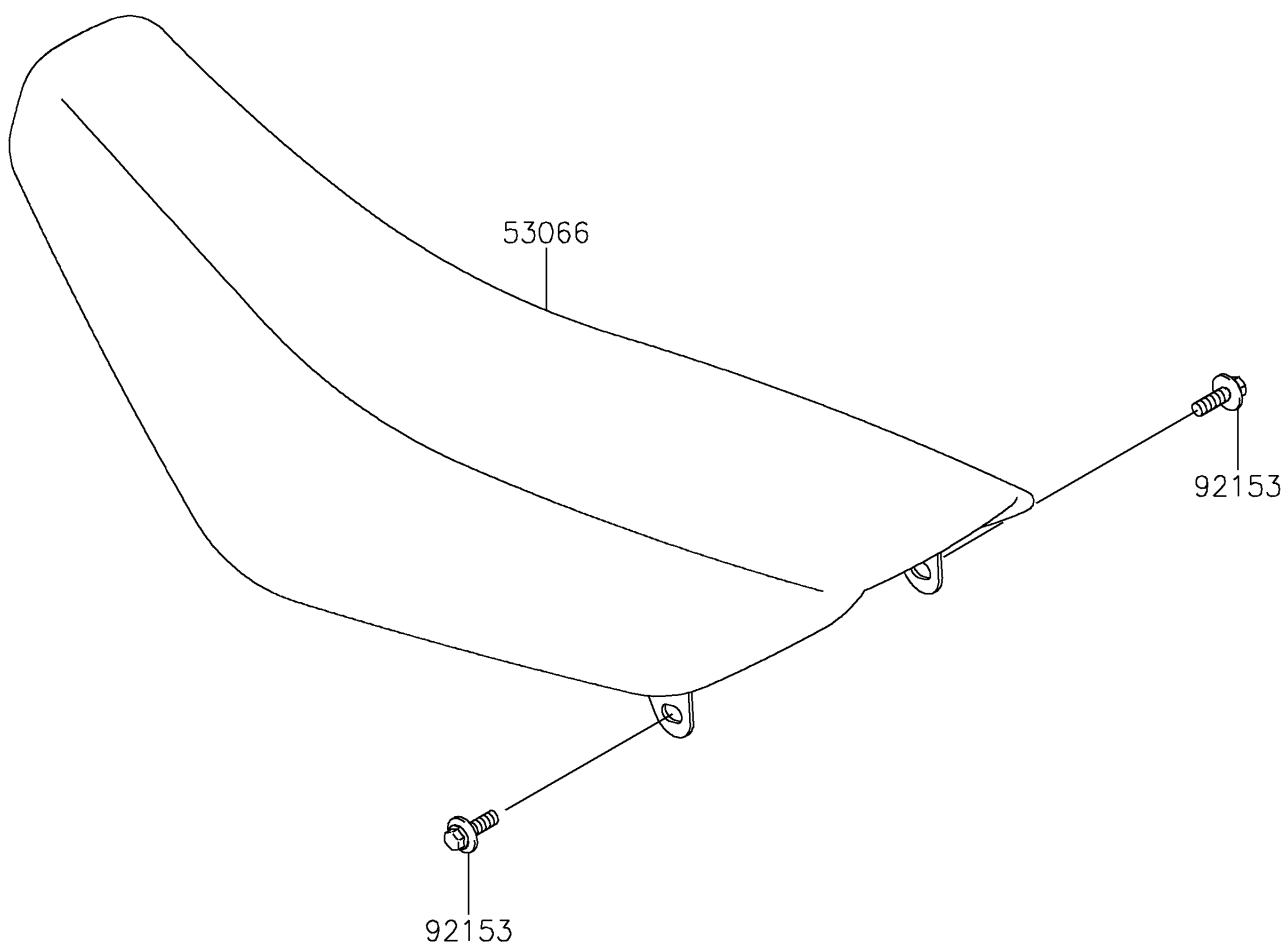

## 2021 KX™65 PARTS DIAGRAM

Seat

F2510

## 2021 KX™65 PARTS LIST

Seat

ITEM NAME	PART NUMBER	QUANTITY
SEAT-ASSY, GREEN/BLACK (Ref # 53066)	53066-0454-49F	1
BOLT, 6X20 (Ref # 92153)	92153-0502	1