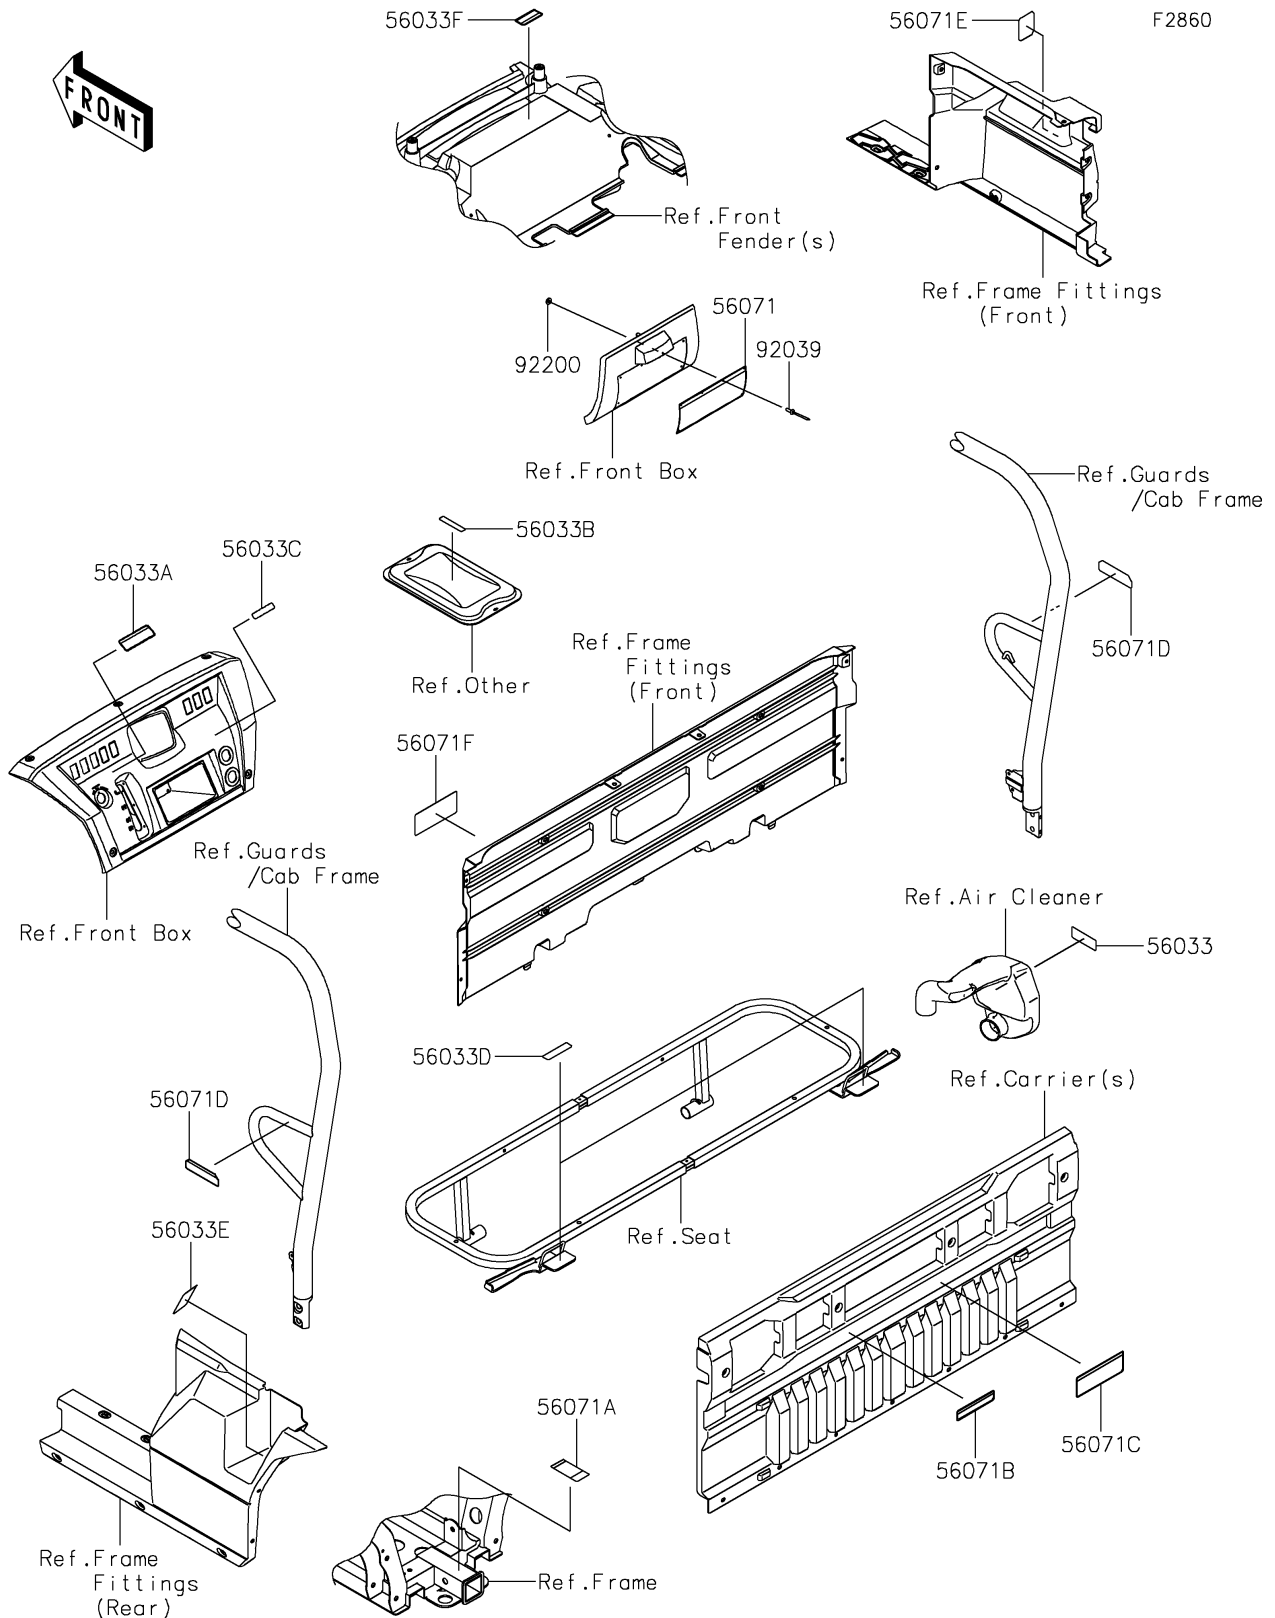

2021 MULE PRO-DXT™ EPS DIESEL FE PARTS DIAGRAM

Labels

2021 MULE PRO-DXT™ EPS DIESEL FE PARTS LIST

Labels

ITEM NAME	PART NUMBER	QUANTITY
LABEL-MANUAL,AIR CLEANER (Ref # 56033)	56033-0724	1
LABEL-MANUAL,SHIFT NOTICE (Ref # 56033A)	56033-0822	1
LABEL-MANUAL,STORAGE MAX LOAD (Ref # 56033B)	56033-0966	1
LABEL-MANUAL,DC OUTLET (Ref # 56033C)	56033-0997	1
LABEL-MANUAL,REAR SEAT (Ref # 56033D)	56033-0999	2
LABEL-MANUAL,DRIVE BELT (Ref # 56033E)	56033-1000	1
LABEL-MANUAL,FRONT HOOD (Ref # 56033F)	56033-1379	1
LABEL-WARNING,GENERAL (Ref # 56071)	56071-0709	1
LABEL-WARNING,TRAILER HITCH (Ref # 56071A)	56071-0711	1
LABEL-WARNING,SCREEN OPERATION (Ref # 56071B)	56071-0712	1
LABEL-WARNING,CARGO CAPA. (Ref # 56071C)	56071-0713	1
LABEL-WARNING,BED OPERATION (Ref # 56071D)	56071-0717	2
LABEL-WARNING,DIESEL (Ref # 56071E)	56071-0746	1
LABEL-WARNING,TIRE&LOAD (Ref # 56071F)	56071-0755	1
RIVET,3.2X8 (Ref # 92039)	92039-3763	6
WASHER,3.5X8X1 (Ref # 92200)	92200-1251	6