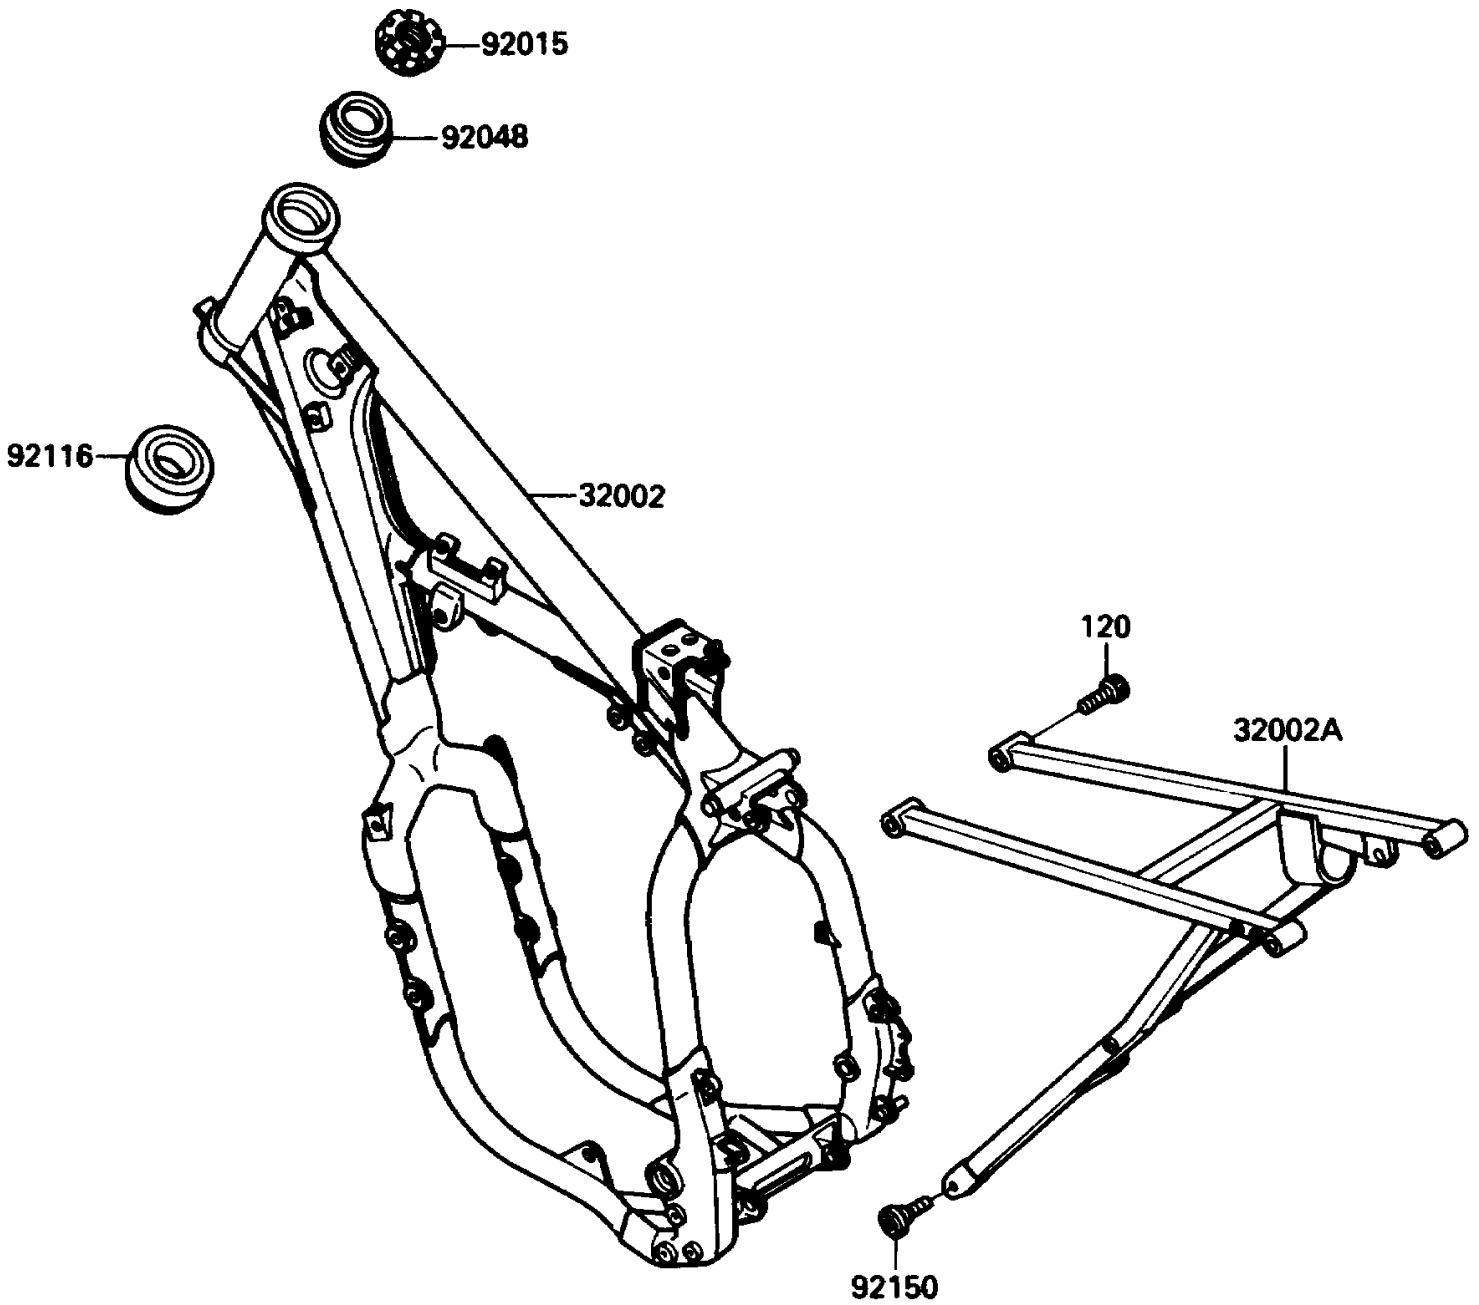

# 1988 KX™ 250 PARTS DIAGRAM

Frame

F2120-0317

# 1988 KX™ 250 PARTS LIST

## Frame

| ITEM NAME                                   | PART NUMBER | QUANTITY |
|---|-------------|----------|
| FRAME-COMP,FR (Ref # 32002)                 | 32002-1964  | 1        |
| FRAME-COMP,AL,RR (Ref # 32002A)             | 32002-1965  | 1        |
| NUT,STEERING STEM,25MM (Ref # 92015)        | 92015-1684  | 1        |
| RACE,ROLLER,32005JR RS (Ref # 92048)        | 92047-017   | 1        |
| BEARING-ROLLER,LWR,32006JR RS (Ref # 92116) | 92116-1008  | 1        |
| BOLT,SOCKET,8X19 (Ref # 92150)              | 92150-1016  | 2        |
| BOLT-SOCKET (Ref # 120)                     | 120P0816    | 2        |