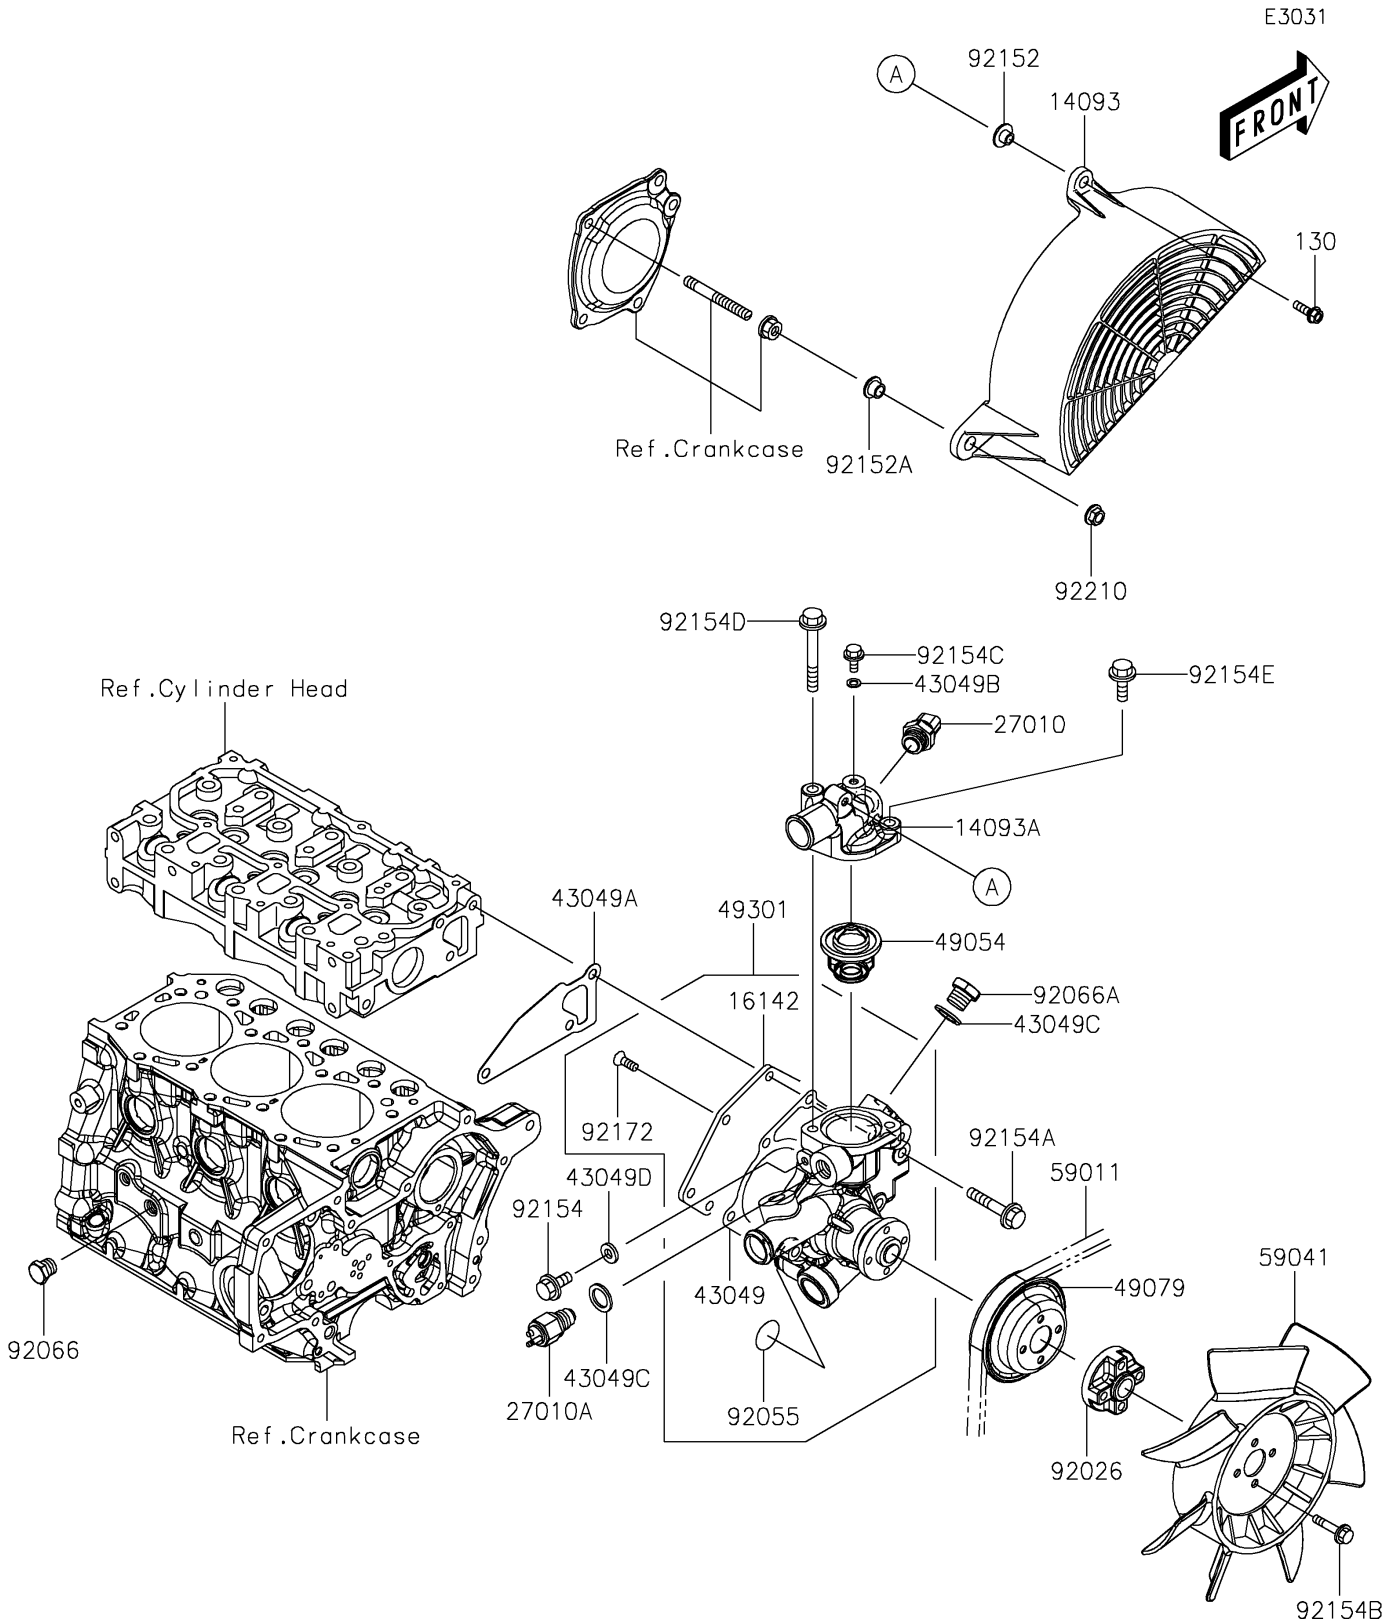

# 2021 MULE PRO-DXT™ EPS DIESEL FE PARTS DIAGRAM

## Water Pump

### Water Pump

ITEM NAME	PART NUMBER	QUANTITY
BOLT-FLANGED,6X20 (Ref # 130)	130BA0620	1
COVER,FAN (Ref # 14093)	14093-0297	1
COVER,THERMOSTAT (Ref # 14093A)	14093-0446	1
COVER-PUMP (Ref # 16142)	16142-0736	1
SWITCH,THERMOSTAT (Ref # 27010)	27010-0839	1
SWITCH,THERMO (Ref # 27010A)	27010-0840	1
PACKING,WATER PUMP (Ref # 43049)	43049-0040	1
PACKING,WATER PUMP (Ref # 43049A)	43049-0041	1
PACKING,6X1 (Ref # 43049B)	43049-0042	1
PACKING (Ref # 43049C)	43049-0043	2
PACKING,8X1 (Ref # 43049D)	43049-0047	1
THERMOSTAT (Ref # 49054)	49054-0008	1
PULLEY-BELT (Ref # 49079)	49079-0027	1
PUMP-ASSY-WATER (Ref # 49301)	49301-0003	1
BELT,A35 (Ref # 59011)	59011-0045	1
FAN,COOLING (Ref # 59041)	59041-0015	1
SPACER (Ref # 92026)	92026-0820	1
RING-O (Ref # 92055)	92055-0858	1
PLUG,DRAIN (Ref # 92066)	92066-0853	1
PLUG (Ref # 92066A)	92066-0854	1
COLLAR (Ref # 92152)	92152-0181	1
COLLAR (Ref # 92152A)	92152-0613	1
BOLT,FLANGED,8X12 (Ref # 92154)	92154-1999	1
BOLT,FLANGED,8X45 (Ref # 92154A)	92154-2000	3
BOLT,FLANGED,6X30 (Ref # 92154B)	92154-2067	4
BOLT,FLANGED,6X10 (Ref # 92154C)	92154-2068	1
BOLT,FLANGED,8X65 (Ref # 92154D)	92154-2070	1
BOLT,FLANGED,8X28 (Ref # 92154E)	92154-2110	1
SCREW,6X12 (Ref # 92172)	92172-0987	5

## 2021 MULE PRO-DXT™ EPS DIESEL FE PARTS LIST

Water Pump

ITEM NAME	PART NUMBER	QUANTITY
NUT,FLANGED,8MM (Ref # 92210)	92210-0555	1