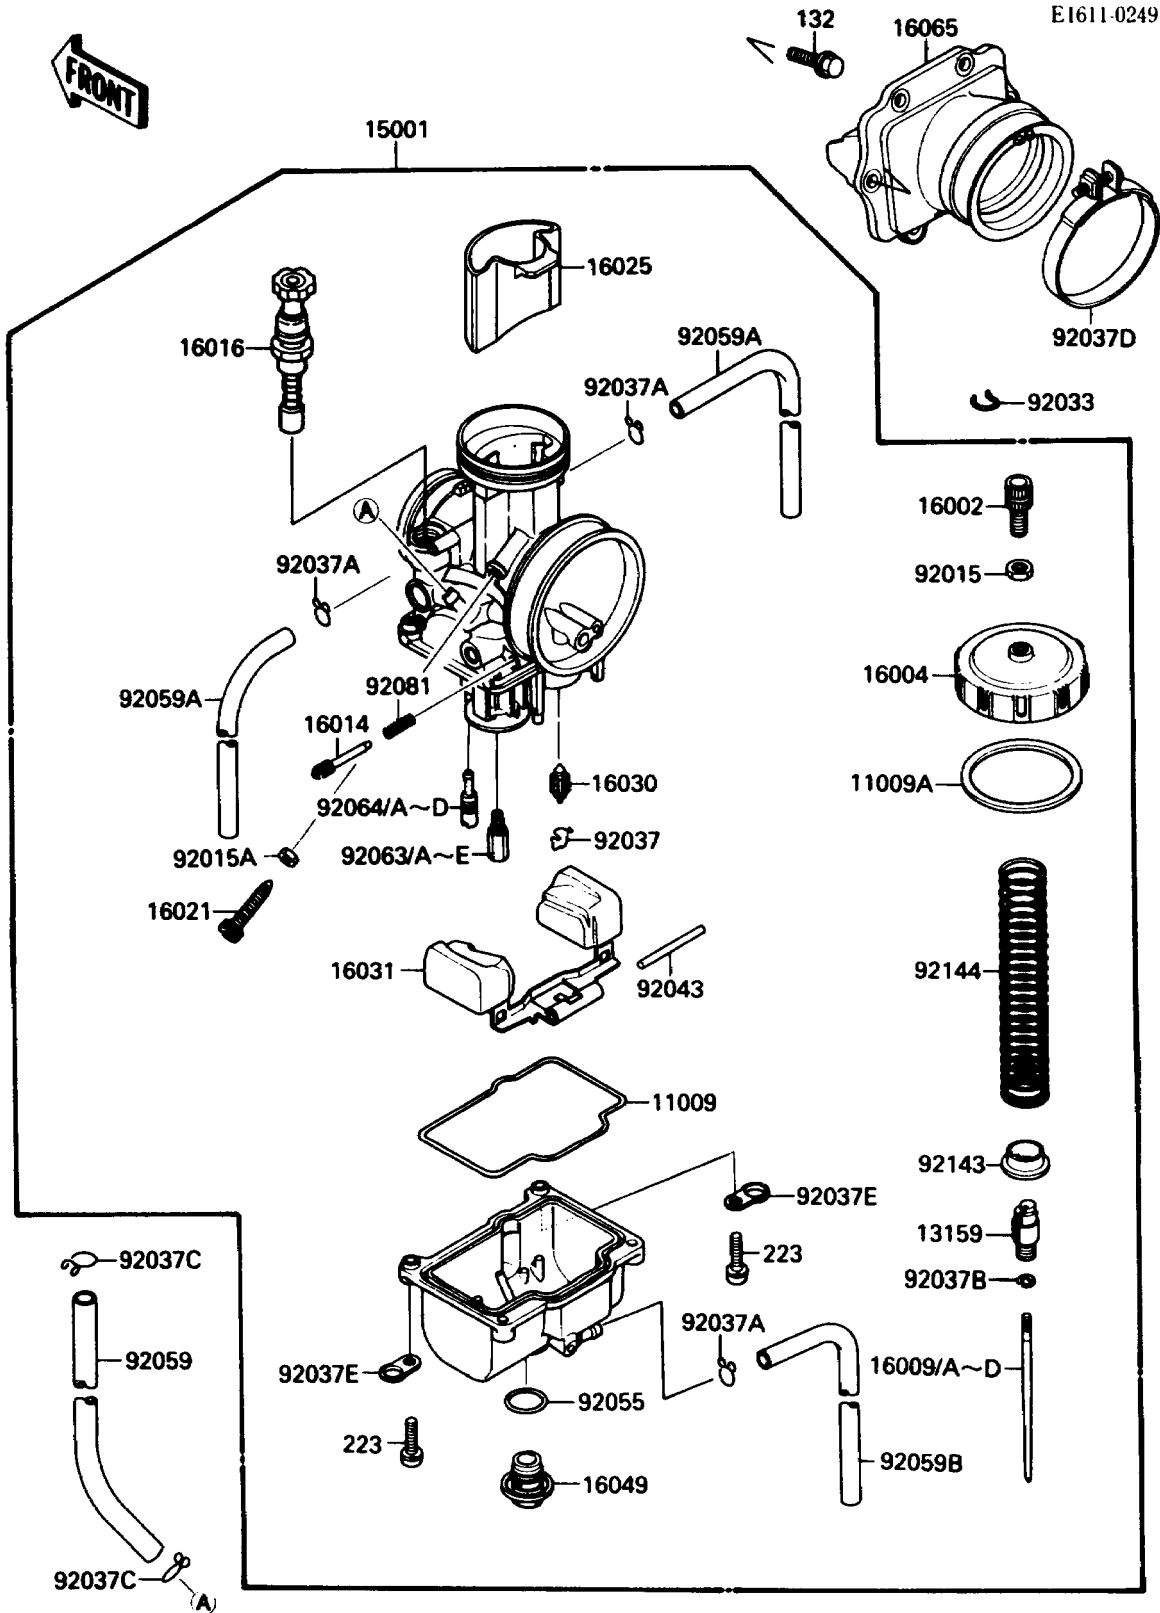

# 1988 KX™ 250 PARTS DIAGRAM

Carburetor

## Carburetor

ITEM NAME	PART NUMBER	QUANTITY
GASKET,FLOAT CHAMBER (Ref # 11009)	11009-1716	1
GASKET,CHAMBER CAP (Ref # 11009A)	11009-1717	1
CONNECTOR,THROTTLE CABLE (Ref # 13159)	13159-1060	1
CARBURETOR-ASSY (Ref # 15001)	15001-1398	1
ADJUSTER-CABLE (Ref # 16002)	16002-1056	1
CAP-CHAMBER,MIXING (Ref # 16004)	16004-1061	1
NEEDLE-JET,R1366J (Ref # 16009)	16009-1406	1
NEEDLE-JET,R1367J (Ref # 16009A)	16009-1407	1
NEEDLE-JET,R1368J (Ref # 16009B)	16009-1408	1
NEEDLE-JET,R1369J (Ref # 16009C)	16009-1409	1
NEEDLE-JET,R1370J (Ref # 16009D)	16009-1410	1
SCREW-PILOT AIR (Ref # 16014)	16014-1058	1
PLUNGER,STARTER (Ref # 16016)	16016-1075	1
SCREW-THROTTLE STOP (Ref # 16021)	16021-1124	1
VALVE-THROTTLE,CA7 (Ref # 16025)	16025-1151	1
VALVE-FLOAT (Ref # 16030)	16030-1057	1
FLOAT (Ref # 16031)	16031-1067	1
COVER-MAIN JET (Ref # 16049)	16049-1051	1
HOLDER-CARBURETOR (Ref # 16065)	16065-1168	1
NUT,CABLE ADJUST LOCK (Ref # 92015)	92015-1574	1
NUT,THROTTLE STOP SCREW (Ref # 92015A)	92015-1707	1
RING-SNAP (Ref # 92033)	92036-018	1
CLAMP,FLOAT VALVE (Ref # 92037)	16044-007	1
CLAMP,TUBE (Ref # 92037A)	92037-1396	3
CLAMP,JET NEEDLE (Ref # 92037B)	92037-1401	1
CLAMP,TUBE (Ref # 92037C)	92037-147	2
CLAMP,55MM (Ref # 92037D)	92037-1486	1
CLAMP,HOSE (Ref # 92037E)	92037-1969	2
PIN,FLOAT (Ref # 92043)	92043-1207	1