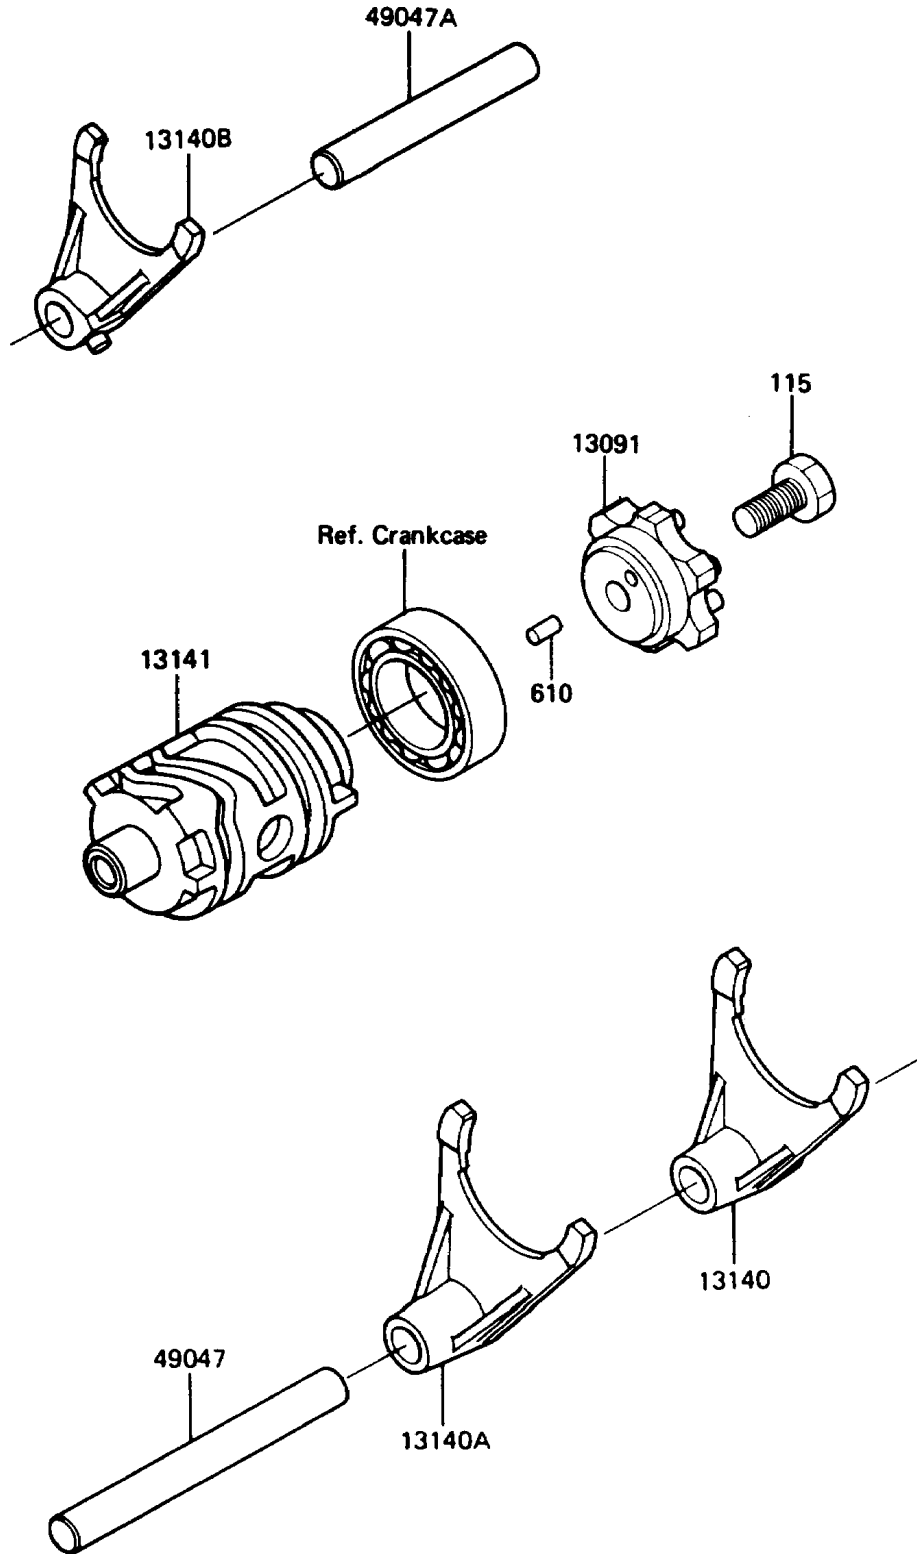

1988 KX™ 250 PARTS DIAGRAM

Gear Change Drum/Shift Fork(s)

E1362-0119

1988 KX™ 250 PARTS LIST

Gear Change Drum/Shift Fork(s)

ITEM NAME	PART NUMBER	QUANTITY
HOLDER,CHANGE DRUM (Ref # 13091)	13091-1555	1
FORK-SHIFT,LOW (Ref # 13140)	13140-1071	1
FORK-SHIFT,2ND&3RD (Ref # 13140A)	13140-1072	1
FORK-SHIFT,4TH&TOP (Ref # 13140B)	13140-1073	1
DRUM-CHANGE (Ref # 13141)	13141-1069	1
ROD-SHIFT,10X90 (Ref # 49047)	49047-1009	1
ROD-SHIFT,10X65 (Ref # 49047A)	49047-1011	1
BOLT-SMALL-UPSET,8X18 (Ref # 115)	115G0818	1
ROLLER,4X8 (Ref # 610)	610A0408	1