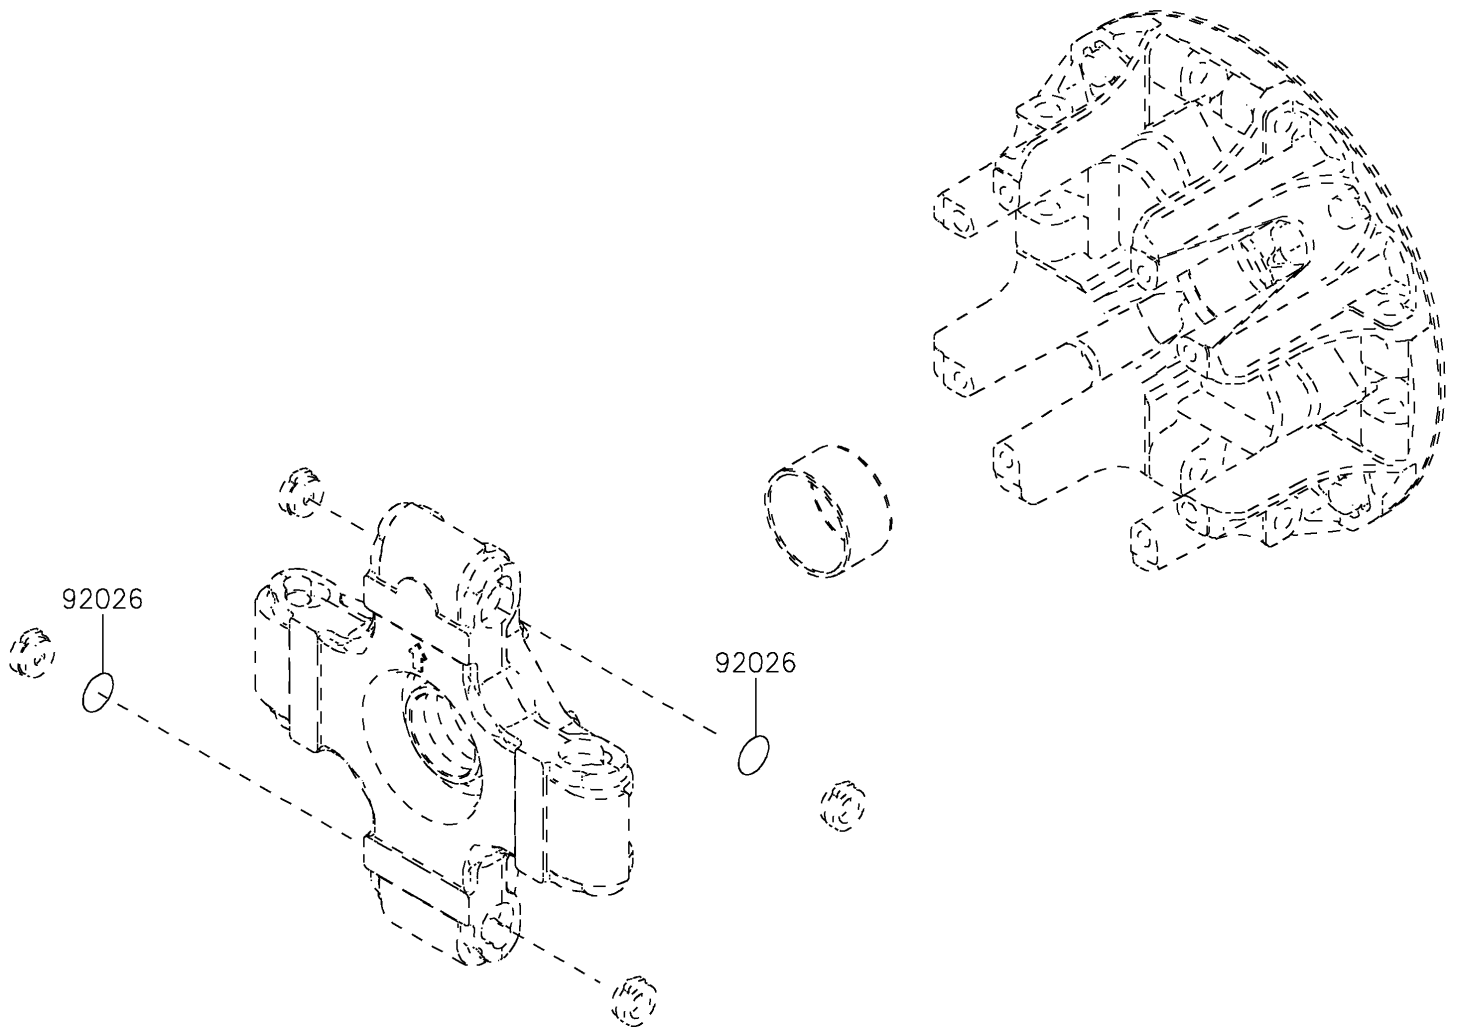

2021 MULE PRO-DXT™ DIESEL PARTS DIAGRAM

Optional Parts

F2890

(Ref. Drive Converter)

2021 MULE PRO-DXT™ DIESEL PARTS LIST

Optional Parts

ITEM NAME	PART NUMBER	QUANTITY
SPACER,T=0.1 (Ref # 92026)	92026-0038	2