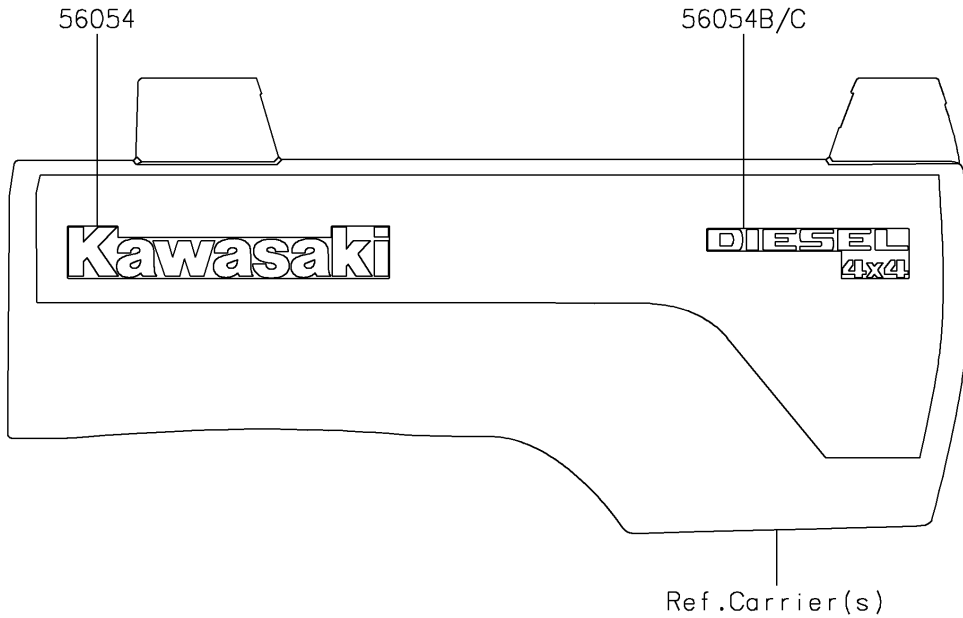

2021 MULE PRO-DXT™ DIESEL PARTS DIAGRAM

Decals

F2861

2021 MULE PRO-DXT™ DIESEL PARTS LIST

Decals

ITEM NAME	PART NUMBER	QUANTITY
MARK,CARRIER,KAWASAKI (Ref # 56054)	56054-1530	2
MARK,FR FENDER,MULE PRO-DXT (Ref # 56054A)	56054-1960	2
MARK,RR CARRIER,LH,DIESEL 4X4 (Ref # 56054B)	56054-1961	1
MARK,RR CARRIER,RH,DIESEL 4X4 (Ref # 56054C)	56054-1962	1