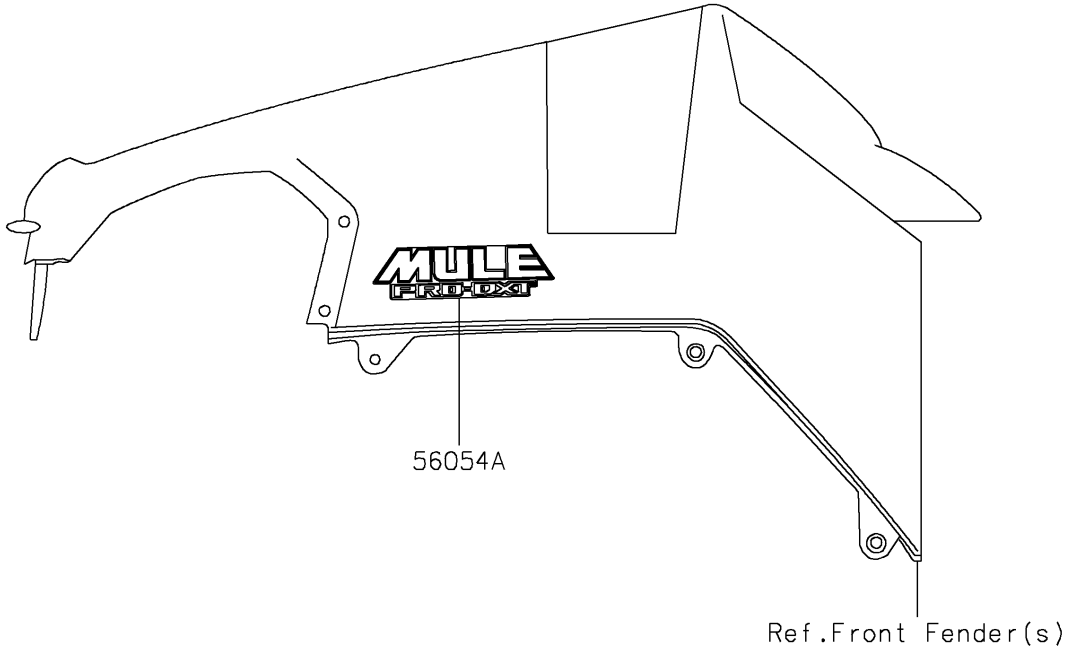

2021 MULE PRO-DXT™ DIESEL PARTS DIAGRAM

Decals

F2861

2021 MULE PRO-DXT™ DIESEL PARTS LIST

Decals

ITEM NAME	PART NUMBER	QUANTITY
MARK,CARRIER,KAWASAKI (Ref # 56054)	56054-1530	2
MARK,FR FENDER,MULE PRO-DXT (Ref # 56054A)	56054-1960	2
MARK,RR CARRIER,LH,DIESEL 4X4 (Ref # 56054B)	56054-1961	1
MARK,RR CARRIER,RH,DIESEL 4X4 (Ref # 56054C)	56054-1962	1