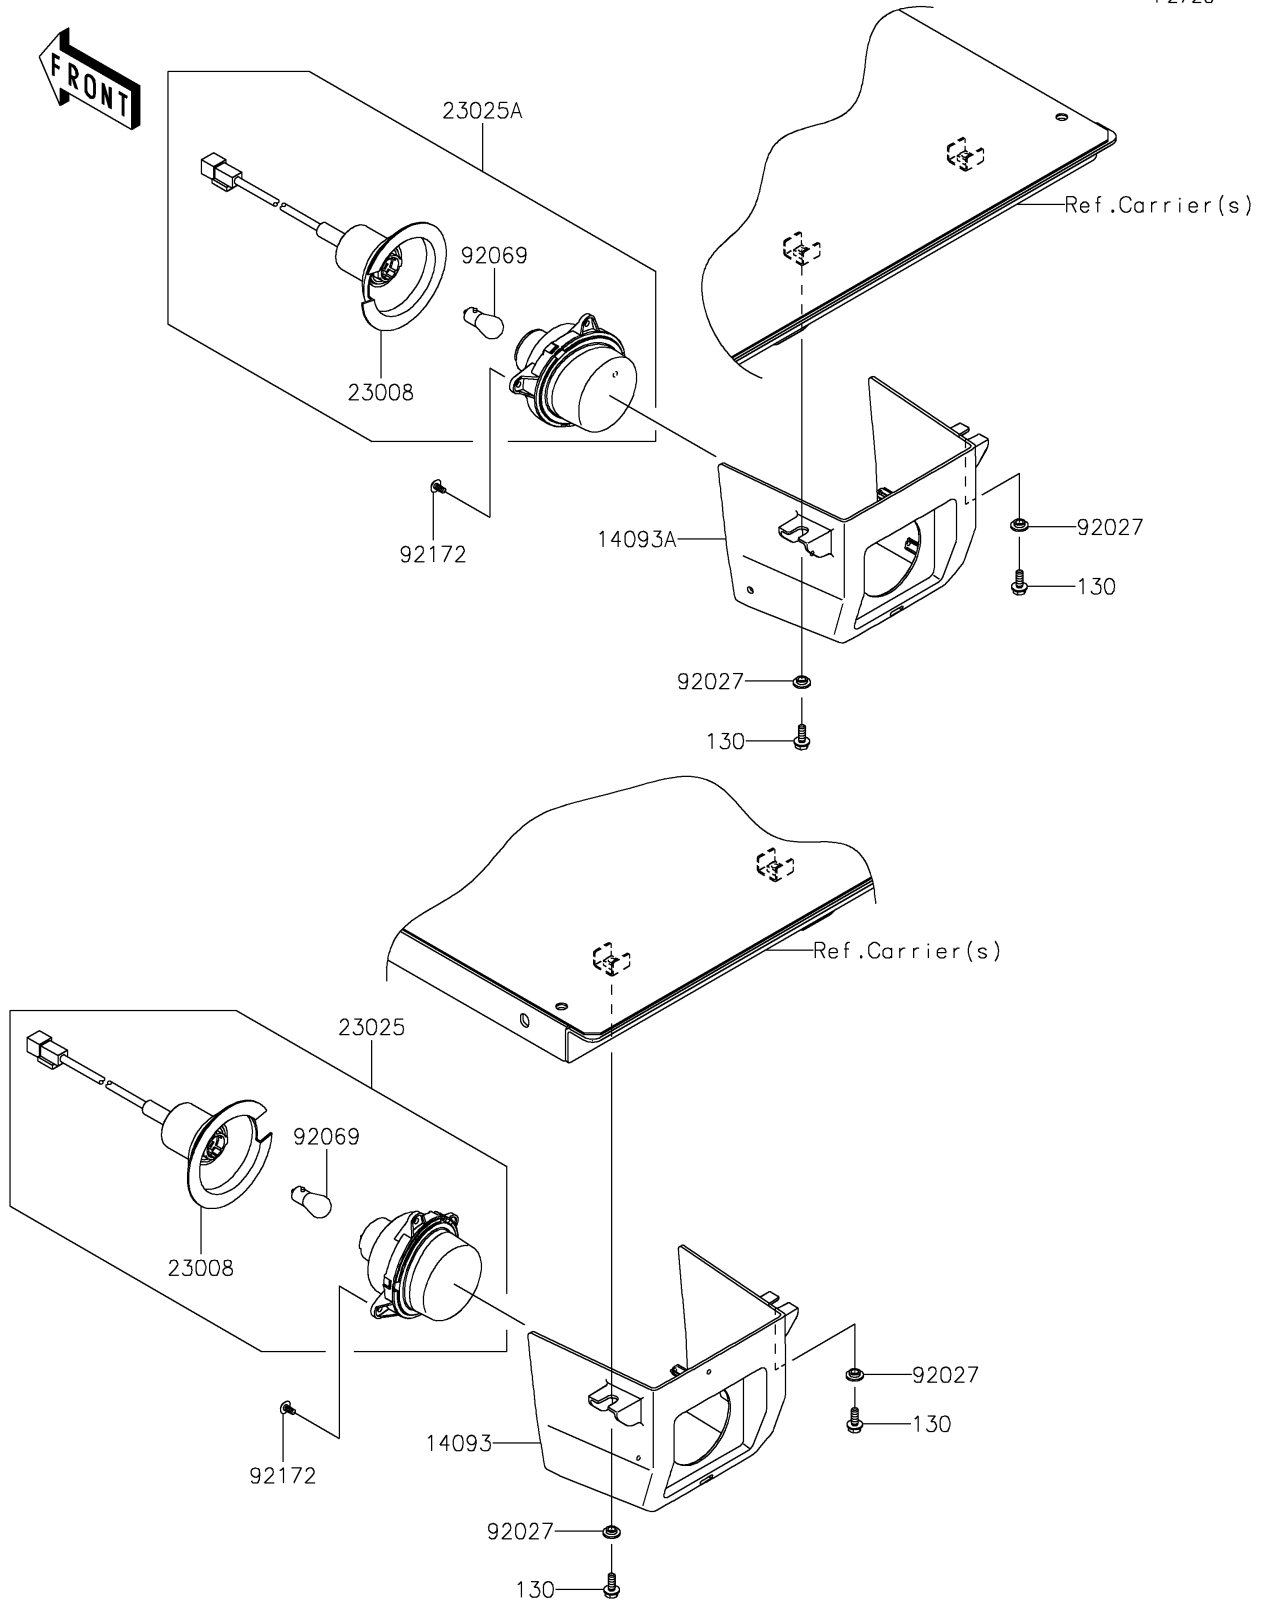

2021 MULE PRO-DXT™ DIESEL PARTS DIAGRAM

Taillight(s)

F2720

2021 MULE PRO-DXT™ DIESEL PARTS LIST

Taillight(s)

ITEM NAME	PART NUMBER	QUANTITY
BOLT-FLANGED,6X16 (Ref # 130)	130CA0616	4
COVER,TAIL LAMP,LH (Ref # 14093)	14093-0580	1
COVER,TAIL LAMP,RH (Ref # 14093A)	14093-0581	1
SOCKET-ASSY (Ref # 23008)	23008-0162	2
LAMP-TAIL,LH (Ref # 23025)	23025-0334	1
LAMP-TAIL,RH (Ref # 23025A)	23025-0341	1
COLLAR,L=4.6 (Ref # 92027)	92027-1168	4
BULB,12V 21/5W (Ref # 92069)	92069-0072	2
SCREW,TAPPING,5X10 (Ref # 92172)	92172-0262	6