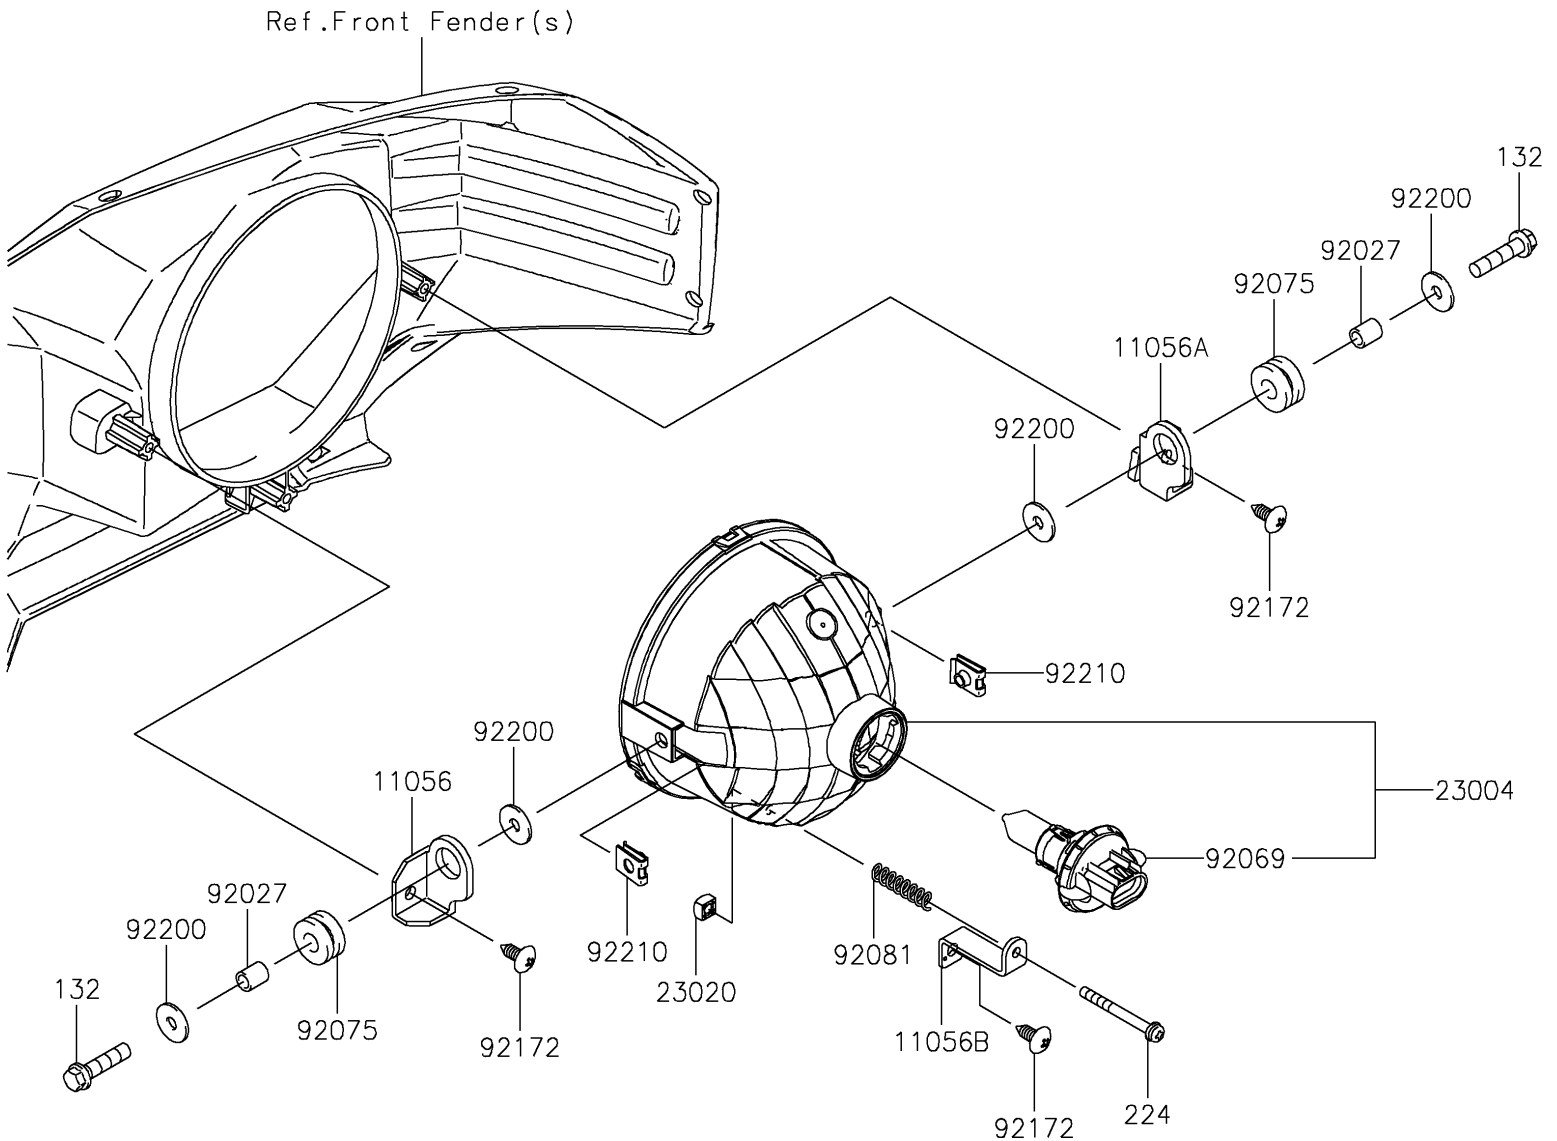

# 2021 MULE PRO-DXT™ DIESEL PARTS DIAGRAM

Headlight(s)

F2710

## 2021 MULE PRO-DXT™ DIESEL PARTS LIST

### Headlight(s)

ITEM NAME	PART NUMBER	QUANTITY
BRACKET,LH (Ref # 11056)	11056-2931	2
BRACKET,RH (Ref # 11056A)	11056-2932	2
BRACKET (Ref # 11056B)	11056-2933	2
BOLT-FLANGED-SMALL,6X25 (Ref # 132)	132BA0625	4
SCREW-PAN-WP-CROS (Ref # 224)	224AA0440	2
LAMP-HEAD (Ref # 23004)	23004-0387	2
NUT,4MM,FOCUS ADJUST (Ref # 23020)	23020-018	2
COLLAR,6.8X10X12 (Ref # 92027)	92027-162	4
BULB,12V 60/55W,H13 (Ref # 92069)	92069-0105	2
DAMPER,10X24X12 (Ref # 92075)	92075-1690	4
SPRING,FOCUS ADJUST (Ref # 92081)	92081-1896	2
SCREW,6X16 (Ref # 92172)	92172-0284	6
WASHER,6.5X20X1.6 (Ref # 92200)	92200-0283	8
NUT (Ref # 92210)	92210-1125	4