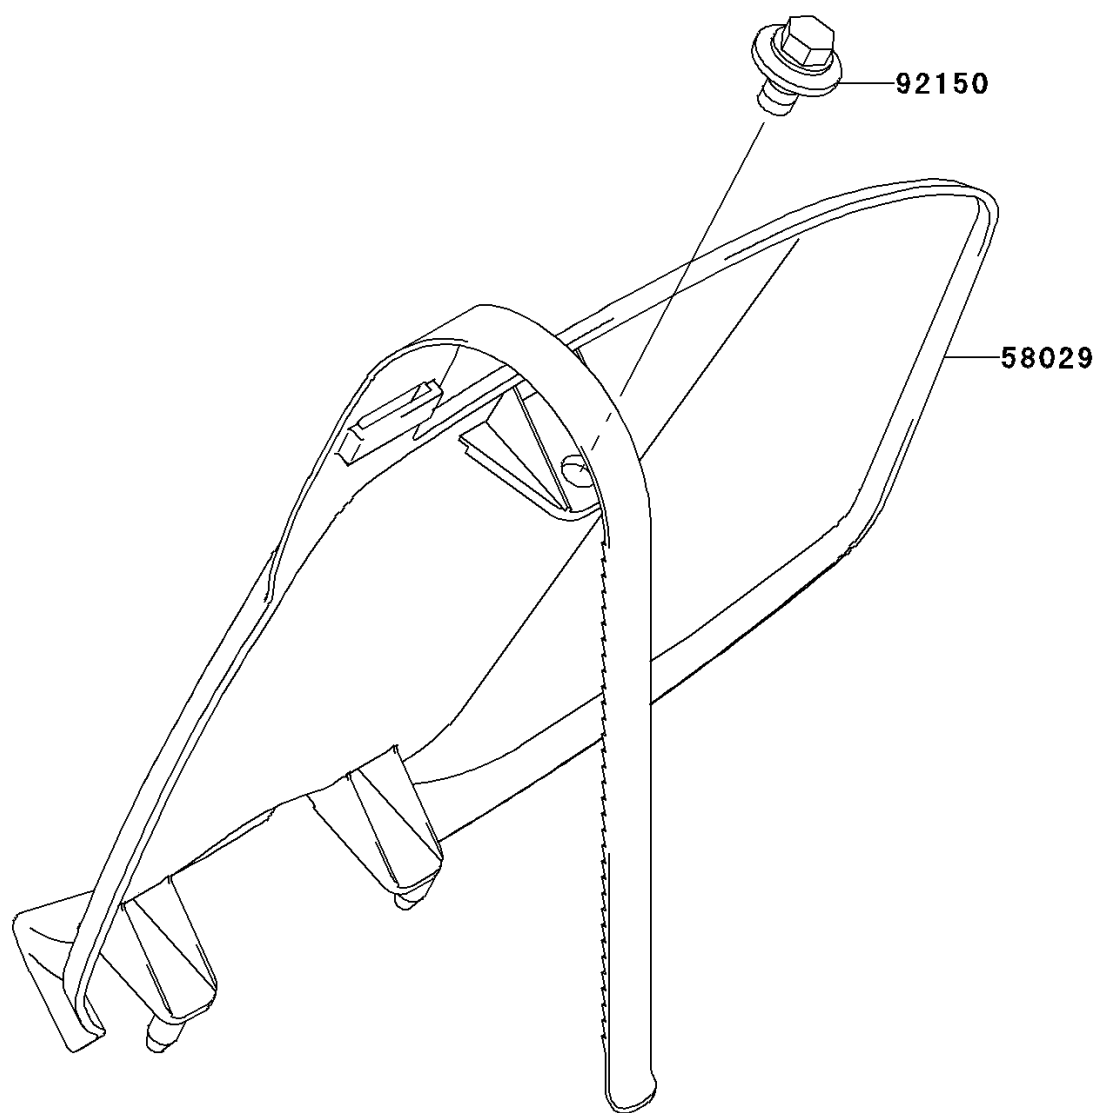

2004 KX125 PARTS DIAGRAM

Accessory

F2910

2004 KX125 PARTS LIST

Accessory

| ITEM NAME | PART NUMBER | QUANTITY |
|------------------------------------|----------------|----------|
| PLATE-NUMBER,S.WHITE (Ref # 58029) | 58029-0002-266 | 1 |
| BOLT,6X12 (Ref # 92150) | 92150-1435 | 1 |