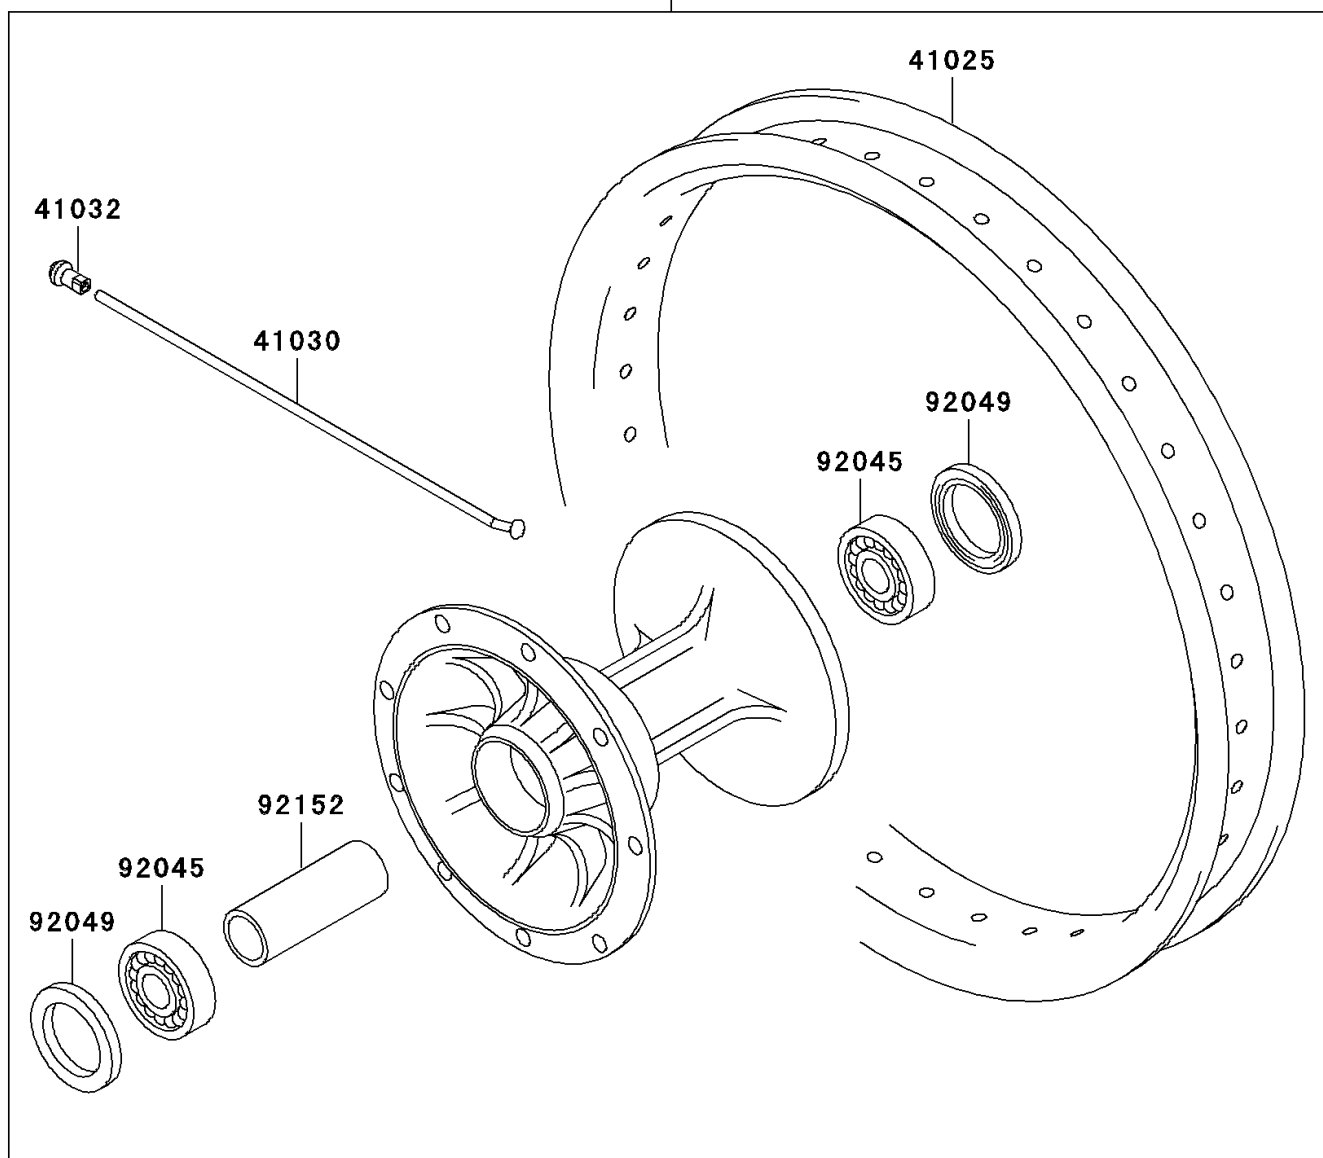

2004 KX125 PARTS DIAGRAM

Optional Parts(20in Front Wheel)

F2890

41024

41090

2004 KX125 PARTS LIST

Optional Parts(20in Front Wheel)

ITEM NAME	PART NUMBER	QUANTITY
STOPPER-RIM,1.85-M(DUNLOP) (Ref # 41024)	41024-011	1
RIM,FR,1.85X20 (Ref # 41025)	41025-1411	1
SPOKE-OUTER,FR,217.5MMX170D (Ref # 41030)	41030-1172	1
NIPPLE-SPOKE,ALUMINIUM (Ref # 41032)	41032-1086	1
WHEEL,FR,1.85X20,ALUM NIPPLE (Ref # 41090)	41090-1154	1
BEARING-BALL,69042RS (Ref # 92045)	92045-1284	1
SEAL-OIL,BJNC-2 25X37X5 (Ref # 92049)	92049-1403	1
COLLAR,FRONT BRAKE DRUM,L=72 (Ref # 92152)	92152-1472	1