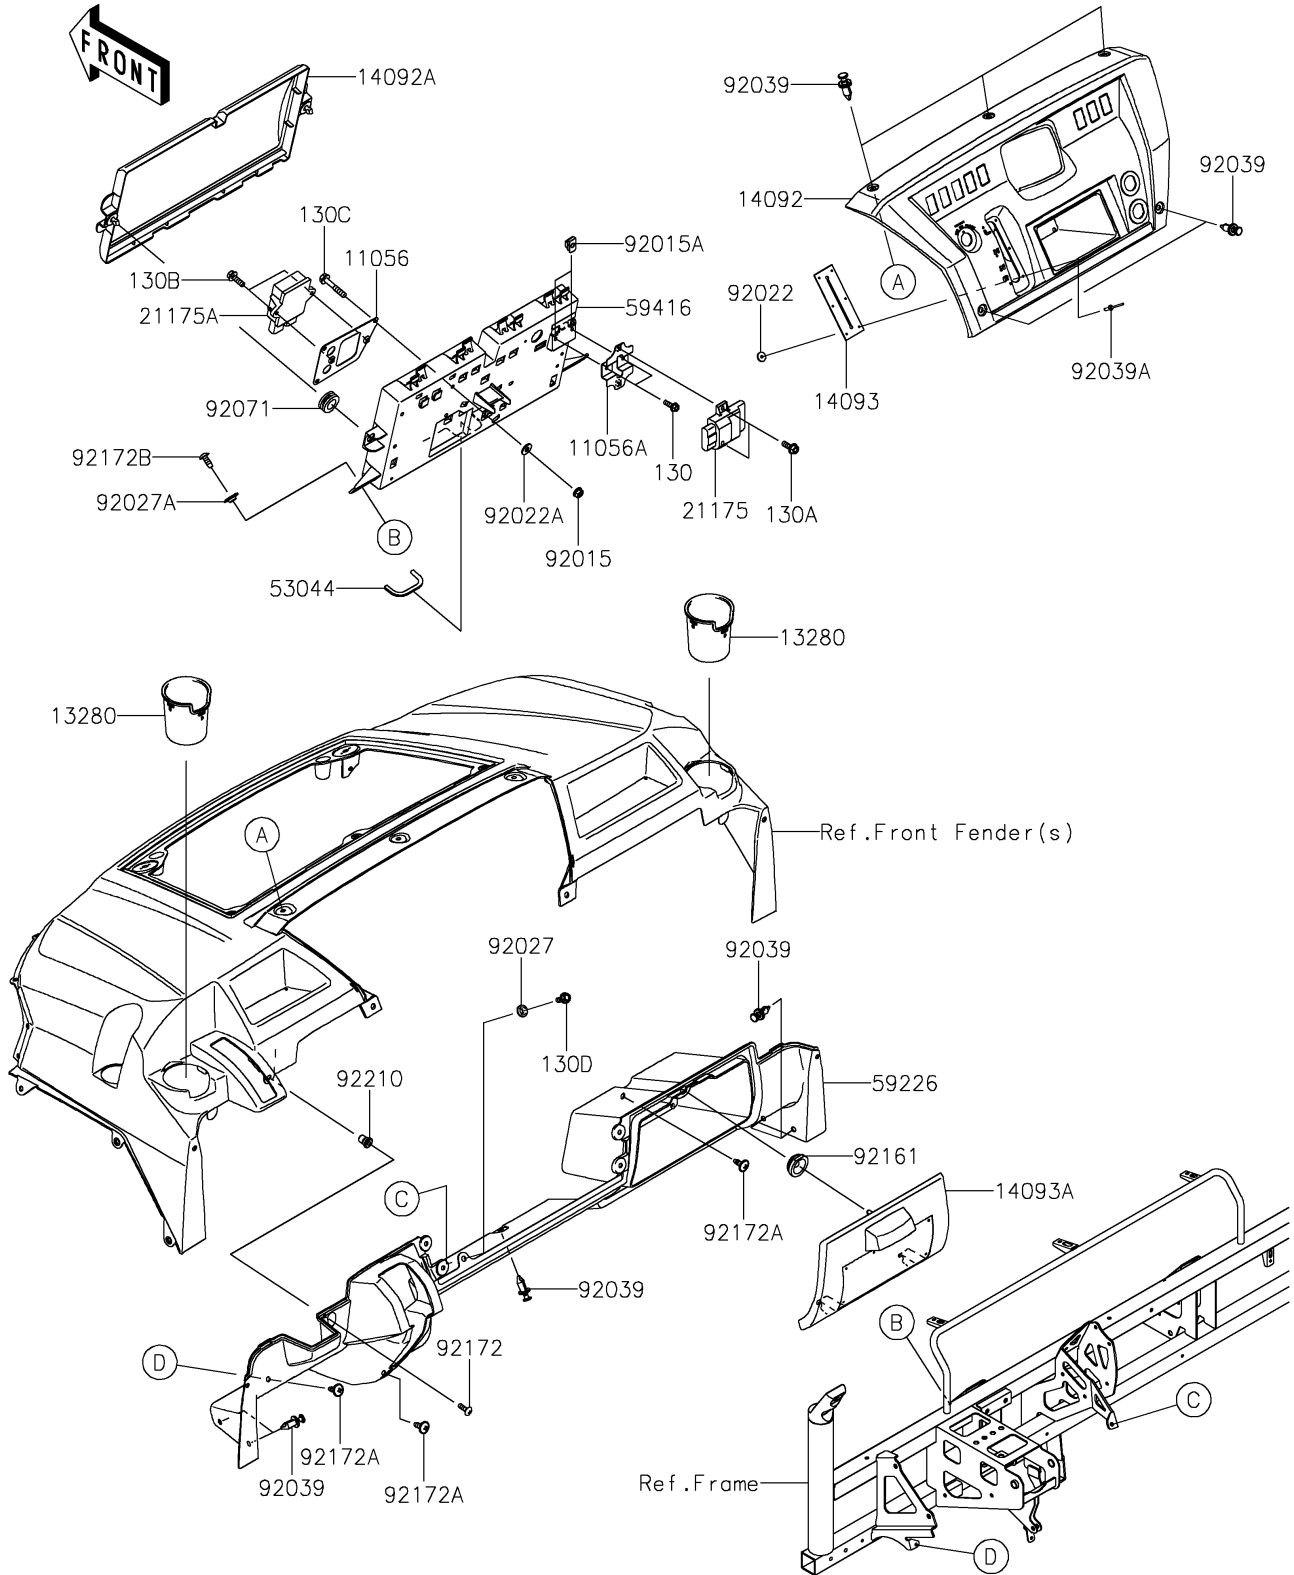

# 2021 MULE PRO-DXT™ DIESEL PARTS DIAGRAM

## Front Box

F2135

### Front Box

ITEM NAME	PART NUMBER	QUANTITY
BRACKET,SOLENOID (Ref # 11056)	11056-7476	1
BRACKET,CONTROLLER (Ref # 11056A)	11056-7477	1
BOLT-FLANGED,5X16 (Ref # 130)	130BA0516	2
BOLT-FLANGED,6X16 (Ref # 130A)	130BA0616	2
BOLT-FLANGED,6X18 (Ref # 130B)	130BA0618	2
BOLT-FLANGED,6X35 (Ref # 130C)	130BA0635	3
BOLT-FLANGED,6X16 (Ref # 130D)	130CA0616	1
HOLDER,CUP (Ref # 13280)	13280-0774	2
COVER,DASHBOARD (Ref # 14092)	14092-1192	1
COVER,ELECTRIC BOX (Ref # 14092A)	14092-1197	1
COVER,SHIFT LEVER (Ref # 14093)	14093-0146	1
COVER,GLOVE BOX (Ref # 14093A)	14093-1061	1
ECU,VEHICLE CONTROLLER(DRIVE) (Ref # 21175)	21175-1105	1
ECU,AIR PRESSURE SENSOR(FUEL) (Ref # 21175A)	21175-1113	1
TRIM (Ref # 53044)	53044-0572	1
PANEL-CONTROL (Ref # 59226)	59226-0042	1
CASE-ELECTRIC (Ref # 59416)	59416-0025	1
NUT,FLANGED,6MM (Ref # 92015)	92015-1367	3
NUT,5MM (Ref # 92015A)	92015-1627	2
WASHER,3.3X12X1.2 (Ref # 92022)	92022-1407	6
WASHER (Ref # 92022A)	92022-2247	3
COLLAR,L=4.6 (Ref # 92027)	92027-1168	1
COLLAR,L=5.1 (Ref # 92027A)	92027-1260	2
RIVET (Ref # 92039)	92039-0776	10
RIVET (Ref # 92039A)	92039-1231	6
GROMMET (Ref # 92071)	92071-1131	2
DAMPER,7.8X30X11 (Ref # 92161)	92161-1953	1
SCREW,5MM (Ref # 92172)	92172-0292	1
SCREW,6X16 (Ref # 92172A)	92172-0711	3

### Front Box

ITEM NAME	PART NUMBER	QUANTITY
SCREW,TAPPING,6X16 (Ref # 92172B)	92172-0739	2
NUT,WELL,5MM (Ref # 92210)	92210-0370	1