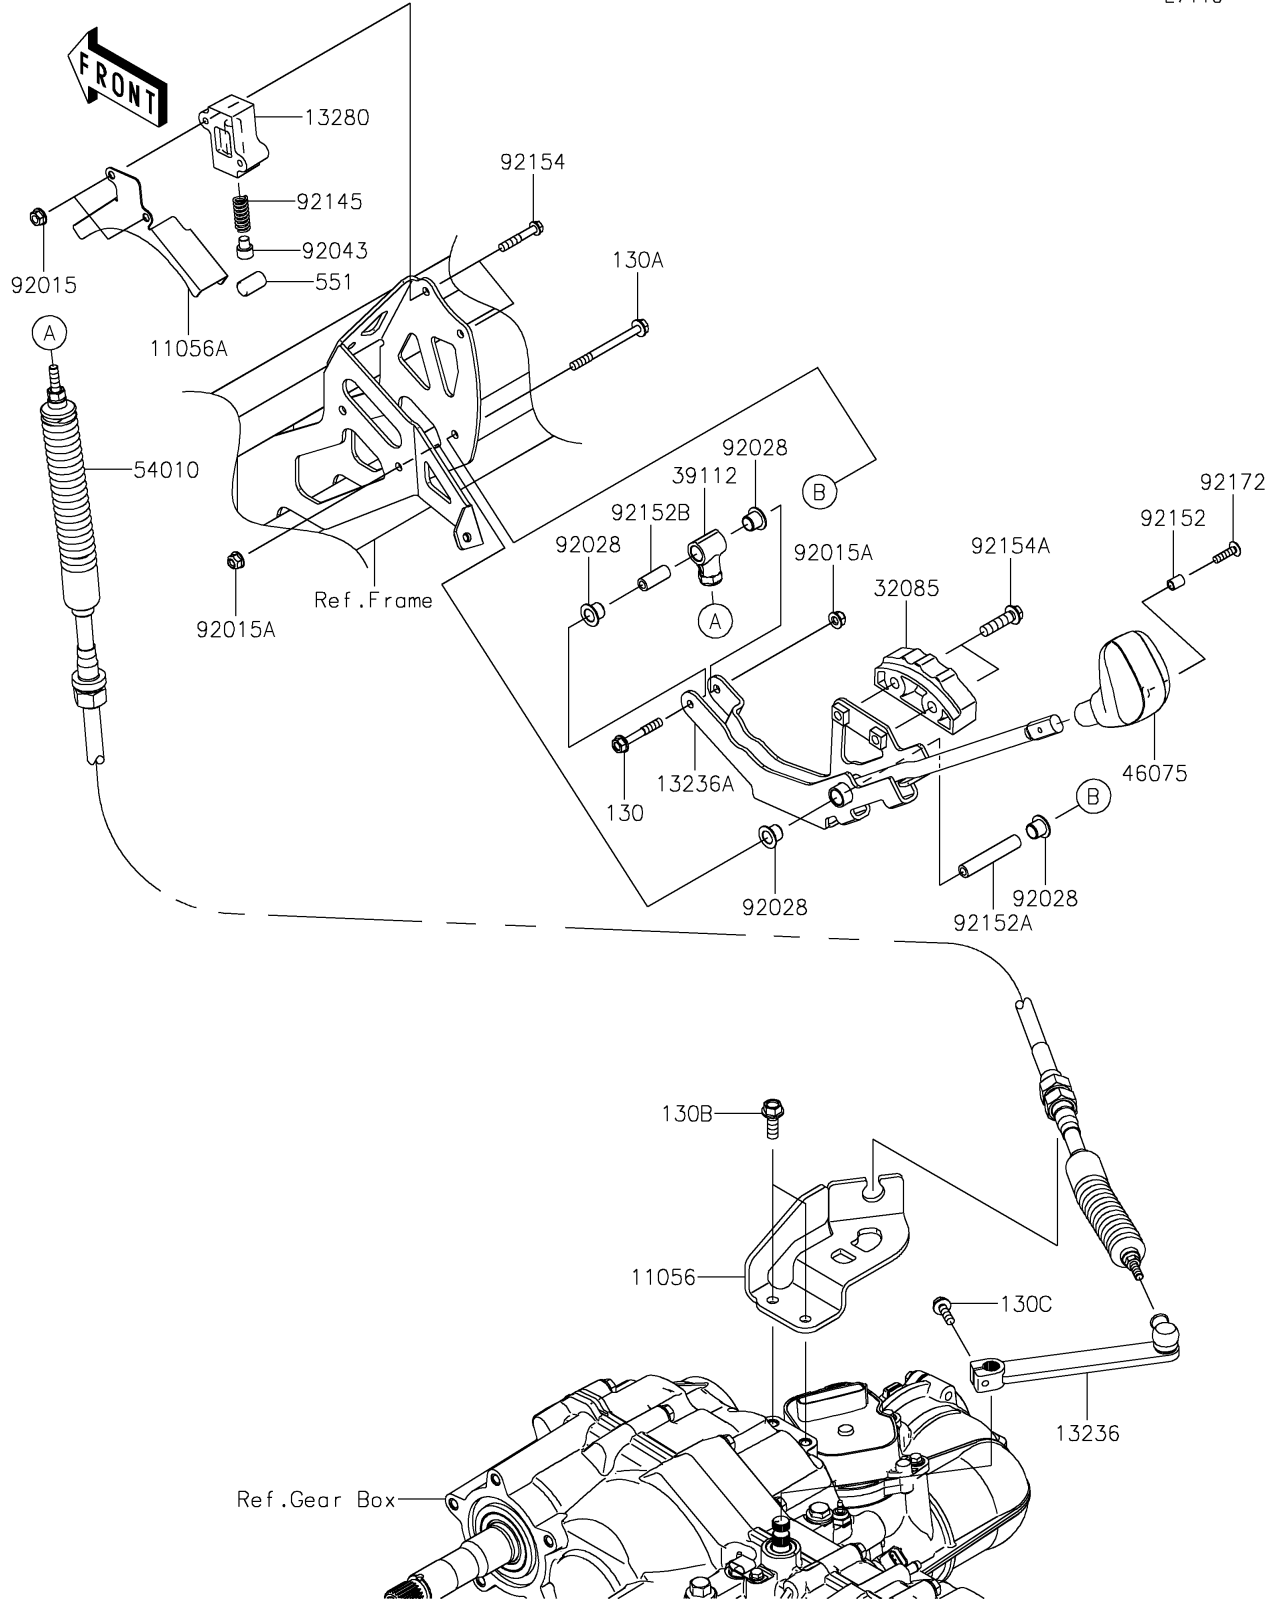

# 2021 MULE PRO-DXT™ DIESEL PARTS DIAGRAM

Control

E7110

## 2021 MULE PRO-DXT™ DIESEL PARTS LIST

### Control

ITEM NAME	PART NUMBER	QUANTITY
BRACKET,T/M SIDE (Ref # 11056)	11056-2946	1
BRACKET,DUST COVER (Ref # 11056A)	11056-7274	1
BOLT-FLANGED,6X40 (Ref # 130)	130BA0640	1
BOLT-FLANGED,6X70 (Ref # 130A)	130BA0670	1
BOLT-FLANGED,8X22 (Ref # 130B)	130BA0822	2
BOLT-FLANGED,6X20 (Ref # 130C)	130CA0620	1
LEVER-COMP,T/M SIDE (Ref # 13236)	13236-0747	1
LEVER-COMP,SHIFT (Ref # 13236A)	13236-0748	1
HOLDER (Ref # 13280)	13280-0776	1
STOPPER (Ref # 32085)	32085-0748	1
RODEND-TIE (Ref # 39112)	39112-0020	1
GRIP (Ref # 46075)	46075-0569	1
CABLE,SHIFT (Ref # 54010)	54010-0601	1
PIN-DOWEL,12X20 (Ref # 551)	551R1220	1
NUT,FLANGED,6MM (Ref # 92015)	92015-1367	2
NUT,LOCK,FLANGED,6MM (Ref # 92015A)	92015-1675	2
BUSHING (Ref # 92028)	92028-1507	4
PIN (Ref # 92043)	92043-0790	1
SPRING (Ref # 92145)	92145-1578	1
COLLAR,5.6X8X10.5 (Ref # 92152)	92152-1545	1
COLLAR,6X10X56.5 (Ref # 92152A)	92152-1823	1
COLLAR,6X10X25 (Ref # 92152B)	92152-1854	1
BOLT,FLANGED,6X35 (Ref # 92154)	92154-1544	2
BOLT,FLANGED,8X30 (Ref # 92154A)	92154-1907	2
SCREW,5X20 (Ref # 92172)	92172-2081	1