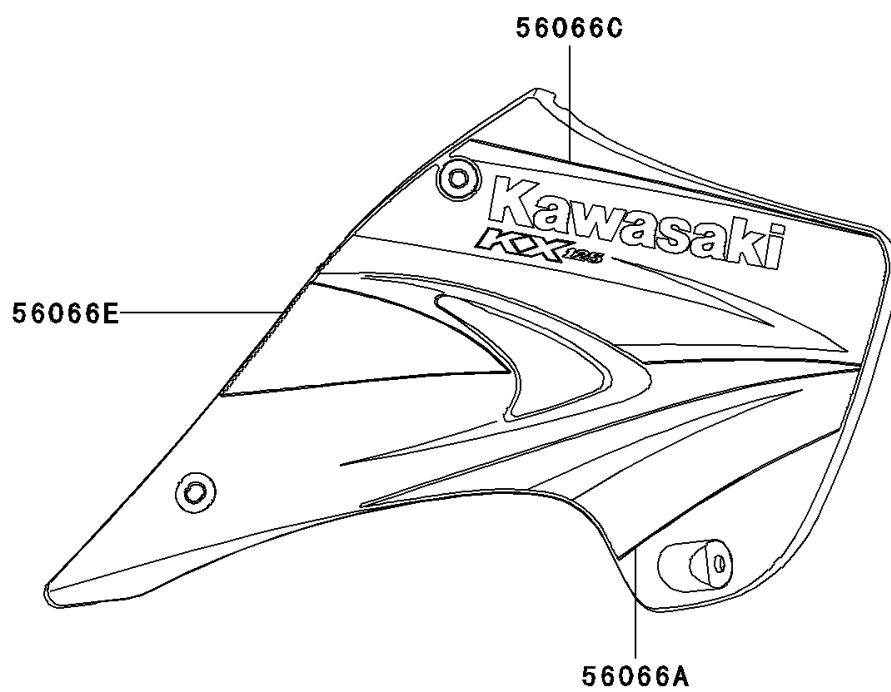

## 2004 KX125 PARTS DIAGRAM

Decals

F2861

## 2004 KX125 PARTS LIST

Decals

ITEM NAME	PART NUMBER	QUANTITY
PATTERN,SHROUD,LWR,LH (Ref # 56066)	56066-0384	1
PATTERN,SHROUD,LWR,RH (Ref # 56066A)	56066-0386	1
PATTERN,SHROUD,UPP,LH (Ref # 56066B)	56066-0387	1
PATTERN,SHROUD,UPP,RH (Ref # 56066C)	56066-0388	1
PATTERN,SHROUD,RR,LH (Ref # 56066D)	56066-0399	1
PATTERN,SHROUD,RR,RH (Ref # 56066E)	56066-0400	1