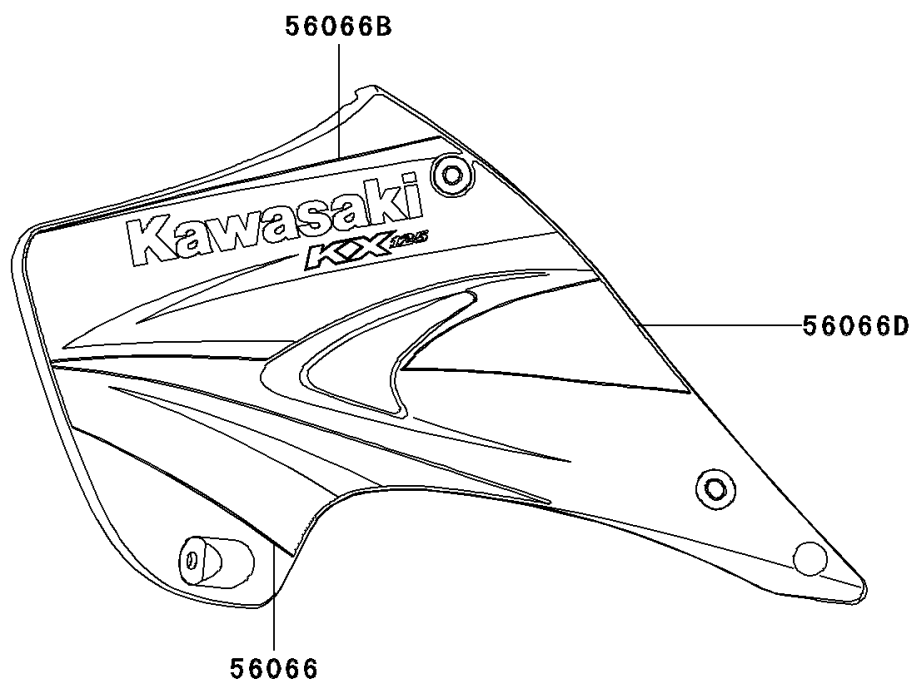

## 2004 KX125 PARTS DIAGRAM

Decals

F2861

## 2004 KX125 PARTS LIST

Decals

ITEM NAME	PART NUMBER	QUANTITY
PATTERN,SHROUD,LWR,LH (Ref # 56066)	56066-0384	1
PATTERN,SHROUD,LWR,RH (Ref # 56066A)	56066-0386	1
PATTERN,SHROUD,UPP,LH (Ref # 56066B)	56066-0387	1
PATTERN,SHROUD,UPP,RH (Ref # 56066C)	56066-0388	1
PATTERN,SHROUD,RR,LH (Ref # 56066D)	56066-0399	1
PATTERN,SHROUD,RR,RH (Ref # 56066E)	56066-0400	1