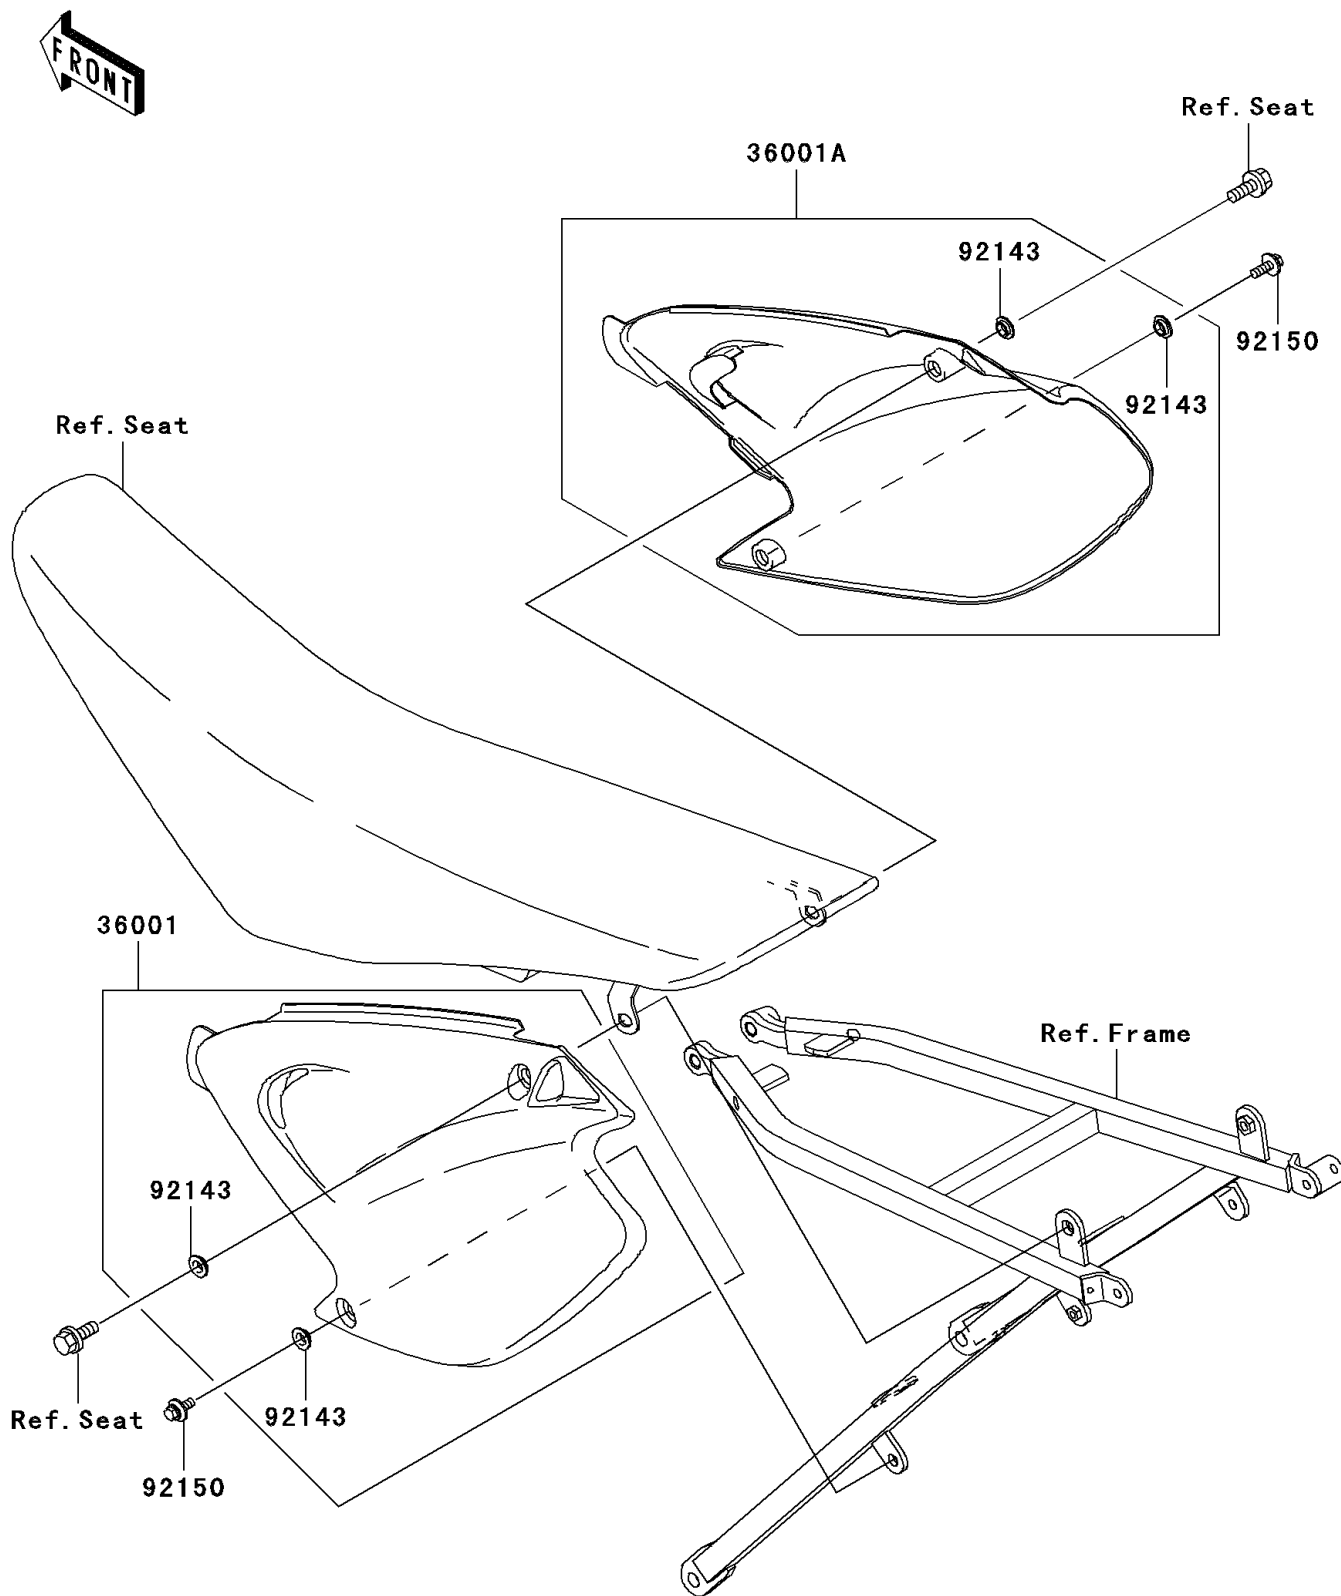

2004 KX125 PARTS DIAGRAM

Side Covers

F2611

2004 KX125 PARTS LIST

Side Covers

ITEM NAME	PART NUMBER	QUANTITY
COVER-SIDE,LH,S.WHITE (Ref # 36001)	36001-1671-266	1
COVER-SIDE,RH,S.WHITE (Ref # 36001A)	36001-1672-266	1
COLLAR (Ref # 92143)	92143-1196	1
BOLT,FLANGED,6X16 (Ref # 92150)	92150-1506	1