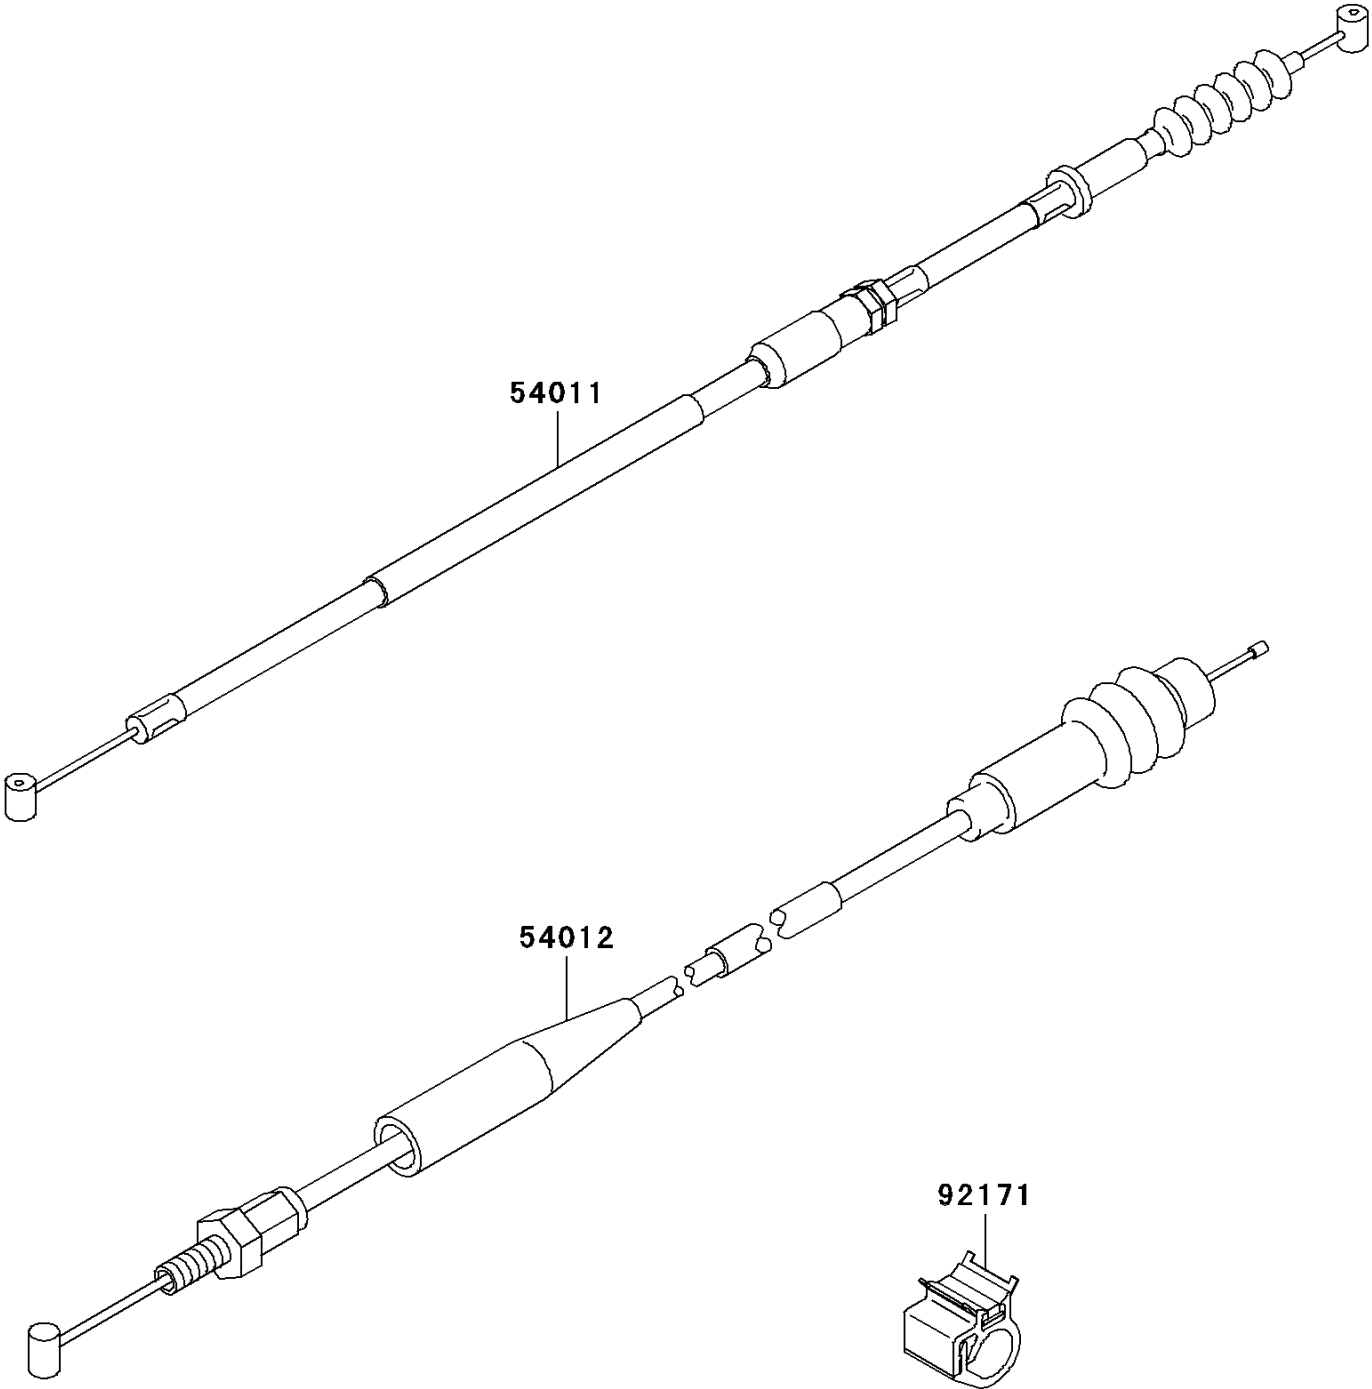

2004 KX125 PARTS DIAGRAM

Cables

F2540

2004 KX125 PARTS LIST

Cables

ITEM NAME	PART NUMBER	QUANTITY
CABLE-CLUTCH (Ref # 54011)	54011-0021	1
CABLE-THROTTLE (Ref # 54012)	54012-0101	1
CLAMP,DIA=10 (Ref # 92171)	92171-1423	1