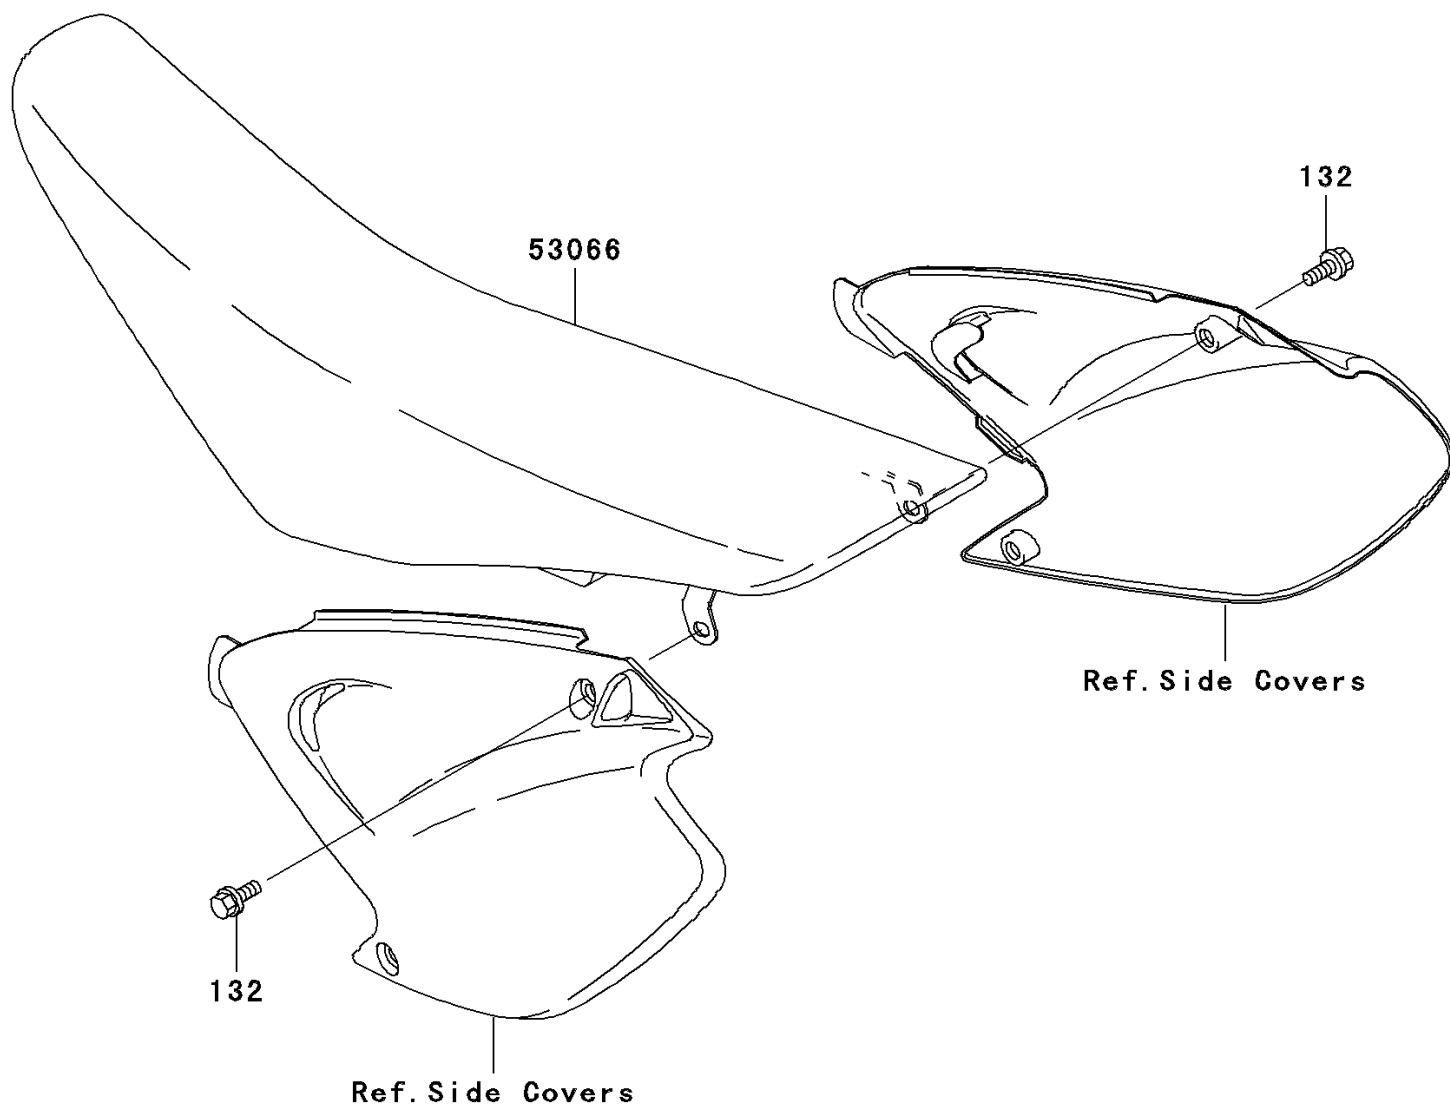

2004 KX125 PARTS DIAGRAM

Seat

F2510

2004 KX125 PARTS LIST

Seat

ITEM NAME	PART NUMBER	QUANTITY
BOLT-FLANGED-SMALL (Ref # 132)	132G0816	1
SEAT-ASSY,HIGH HEIGHT,BLACK (Ref # 53066)	53066-0024-MA	1