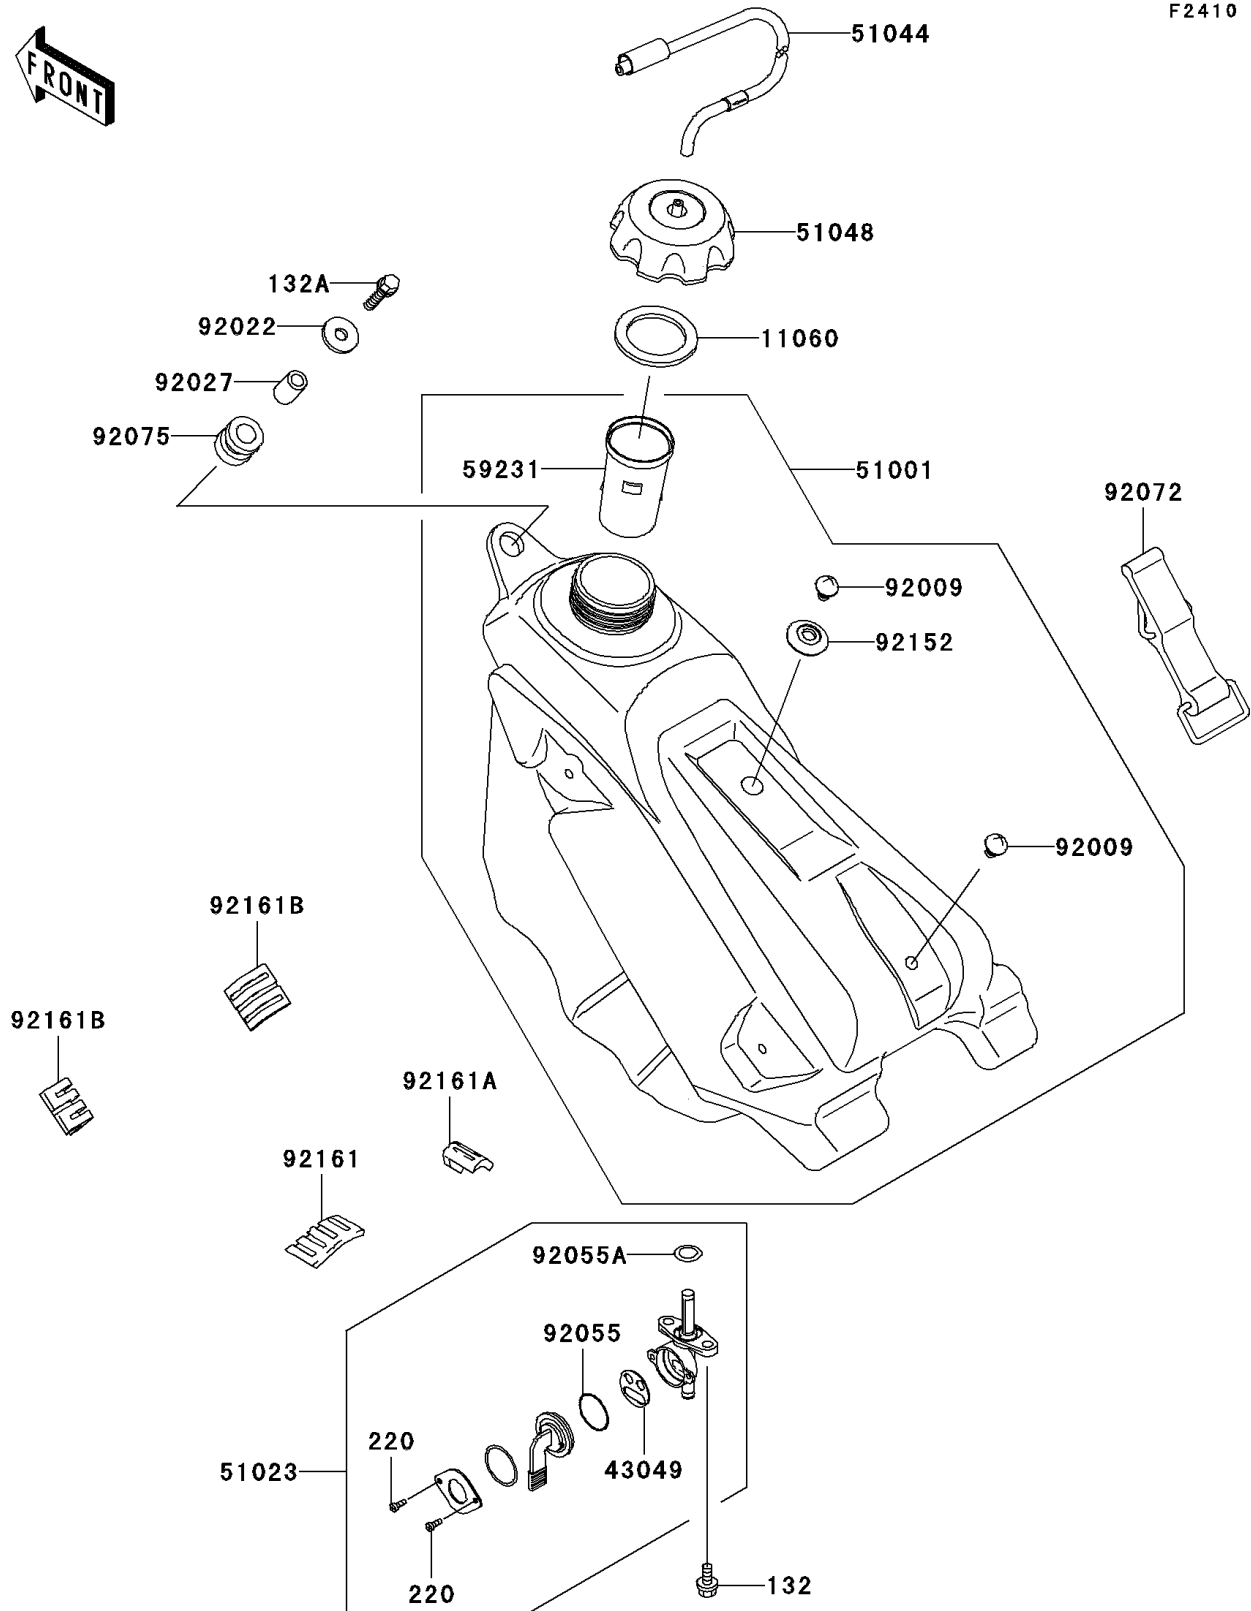

2004 KX125 PARTS DIAGRAM

Fuel Tank

F2410

2004 KX125 PARTS LIST

Fuel Tank

ITEM NAME	PART NUMBER	QUANTITY
BOLT-FLANGED-SMALL (Ref # 132)	132G0612	1
BOLT-FLANGED-SMALL (Ref # 132A)	132G0625	1
SCREW-PAN-CROS (Ref # 220)	220B0308	1
GASKET,FUEL TANK CAP (Ref # 11060)	11060-1340	1
PACKING,TAP VALVE (Ref # 43049)	43049-1091	1
TANK-COMP-FUEL,F.BLACK (Ref # 51001)	51001-0033-6Z	1
TAP-ASSY,FUEL (Ref # 51023)	51023-1395	1
TUBE-ASSY (Ref # 51044)	51044-0005	1
CAP-ASSY-TANK,FUEL (Ref # 51048)	51048-1124	1
FILLER (Ref # 59231)	59231-1096	1
SCREW,6MM (Ref # 92009)	92009-1971	1
WASHER,6.5X24X2 (Ref # 92022)	92022-1690	1
COLLAR,6.8X10X14 (Ref # 92027)	92027-1966	1
RING-O,TAP LEVER (Ref # 92055)	92055-1419	1
RING-O,FUEL TAP PACKING (Ref # 92055A)	92055-1700	1
BAND,FUEL TANK (Ref # 92072)	92072-1229	1
DAMPER (Ref # 92075)	92075-1787	1
COLLAR (Ref # 92152)	92152-1346	1
DAMPER,FUEL TANK,RR (Ref # 92161)	92161-1279	1
DAMPER,FUEL TANK,RR (Ref # 92161A)	92161-1280	1
DAMPER,FUEL TANK,SIDE (Ref # 92161B)	92161-1291	1