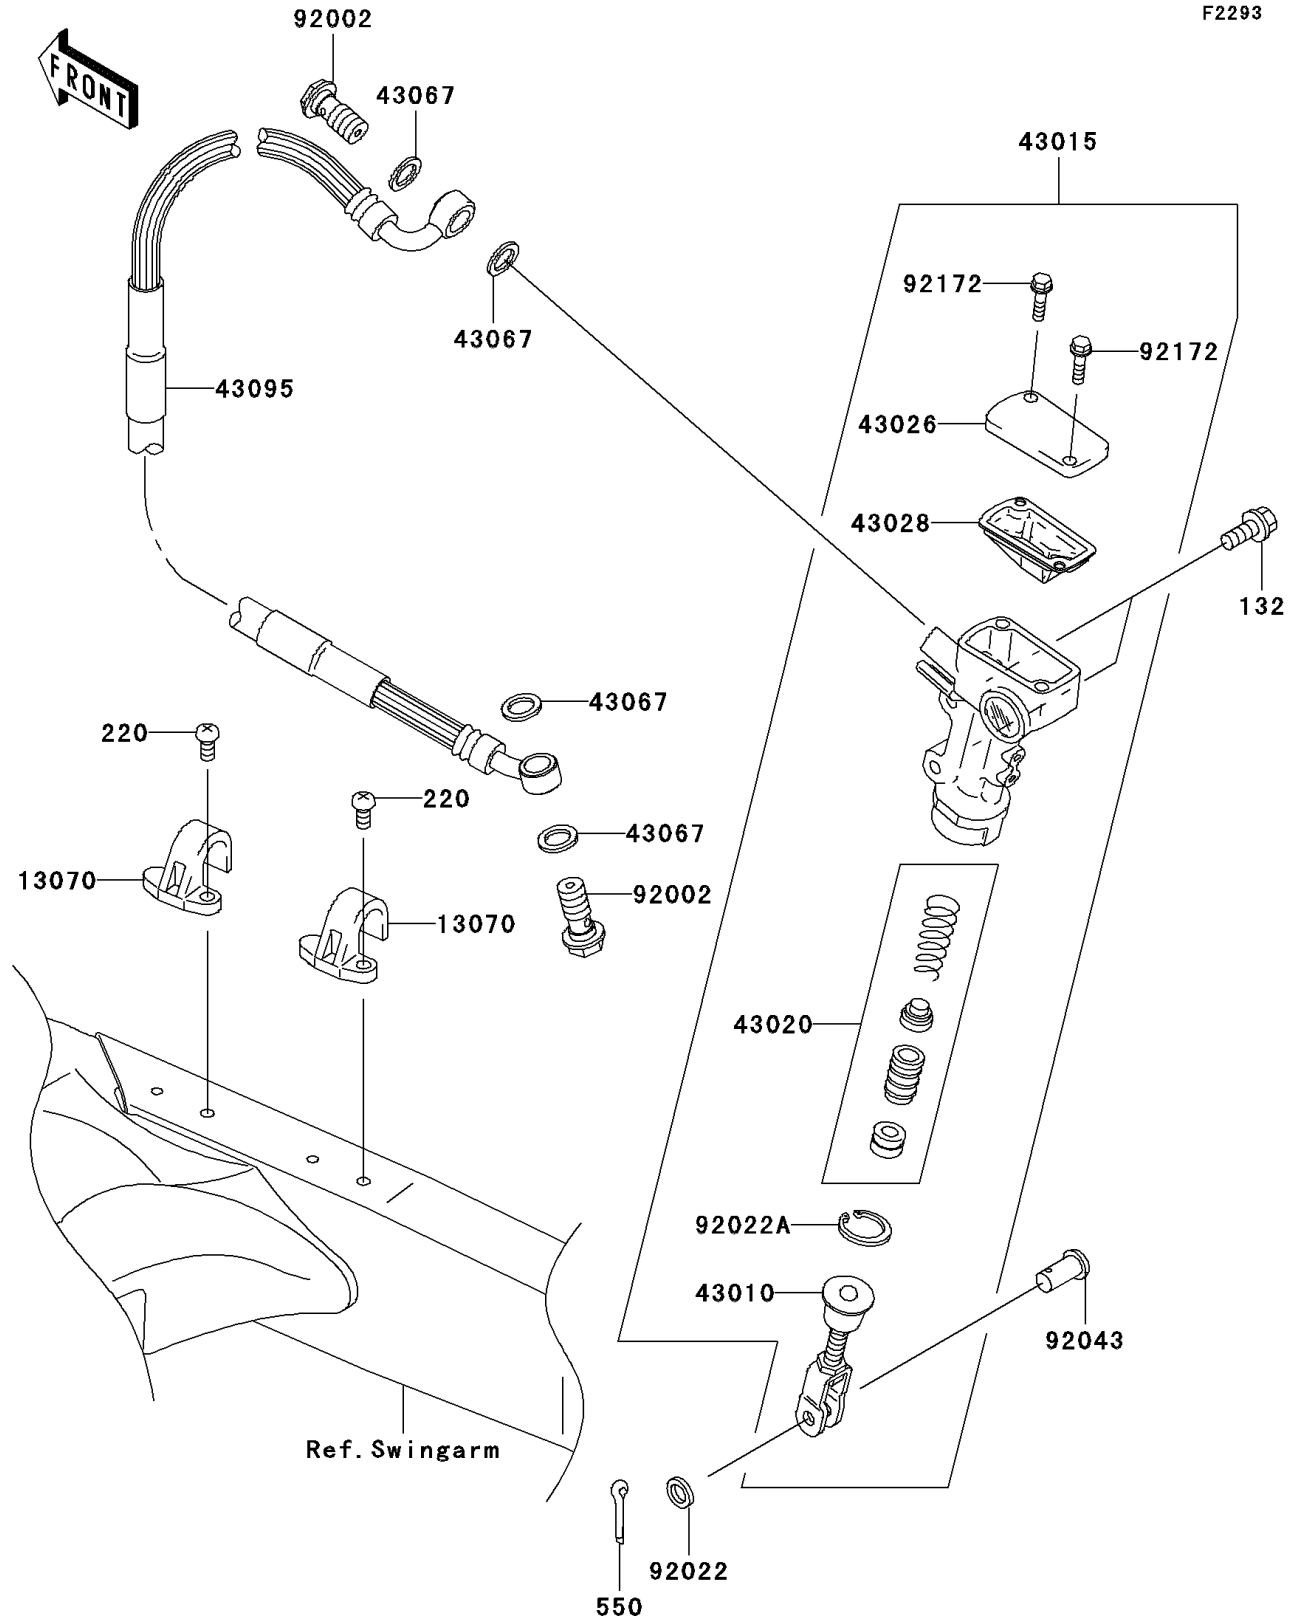

2004 KX125 PARTS DIAGRAM

Rear Master Cylinder

F2293

2004 KX125 PARTS LIST

Rear Master Cylinder

ITEM NAME	PART NUMBER	QUANTITY
BOLT-FLANGED-SMALL (Ref # 132)	132G0614	1
SCREW-PAN-CROS (Ref # 220)	220B0510	1
PIN-COTTER,2.0X15 (Ref # 550)	550D2015	1
GUIDE,BRAKE HOSE (Ref # 13070)	13070-1388	1
ROD-ASSY-BRAKE (Ref # 43010)	43010-0003	1
CYLINDER-ASSY-MASTER,RR (Ref # 43015)	43015-0009	1
PISTON-COMP-BRAKE (Ref # 43020)	43020-1094	1
CAP-BRAKE (Ref # 43026)	43026-1086	1
DIAPHRAGM (Ref # 43028)	43028-1092	1
WASHER,10.5X15X1.5 (Ref # 43067)	43067-001	1
HOSE-BRAKE,RR (Ref # 43095)	43095-0046	1
BOLT,OIL,L=23 (Ref # 92002)	92002-1888	1
WASHER,8.5X13X1 (Ref # 92022)	92022-1028	1
WASHER,CIRCRIP (Ref # 92022A)	92022-1601	1
PIN (Ref # 92043)	92043-0004	1
SCREW (Ref # 92172)	92172-1064	1