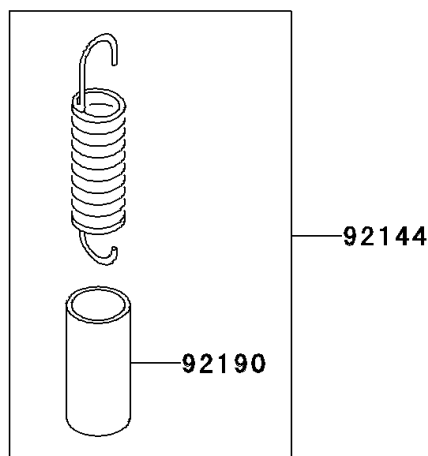

2004 KX125

PARTS DIAGRAM

Brake Pedal

Kawasaki

Let the Good Times Roll®

F2260

2004 KX125

PARTS LIST

Brake Pedal

Kawasaki

Let the Good Times Roll®

ITEM NAME

PART NUMBER

QUANTITY
