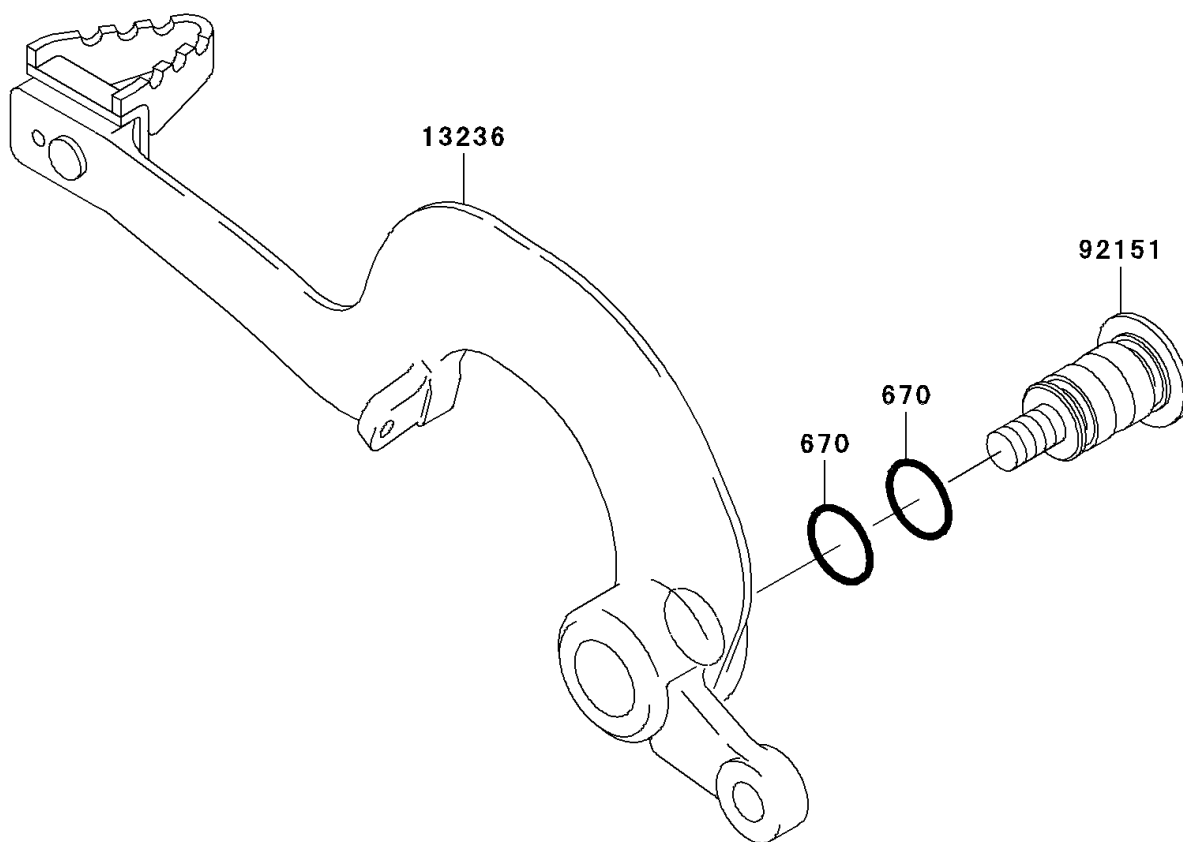

## 2004 KX125 PARTS DIAGRAM

Brake Pedal

F2260

## 2004 KX125 PARTS LIST

Brake Pedal

ITEM NAME	PART NUMBER	QUANTITY
O RING,12MM (Ref # 670)	670B2012	1
LEVER-COMP,BRAKE PEDAL (Ref # 13236)	13236-0021	1
SPRING,BRAKE PEDAL RETURN (Ref # 92144)	92144-1752	1
BOLT (Ref # 92151)	92151-1572	1
TUBE,13X16X25 (Ref # 92190)	92190-1488	1