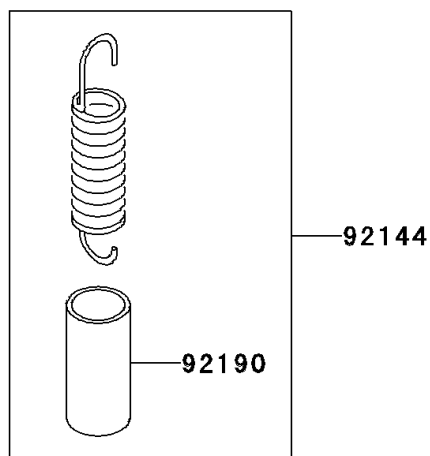

## 2004 KX125 PARTS DIAGRAM

Brake Pedal

F2260

## 2004 KX125 PARTS LIST

Brake Pedal

ITEM NAME	PART NUMBER	QUANTITY
O RING,12MM (Ref # 670)	670B2012	1
LEVER-COMP,BRAKE PEDAL (Ref # 13236)	13236-0021	1
SPRING,BRAKE PEDAL RETURN (Ref # 92144)	92144-1752	1
BOLT (Ref # 92151)	92151-1572	1
TUBE,13X16X25 (Ref # 92190)	92190-1488	1