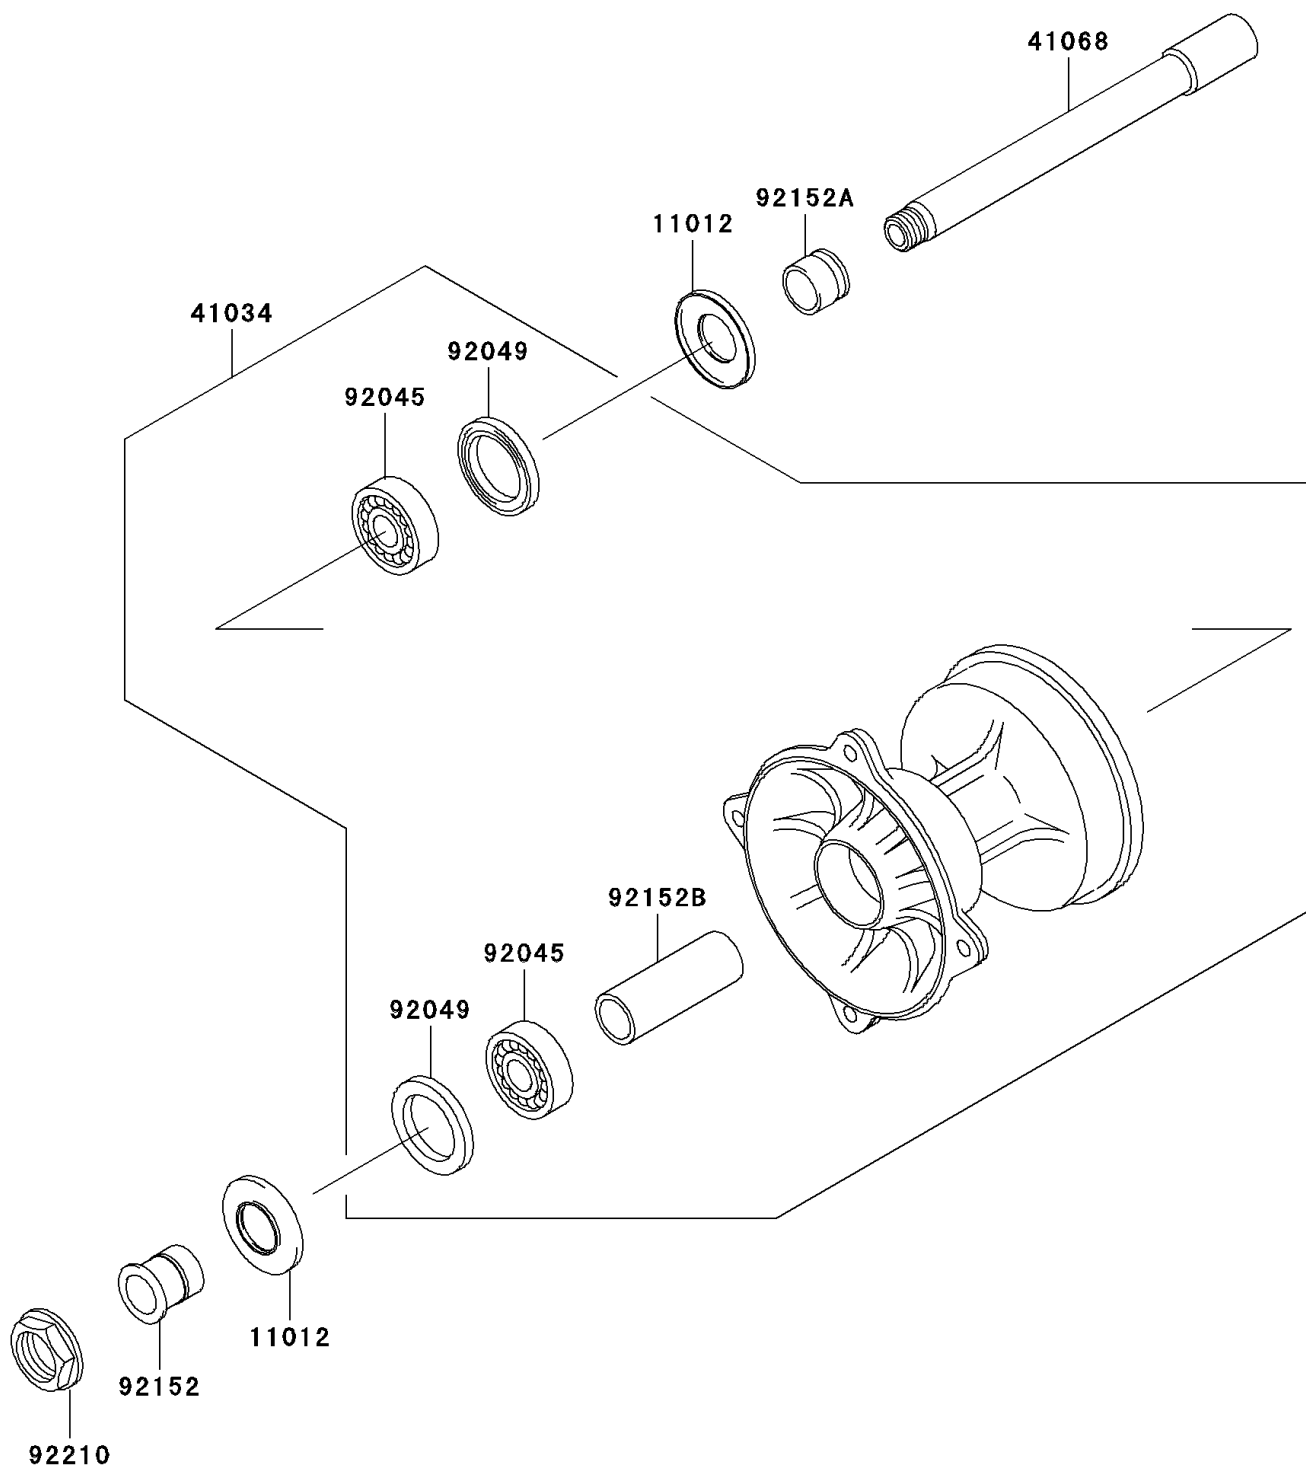

## 2004 KX125 PARTS DIAGRAM

Front Hub

F2230

## 2004 KX125 PARTS LIST

Front Hub

ITEM NAME	PART NUMBER	QUANTITY
CAP,AXLE (Ref # 11012)	11012-1581	1
DRUM-ASSY,FRONT BRAKE (Ref # 41034)	41034-0018	1
AXLE,FR (Ref # 41068)	41068-0004	1
BEARING-BALL,69042RS (Ref # 92045)	92045-1284	1
SEAL-OIL,BJNC-2 25X37X5 (Ref # 92049)	92049-1403	1
COLLAR,FR AXLE,LH,L=29 (Ref # 92152)	92152-0110	1
COLLAR,FR AXLE,RH,L=19 (Ref # 92152A)	92152-0111	1
COLLAR,FRONT BRAKE DRUM,L=72 (Ref # 92152B)	92152-1472	1
NUT,18MM (Ref # 92210)	92210-0065	1