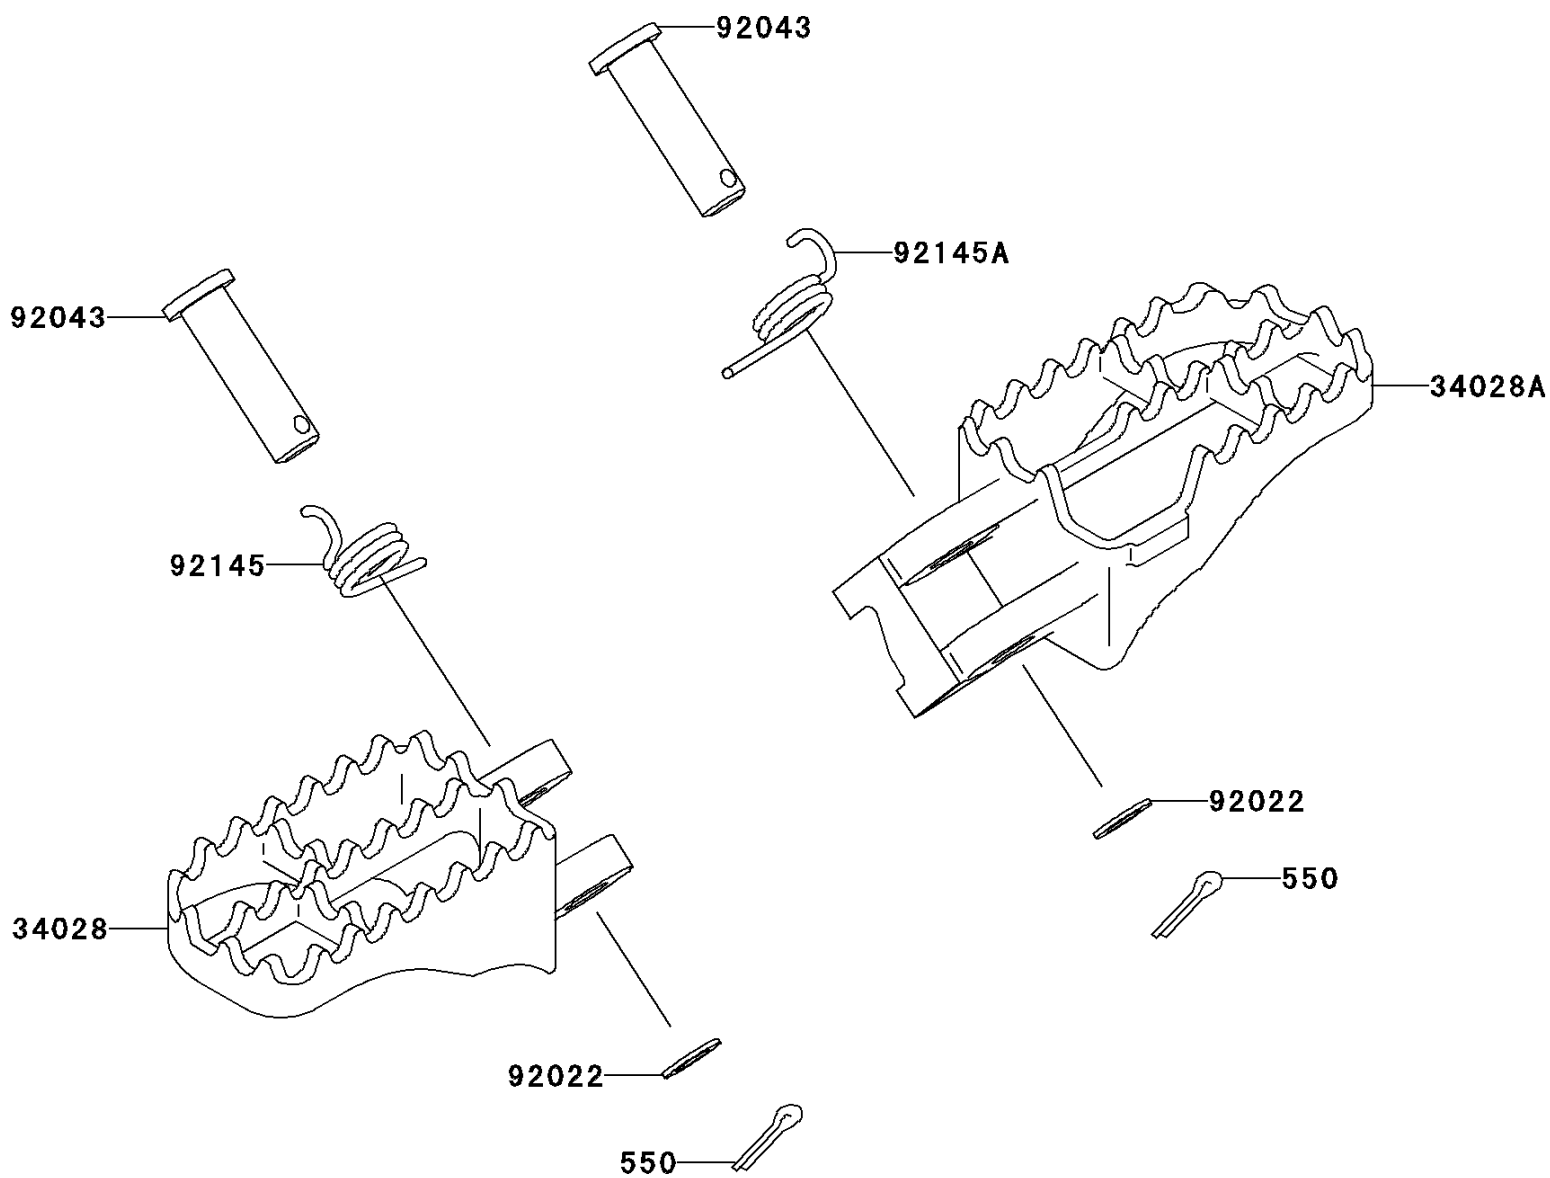

2004 KX125 PARTS DIAGRAM

Footrests

F2160

2004 KX125 PARTS LIST

Footrests

ITEM NAME	PART NUMBER	QUANTITY
PIN-COTTER,3.0X20 (Ref # 550)	550S3020	1
STEP,LH (Ref # 34028)	34028-1533	1
STEP,RH (Ref # 34028A)	34028-1534	1
WASHER,10.2X16X1 (Ref # 92022)	92022-1829	1
PIN,10X49.5 (Ref # 92043)	92043-0041	1
SPRING,STEP,LH (Ref # 92145)	92145-1466	1
SPRING,STEP,RH (Ref # 92145A)	92145-1467	1