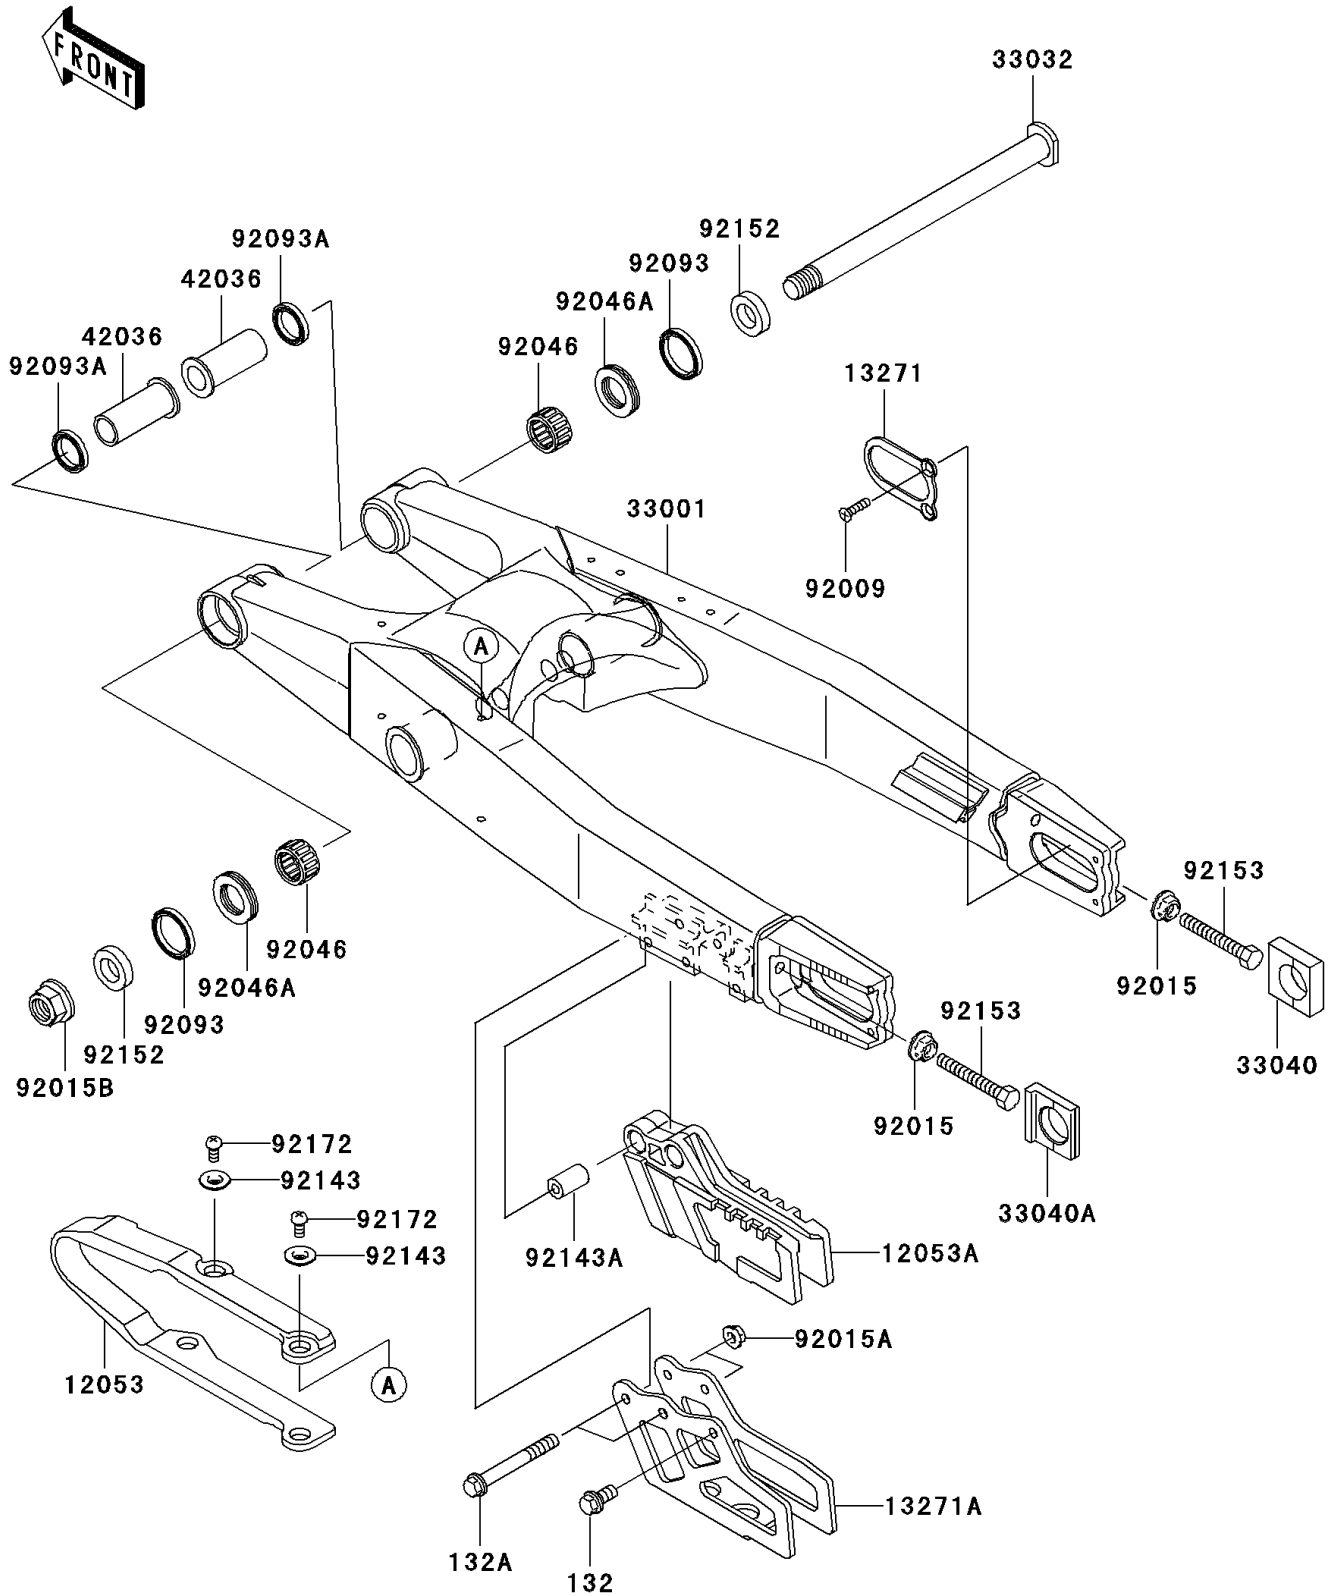

2004 KX125 PARTS DIAGRAM

Swingarm

F2141

2004 KX125 PARTS LIST

Swingarm

ITEM NAME	PART NUMBER	QUANTITY
BOLT-FLANGED-SMALL (Ref # 132)	132G0612	1
BOLT-FLANGED-SMALL (Ref # 132A)	132G0650	1
GUIDE-CHAIN,DRIVE,FR (Ref # 12053)	12053-0020	1
GUIDE-CHAIN (Ref # 12053A)	12053-1468	1
PLATE,AXLE (Ref # 13271)	13271-1833	1
PLATE,CHAIN GUIDE (Ref # 13271A)	13271-1834	1
ARM-COMP-SWING,SILVER (Ref # 33001)	33001-0024-CE	1
SHAFT-SWING ARM (Ref # 33032)	33032-1189	1
ADJUSTER-CHAIN,RH (Ref # 33040)	33040-0013	1
ADJUSTER-CHAIN,LH (Ref # 33040A)	33040-1189	1
SLEEVE,SWING ARM,L=54 (Ref # 42036)	42036-1326	1
SCREW,5X10 (Ref # 92009)	92009-1828	1
NUT,FLANGED,8MM (Ref # 92015)	92015-1014	1
NUT,FLANGED,6MM (Ref # 92015A)	92015-1078	1
NUT,FLANGED,16MM (Ref # 92015B)	92015-1316	1
BEARING-NEEDLE,TA2230Z (Ref # 92046)	92046-1174	1
BEARING-NEEDLE,NTBR22356E01 (Ref # 92046A)	92046-1240	1
SEAL,SD029X35X4.5 (Ref # 92093)	92093-1434	1
SEAL,SD022X29X5 (Ref # 92093A)	92093-1435	1
COLLAR (Ref # 92143)	92143-1676	1
COLLAR,6.5X14X24 (Ref # 92143A)	92143-1867	1
COLLAR,17.1X29X7.5 (Ref # 92152)	92152-1137	1
BOLT,8X56 (Ref # 92153)	92153-0620	1
SCREW,5X8 (Ref # 92172)	92172-0119	1