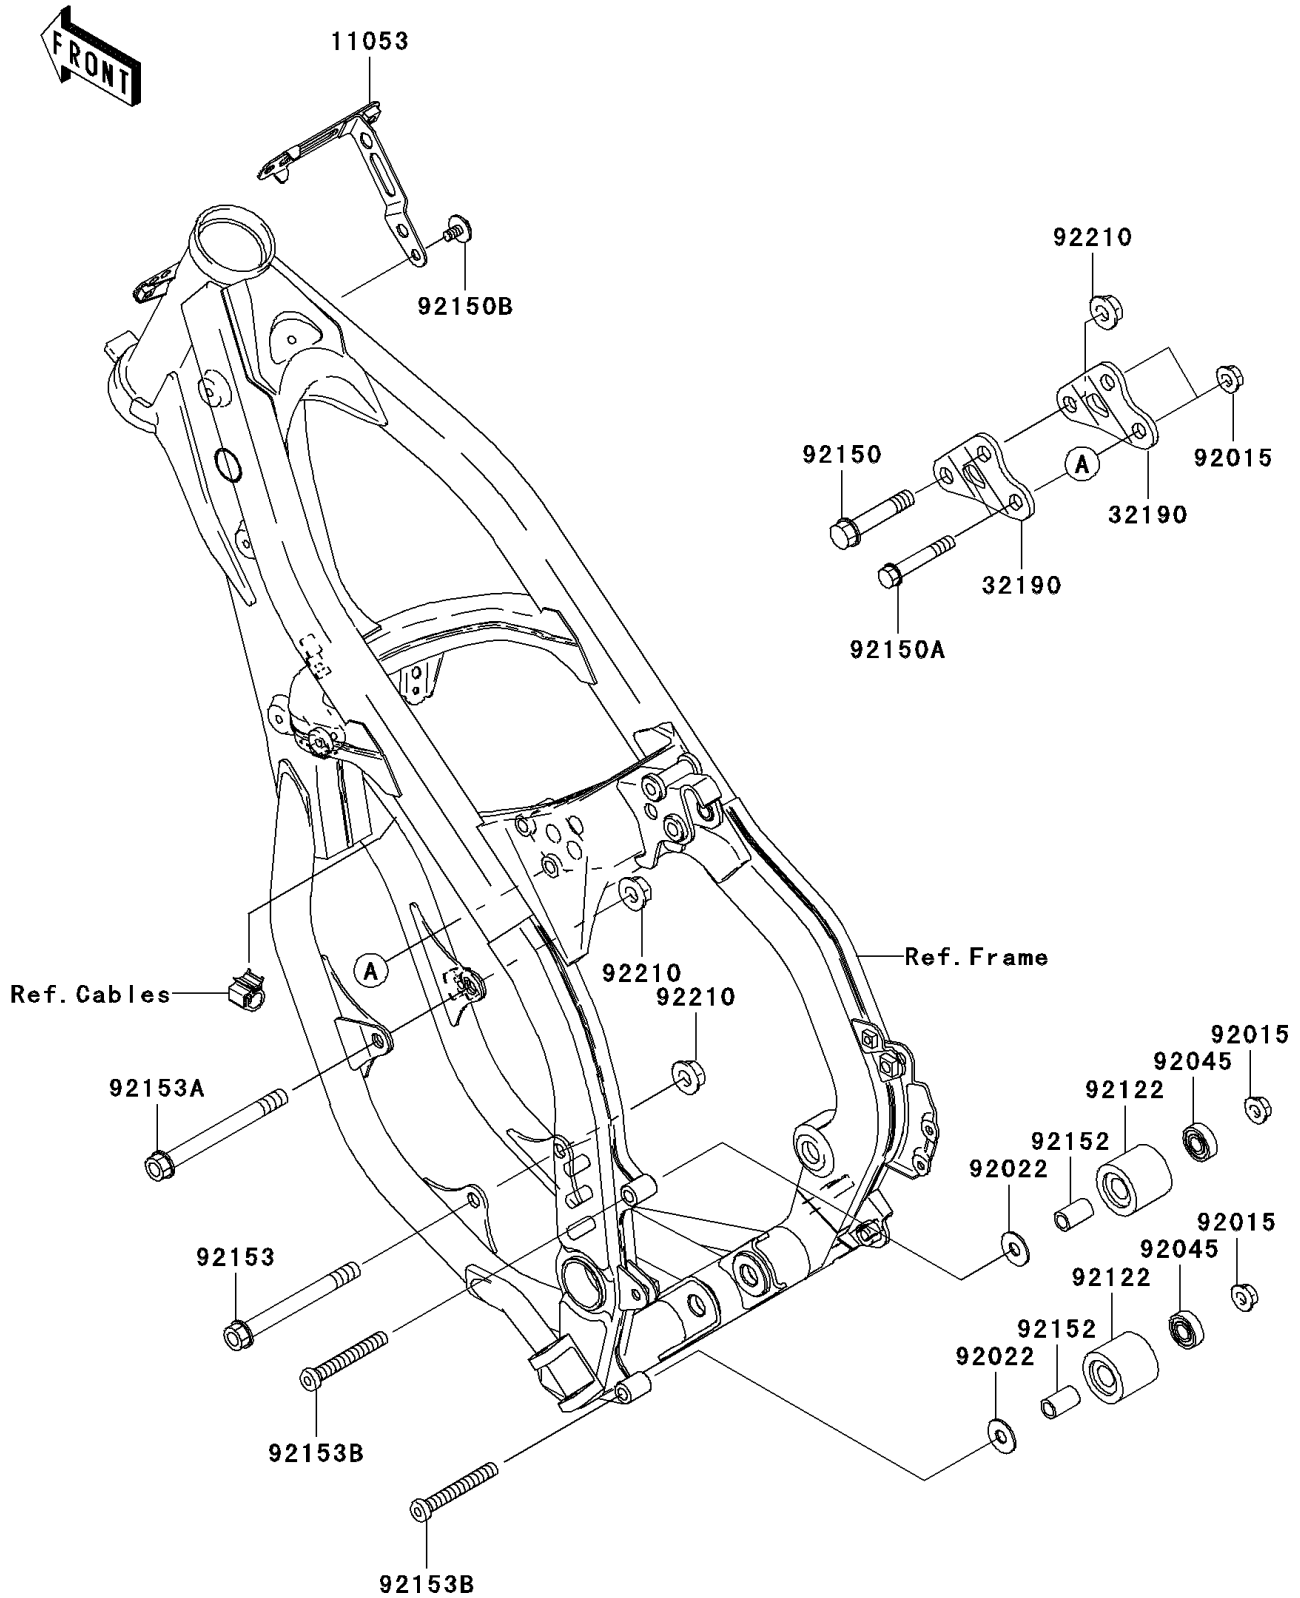

2004 KX125 PARTS DIAGRAM

Frame Fittings

F2131

2004 KX125 PARTS LIST

Frame Fittings

ITEM NAME	PART NUMBER	QUANTITY
BRACKET,IGNITER (Ref # 11053)	11053-0467	1
BRACKET-ENGINE (Ref # 32190)	32190-1265	1
NUT,8MM (Ref # 92015)	92015-1432	1
WASHER,8.5X22X1.5 (Ref # 92022)	92022-1629	1
BEARING-BALL,608LLU/2A (Ref # 92045)	92045-1009	1
ROLLER,CHAIN GUIDE (Ref # 92122)	92122-1216	1
BOLT,FLANGED,10X50 (Ref # 92150)	92150-1125	1
BOLT,FLANGED,8X50 (Ref # 92150A)	92150-1214	1
BOLT,6X12 (Ref # 92150B)	92150-1435	1
COLLAR,8.5X12.5X20.5 (Ref # 92152)	92152-1340	1
BOLT,FLANGED,10X105 (Ref # 92153)	92153-0614	1
BOLT,FLANGED,10X110 (Ref # 92153A)	92153-0615	1
BOLT,SOCKET,8X60 (Ref # 92153B)	92153-1259	1
NUT,LOCK,FLANGED,10MM (Ref # 92210)	92210-1080	1