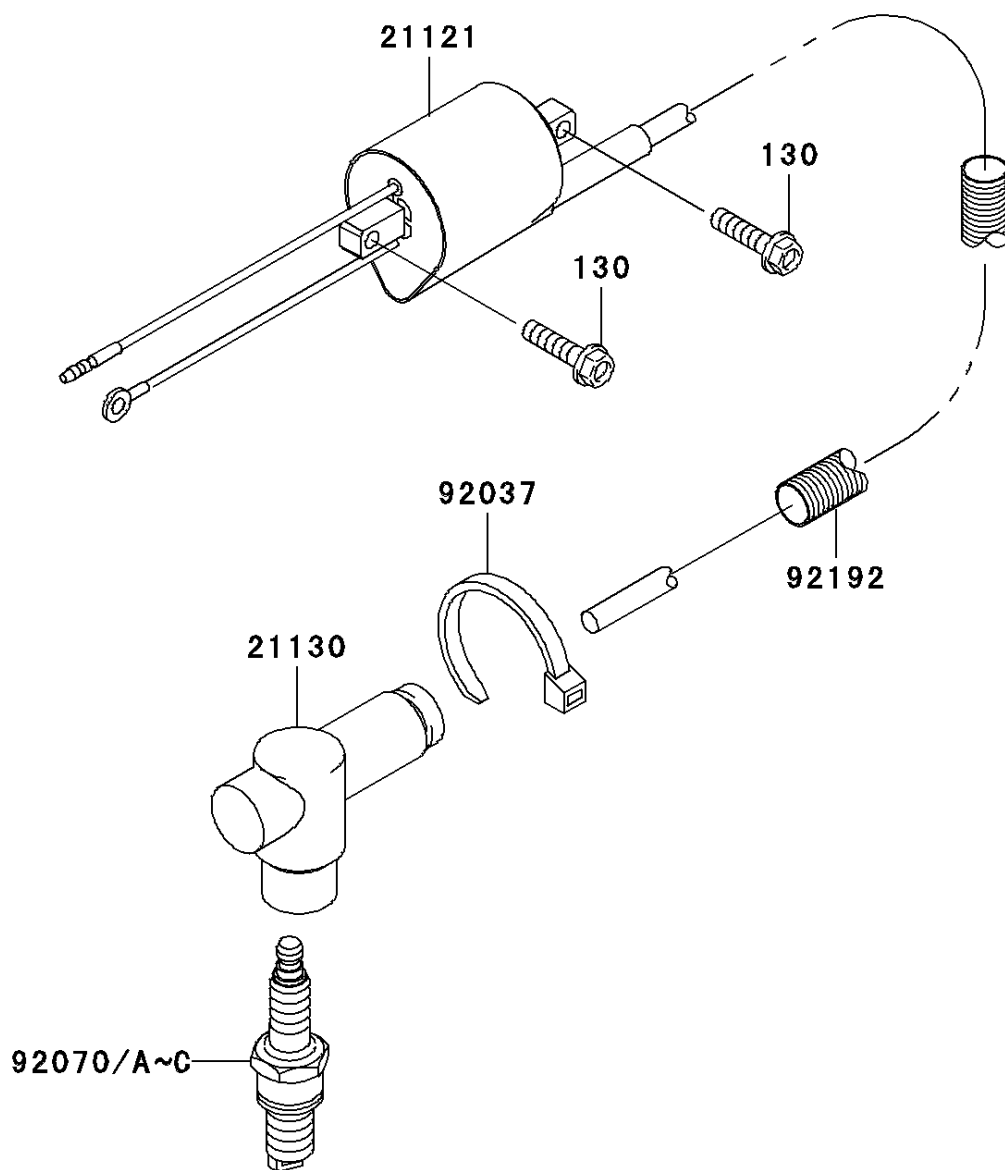

2004 KX125 PARTS DIAGRAM

Ignition System

E1830

2004 KX125 PARTS LIST

Ignition System

ITEM NAME	PART NUMBER	QUANTITY
BOLT-FLANGED (Ref # 130)	130L0520	1
COIL-IGNITION (Ref # 21121)	21121-1312	1
CAP-SPARK PLUG (Ref # 21130)	21130-1077	1
CLAMP (Ref # 92037)	92037-1173	1
PLUG-SPARK,R6918B-9 (Ref # 92070)	92070-0010	1
PLUG-SPARK,R7376-8(NGK) (Ref # 92070A)	92070-1275	1
PLUG-SPARK,R7376-9(NGK) (Ref # 92070B)	92070-1276	1
PLUG-SPARK,R7376-10(NGK) (Ref # 92070C)	92070-1277	1
TUBE (Ref # 92192)	92192-0094	1