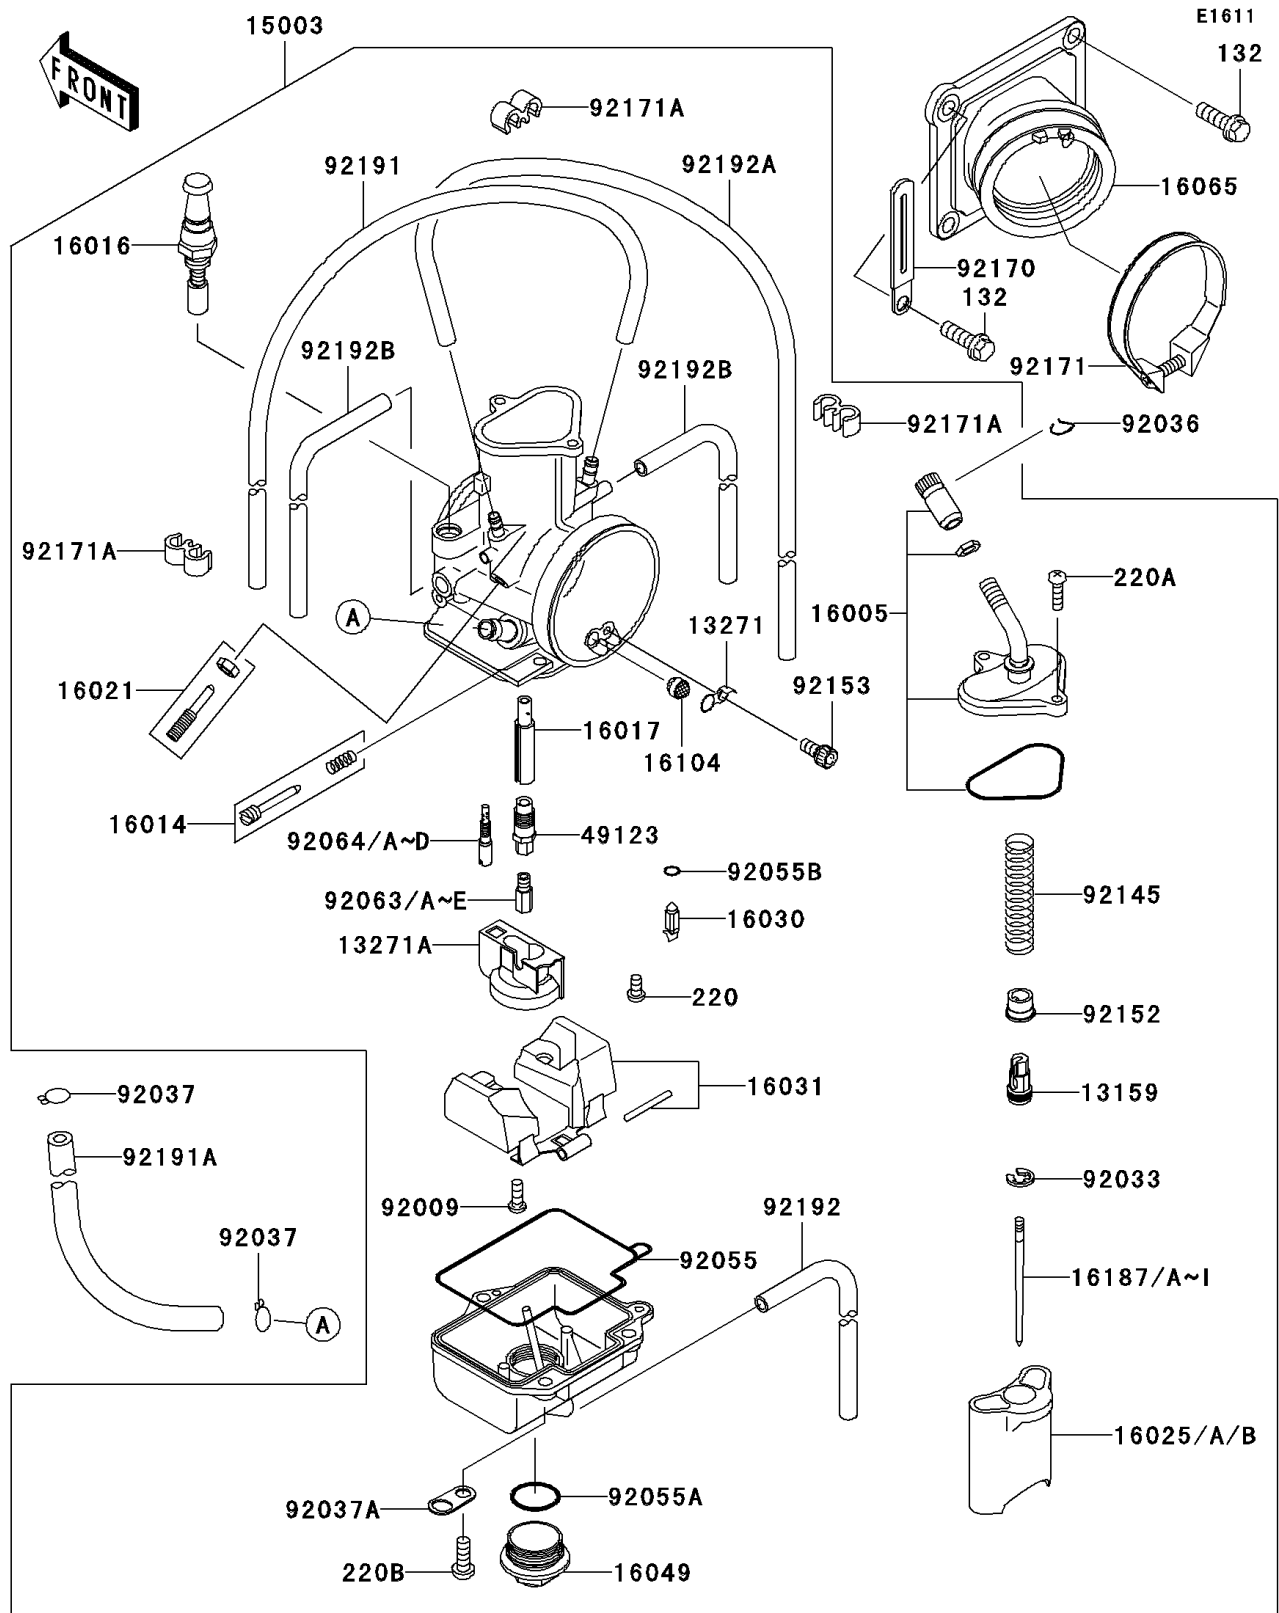

2004 KX125 PARTS DIAGRAM

Carburetor