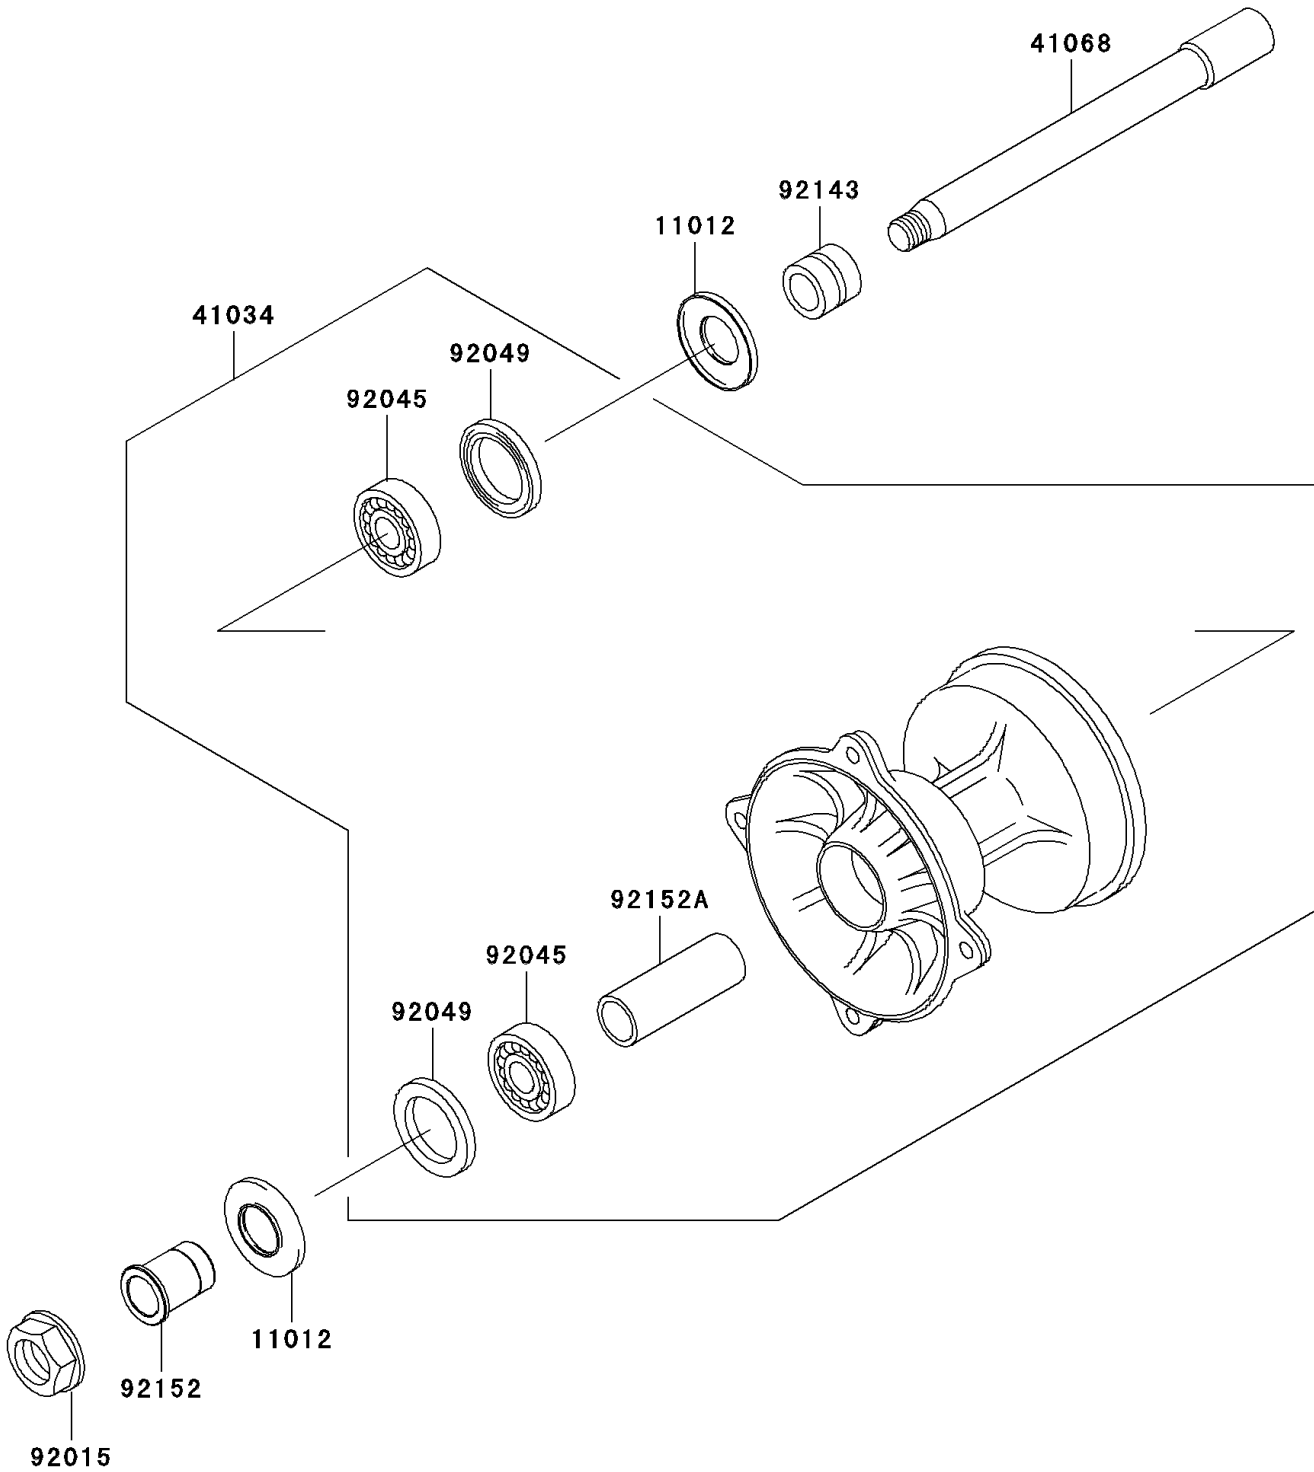

# 2003 KX125 PARTS DIAGRAM

Front Hub

F2230

## 2003 KX125 PARTS LIST

### Front Hub

ITEM NAME	PART NUMBER	QUANTITY
CAP,AXLE (Ref # 11012)	11012-1581	2
DRUM-ASSY,FRONT BRAKE (Ref # 41034)	41034-1346	1
AXLE,FR (Ref # 41068)	41068-1406	1
NUT,16MM (Ref # 92015)	92015-1465	1
BEARING-BALL,69042RS (Ref # 92045)	92045-1284	2
SEAL-OIL,BJNC-2 25X37X5 (Ref # 92049)	92049-1403	2
COLLAR,FR AXLE,L=20 (Ref # 92143)	92143-1581	1
COLLAR,FR AXLE,L=36 (Ref # 92152)	92152-1097	1
COLLAR,FRONT BRAKE DRUM,L=72 (Ref # 92152A)	92152-1472	1