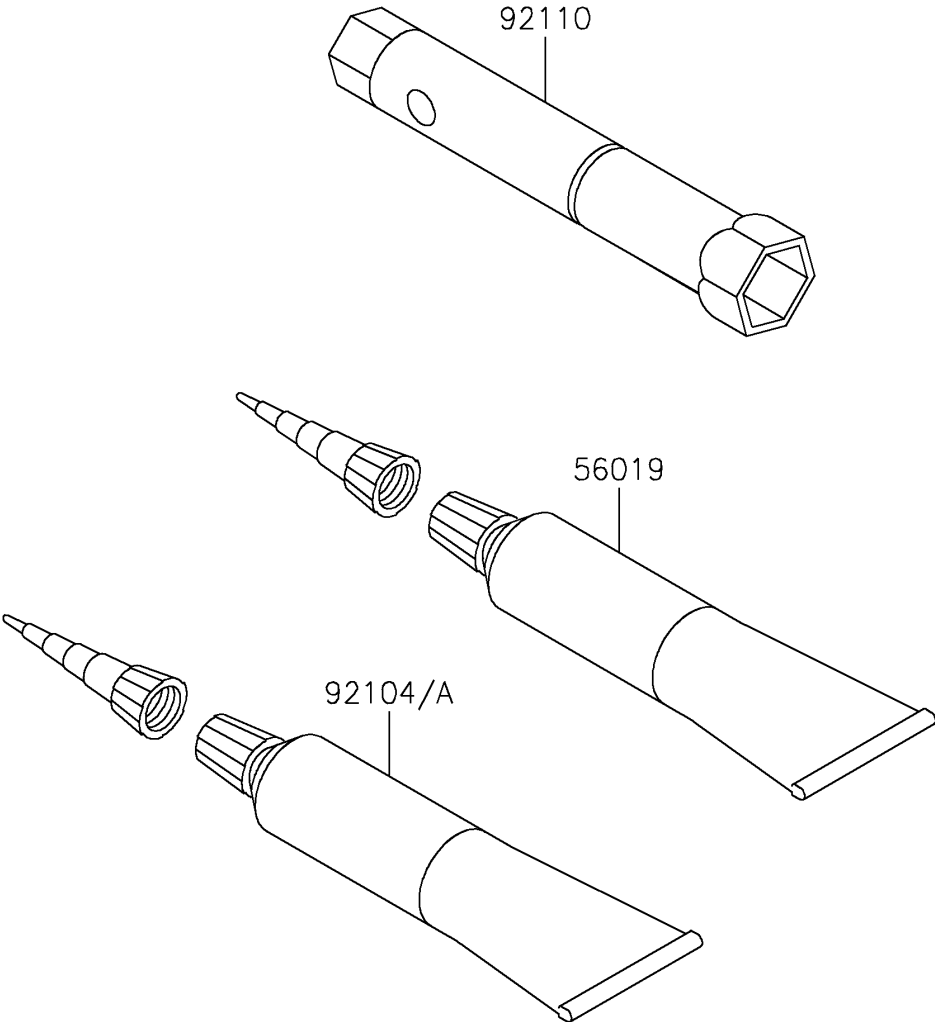

2021 KLX®110R L PARTS DIAGRAM

Owner's Tools

F2810

2021 KLX®110R L PARTS LIST

Owner's Tools

ITEM NAME	PART NUMBER	QUANTITY
GASKET-LIQUID,TB1211,WHITE (Ref # 56019)	56019-120	1
GASKET-LIQUID,TB1211F,CLEAR (Ref # 92104)	92104-0004	1
GASKET-LIQUID,TB1105,BLACK (Ref # 92104A)	92104-1003	1
TOOL-WRENCH,BOX,16MM (Ref # 92110)	92110-1206	1