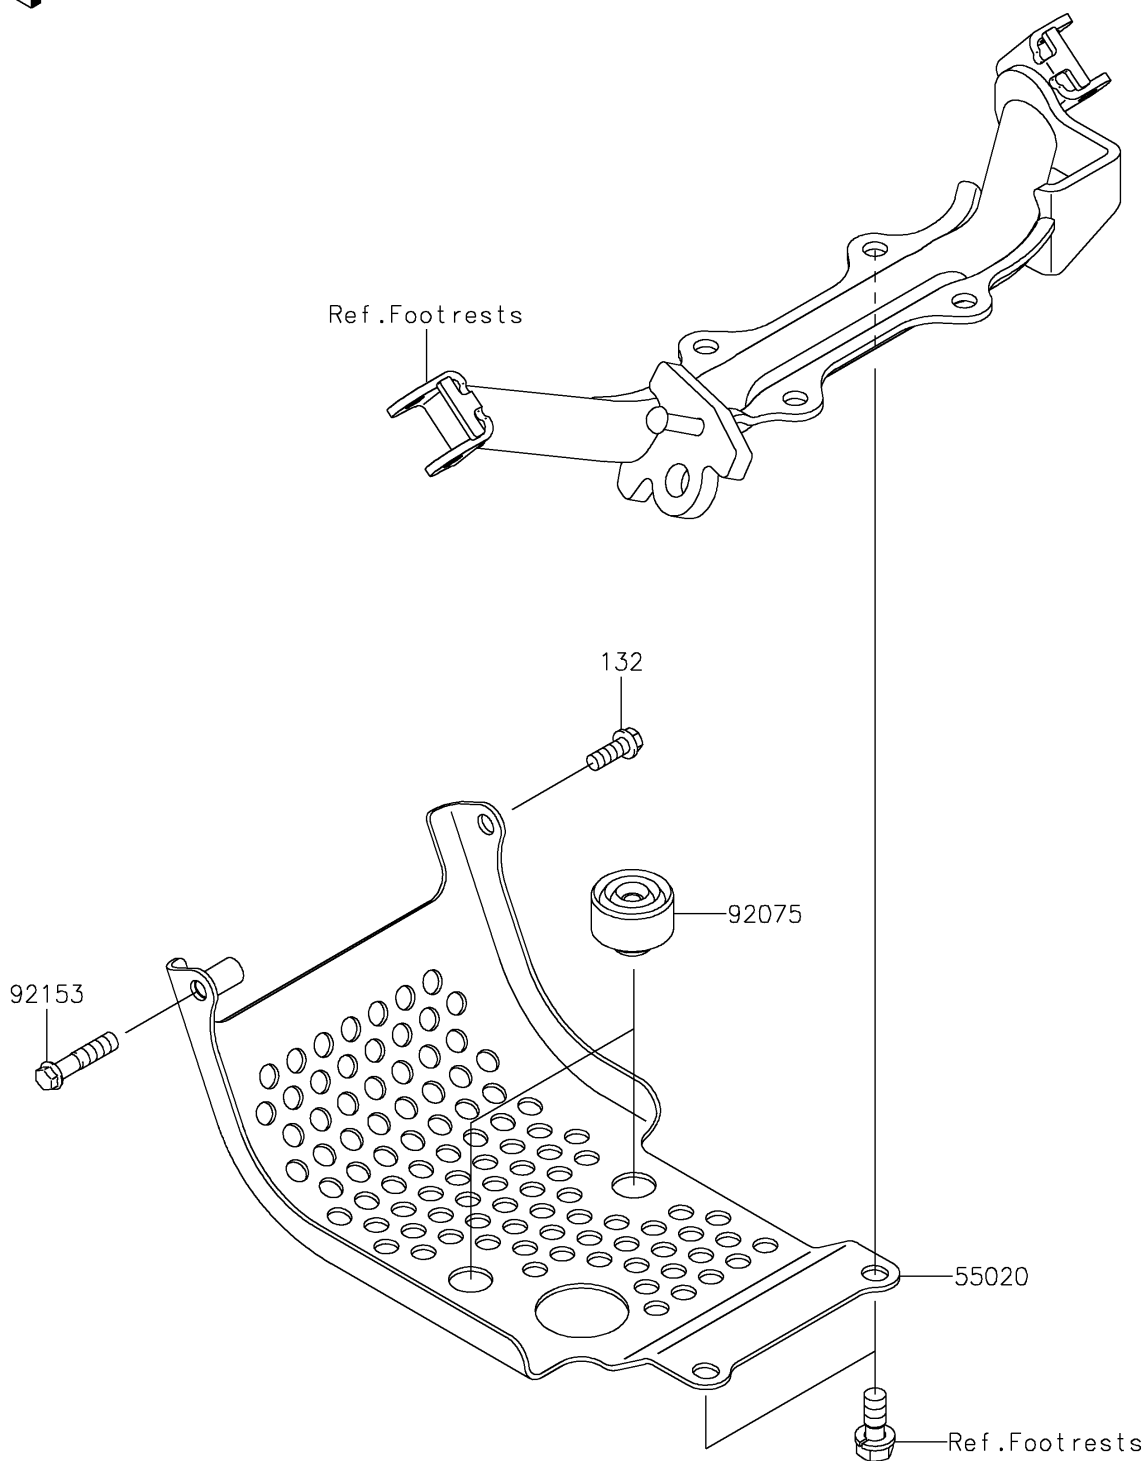

2021 KLX® 110R L PARTS DIAGRAM

Guard(s)

F2680

2021 KLX®110R L PARTS LIST

Guard(s)

ITEM NAME	PART NUMBER	QUANTITY
BOLT-FLANGED-SMALL,6X16 (Ref # 132)	132BD0616	1
GUARD,ENGINE (Ref # 55020)	55020-1784	1
DAMPER (Ref # 92075)	92075-015	1
BOLT,FLANGED,6X30 (Ref # 92153)	92153-1187	1