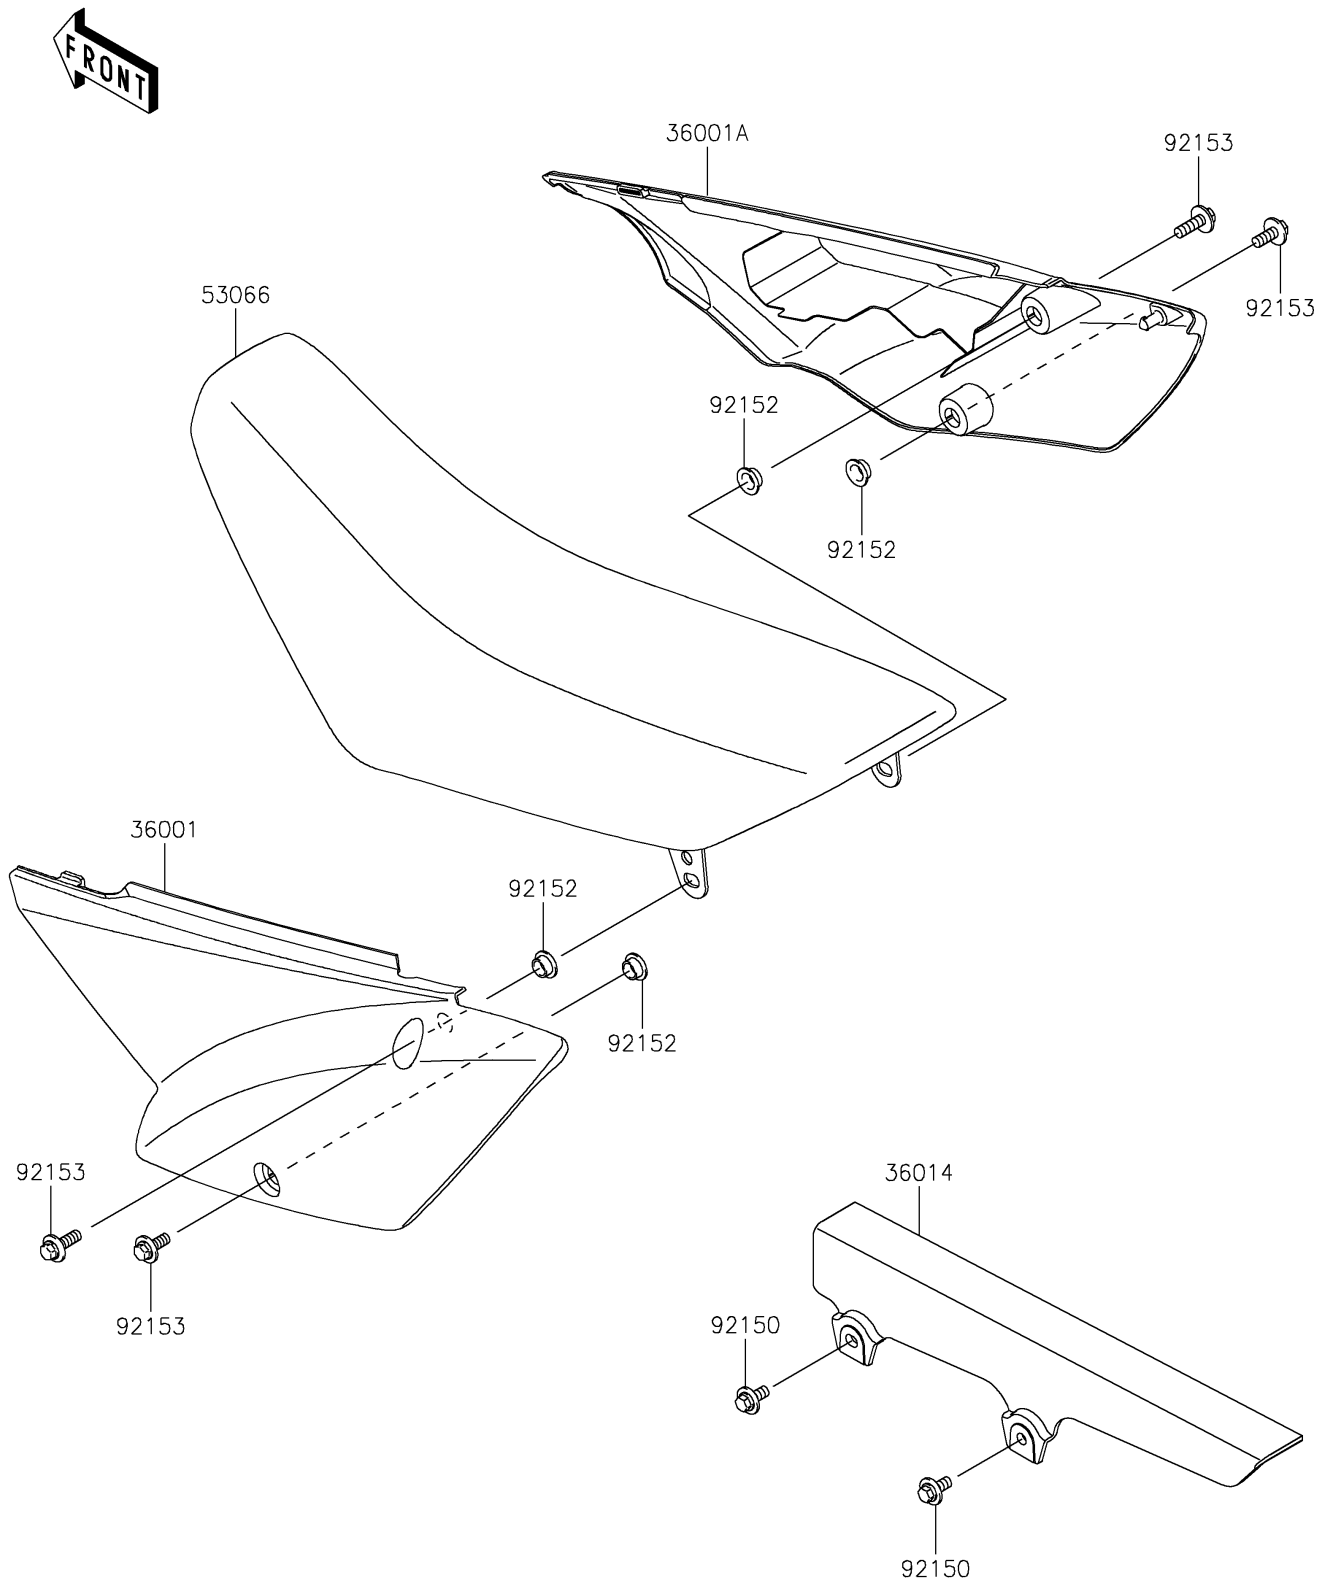

## 2021 KLX®110R L PARTS DIAGRAM

Side Covers/Chain Cover

F2610

## 2021 KLX®110R L PARTS LIST

Side Covers/Chain Cover

ITEM NAME	PART NUMBER	QUANTITY
COVER-SIDE,LH,B.WHITE (Ref # 36001)	36001-0204-266	1
COVER-SIDE,RH,B.WHITE (Ref # 36001A)	36001-0205-266	1
CASE-CHAIN (Ref # 36014)	36014-1258	1
SEAT-ASSY,GREEN/BLACK (Ref # 53066)	53066-0456-49F	1
BOLT,FLANGED,6X14 (Ref # 92150)	92150-1689	1
COLLAR (Ref # 92152)	92152-0789	1
BOLT,6X20 (Ref # 92153)	92153-0502	1