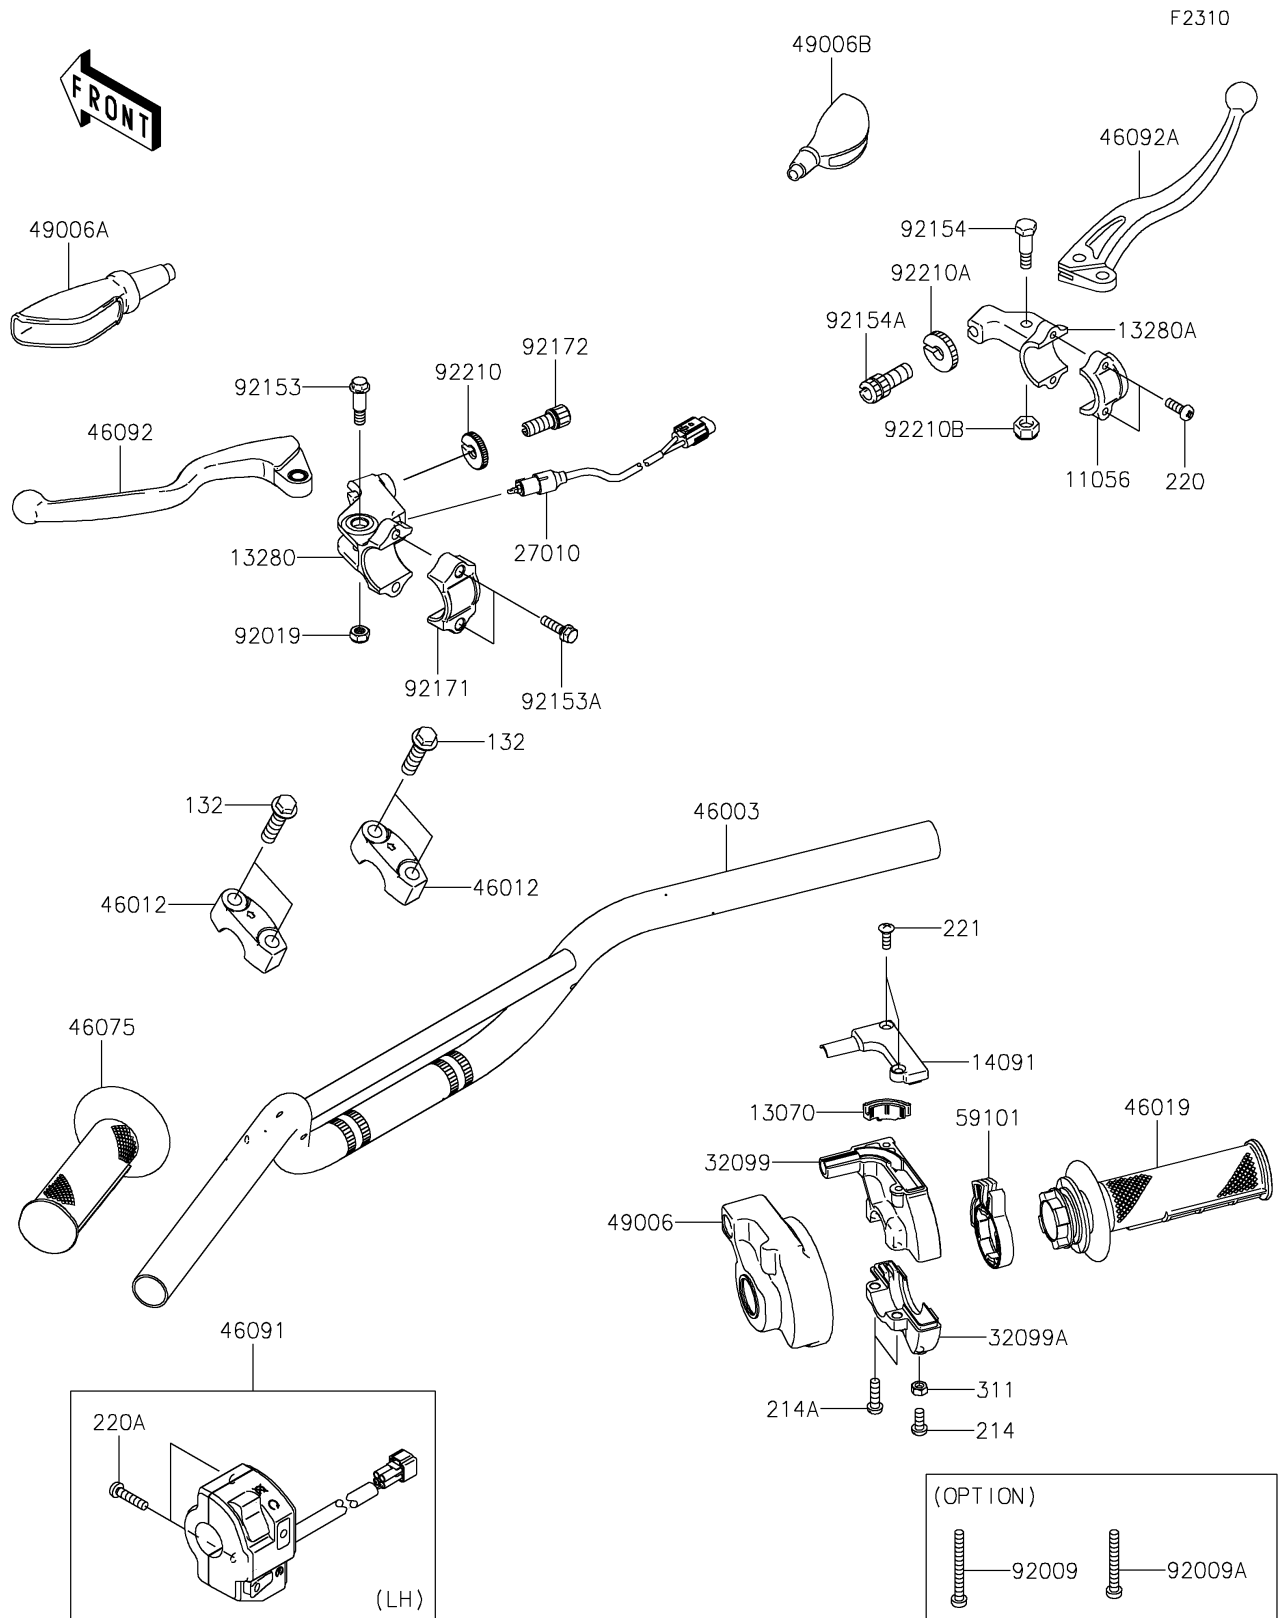

2021 KLX® 110R L PARTS DIAGRAM

Handlebar

2021 KLX®110R L PARTS LIST

Handlebar

ITEM NAME	PART NUMBER	QUANTITY
BRACKET,LEVER HOLDER (Ref # 11056)	11056-0150	1
GUIDE,THROTTLE (Ref # 13070)	13070-0083	1
BOLT-FLANGED-SMALL,8X30 (Ref # 132)	132BA0830	1
HOLDER,CLUTCH LEVER (Ref # 13280)	13280-0256	1
HOLDER,BRAKE LEVER (Ref # 13280A)	13280-0362	1
COVER,THROTTLE CASE,UPP (Ref # 14091)	14091-0873	1
SCREW-PAN+-,5X12 (Ref # 214)	214AB0512	1
SCREW-PAN+-,5X18 (Ref # 214A)	214AB0518	1
SCREW-PAN-CROS,5X14 (Ref # 220)	220AA0514	1
SCREW-PAN-CROS,5X22 (Ref # 220A)	220AB0522	1
SCREW-CSK-CROS,4X12 (Ref # 221)	221AB0412	1
SWITCH,CLUTCH (Ref # 27010)	27010-0109	1
NUT-HEX,5MM (Ref # 311)	311AB0500	1
CASE,THROTTLE,UPP (Ref # 32099)	32099-0037	1
CASE,THROTTLE,LWR (Ref # 32099A)	32099-0045	1
HANDLE,P.SILVER (Ref # 46003)	46003-0175-458	1
HOLDER-HANDLE,UPP,P.SILVER (Ref # 46012)	46012-0101-458	1
GRIP-ASSY,THROTTLE (Ref # 46019)	46019-0023	1
GRIP,LH (Ref # 46075)	46075-0072	1
HOUSING-ASSY-CONTROL,LH (Ref # 46091)	46091-0226	1
LEVER-GRIP,CLUTCH (Ref # 46092)	46092-0026	1
LEVER-GRIP,BRAKE (Ref # 46092A)	46092-0037	1
BOOT,THROTTLE CASE (Ref # 49006)	49006-0075	1
BOOT,LEVER HOLDER (Ref # 49006A)	49006-0080	1
BOOT,LEVER HOLDER (Ref # 49006B)	49006-1017	1
REEL,THROTTLE (Ref # 59101)	59101-0005	1
SCREW,5X47 (Ref # 92009)	92009-1989	1
SCREW,5X42 (Ref # 92009A)	92009-1998	1
NUT,LOCK,6MM (Ref # 92019)	92019-008	1

2021 KLX®110R L PARTS LIST

Handlebar

ITEM NAME	PART NUMBER	QUANTITY
BOLT,6MM (Ref # 92153)	92153-1897	1
BOLT,5X20 (Ref # 92153A)	92153-1898	1
BOLT,LEVER SET (Ref # 92154)	92154-0329	1
BOLT,CABLE ADJUSTER (Ref # 92154A)	92154-0330	1
CLAMP,LEVER HOLDER (Ref # 92171)	92171-1671	1
SCREW,CABLE ADJUST,8MM (Ref # 92172)	92172-0330	1
NUT,CABLE ADJUST (Ref # 92210)	92210-0411	1
NUT (Ref # 92210A)	92210-0593	1
NUT,LOCK,6MM (Ref # 92210B)	92210-0594	1